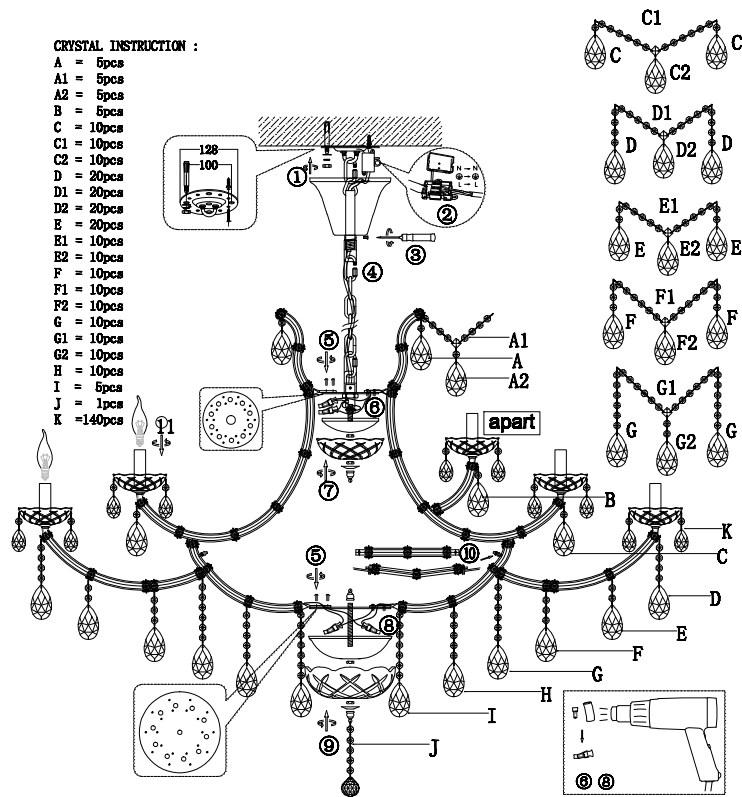

CRYSTAL INSTRUCTION :

- A = 5pcs
- A1 = 5pcs
- A2 = 5pcs
- B = 5pcs
- C = 10pcs
- C1 = 10pcs
- C2 = 10pcs
- D = 20pcs
- D1 = 20pcs
- D2 = 20pcs
- E = 20pcs
- E1 = 10pcs
- E2 = 10pcs
- F = 10pcs
- F1 = 10pcs
- F2 = 10pcs
- G = 10pcs
- G1 = 10pcs
- G2 = 10pcs
- H = 10pcs
- I = 5pcs
- J = 1pcs
- K = 140pcs

35 x E14 (40W)

Model: DIA880-PL-35-G
Collection: Royal Classic
Series: Erna

Ceiling Lamps