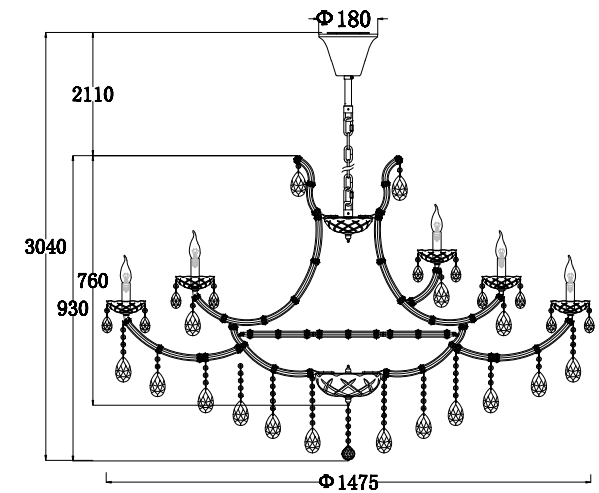

CRYSTAL INSTRUCTION :

- A = 5pcs
- A1 = 5pcs
- A2 = 5pcs
- B = 5pcs
- C = 10pcs
- C1 = 10pcs
- C2 = 10pcs
- D = 20pcs
- D1 = 20pcs
- D2 = 20pcs
- E = 20pcs
- E1 = 10pcs
- E2 = 10pcs
- F = 10pcs
- F1 = 10pcs
- F2 = 10pcs
- G = 10pcs
- G1 = 10pcs
- G2 = 10pcs
- H = 10pcs
- I = 5pcs
- J = 1pcs
- K = 140pcs

35 x E14 (40W)

Model: DIA880-PL-35-G
Collection: Royal Classic
Series: Erna

Ceiling Lamps