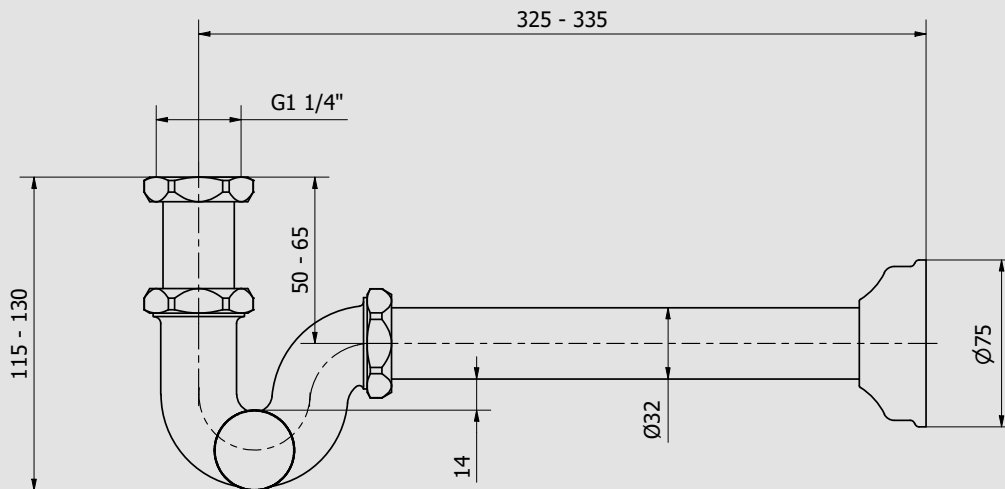

WE ARE IB

Collection

Shower & Co

Article

SH082

Description

EASY bottle trap

Box Dimensions

340x180x70 mm

Weight

1.0 kg

Finishes

- **CC**
CHROME
- **PL**
PLATINUM
- **SS**
BRUSHED
NICKEL
- **ON**
NATURAL
BRASS
- **BO**
MATT
WHITE
- **NP**
MATT
BLACK
- **CF**
BLACK
CHROME
- **CS**
BRUSHED
BLACK
CHROME
- **II**
PALE
GOLD
- **IS**
BRUSHED
PALE GOLD
- **RS**
ROSE
GOLD
- **SR**
BRUSHED
ROSE GOLD
- **OO**
GOLD
- **OS**
BRUSHED
GOLD
- **RR**
ANTIQUÉ
COPPER
- **BB**
ANTIQUÉ
BRONZE

Dimensions

Cartridge

-

Threaded fitting

G1"1/4 female

Aerator

-

Flow Rate (+/-10%)

1 BAR
- l/m

2 BAR
- l/m

3 BAR
- l/m

Production

Main body is a single hot stamped pieces

Material

BRASS
According to CuZn39Pb3 (CW614N)
Max Lead content: 2.5%

IB RUBINETTERIE s.p.a
via dei Pianotti 3/5
25068 Sarezzo (BS) - Italy -