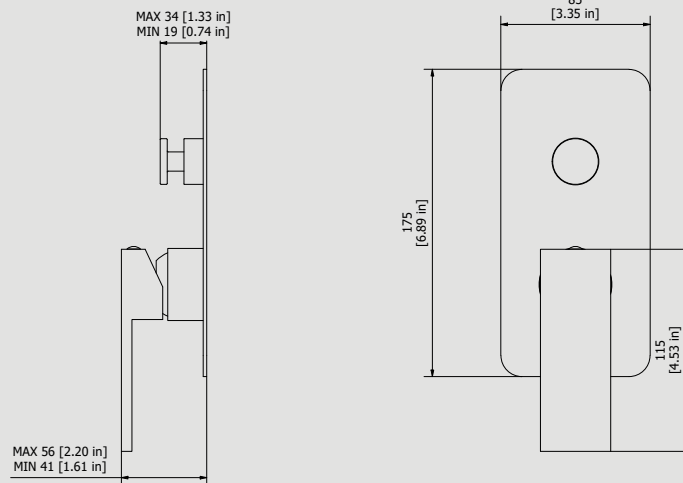

### RU310

Description

**Exposed parts for manual wall mixer with two ways diverter.**

**Built-in body to be purchased separately INC310.**

Box Dimensions

**150x190x98 mm**

Weight

**1.7 kg**

Dimensions

Cartridge

**Ø35 ceramic cartridge**

Threaded fitting

Aerator

Flow Rate (+/-10%)

**1 BAR**  
**9.2 l/min**

**2 BAR**  
**12.8 l/min**