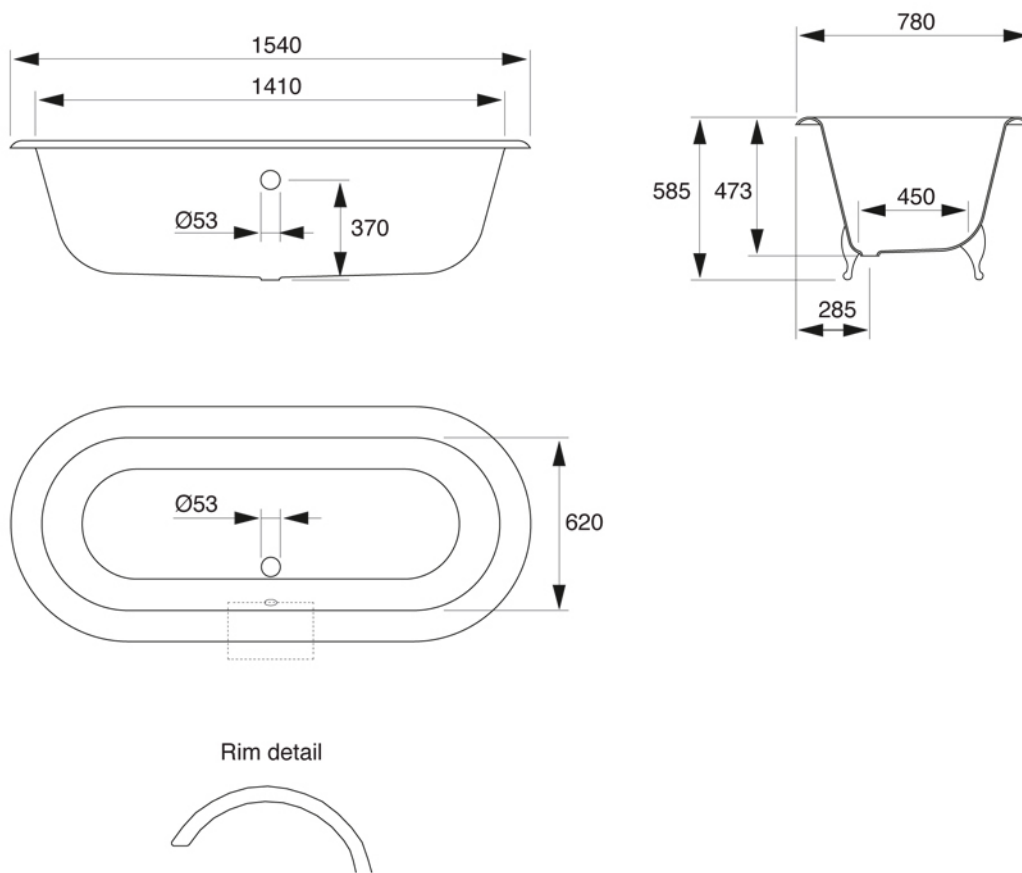

Feet model	A (mm)	B (mm)
Ball & Claw	1080	380
Flower	1030	330

CAST IRON BATHTUB Collection	
Code	Description
9153 9154	Cast iron bathtub 1700x780 (Kg. 129 - Lt. 190) Without taps holes, external unfinished With taps holes, external unfinished

GH
GENTRY HOME

Verona - Italy
tel. +39 045 8006917
fax. +39 045 8020111
gentry-home.com

CAST IRON BATHTUB Collection	
Code	Description
9130	Cast iron bathtub 1540x780
(kg. 113 - Lt. 170) Without taps holes, external unfinished
103	External painting External painting White
105	External painting RAL
106	Gold leaf decoration
107	Silver leaf decoration

Verona - Italy
tel. +39 045 8006917
fax. +39 045 8020111
gentry-home.com

Ball and Claw

Flower

CAST IRON BATHTUB Collection	
Code	Description
9168 9171 9169-C 9170-I/N/O/OR 9170-B/ND/R	Ball&Claw cast iron feet Unfinished White Chrome Incalux, Nickel, Dark Gold, Rose Gold Bronze, Dark Nickel, Copper Flower cast iron feet Unfinished White Chrome Incalux, Nickel, Dark Gold, Rose Gold Bronze, Dark Nickel, Copper
9196 9199 9197-C 9198-I/N/O/OR 9198-B/ND/R	Ball&Claw cast iron feet Unfinished White Chrome Incalux, Nickel, Dark Gold, Rose Gold Bronze, Dark Nickel, Copper Flower cast iron feet Unfinished White Chrome Incalux, Nickel, Dark Gold, Rose Gold Bronze, Dark Nickel, Copper

Verona - Italy
 tel. +39 045 8006917
 fax. +39 045 8020111
 gentry-home.com

CAST IRON BATHTUB Collection	
Code	Description
0190-C 0191-I/N/O/OR 0191-B/ND/R	<p>Exposed bath waste with drain stopper chain and overflow with exposed pipes for floor connector and siphon</p> <p>Chrome Incalux, Nickel, Dark Gold, Rose Gold Bronze, Dark Nickel, Copper</p>