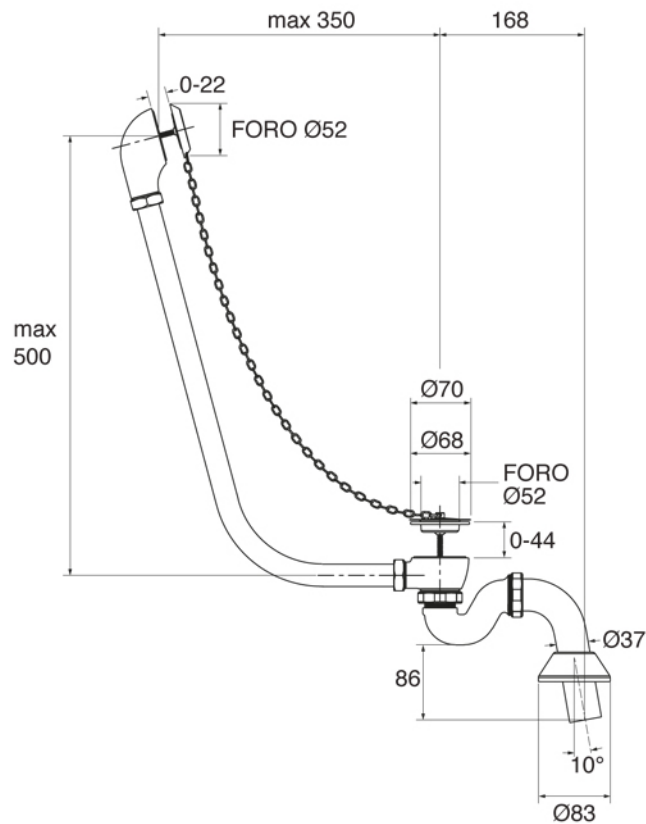

Feet model	A (mm)	B (mm)
Ball & Claw	1080	380
Flower	1030	330

CAST IRON BATHTUB Collection	
Code	Description
9153 9154	Cast iron bathtub 1700x780 (Kg. 129 - Lt. 190) Without taps holes, external unfinished With taps holes, external unfinished

Verona - Italy
tel. +39 045 8006917
fax. +39 045 8020111
gentry-home.com

Ball and Claw

Flower

CAST IRON BATHTUB Collection	
Code	Description
9168 9171 9169-C 9170-I/N/O/OR 9170-B/ND/R	Ball&Claw cast iron feet Unfinished White Chrome Incalux, Nickel, Dark Gold, Rose Gold Bronze, Dark Nickel, Copper Flower cast iron feet Unfinished White Chrome Incalux, Nickel, Dark Gold, Rose Gold Bronze, Dark Nickel, Copper
9196 9199 9197-C 9198-I/N/O/OR 9198-B/ND/R	Ball&Claw cast iron feet Unfinished White Chrome Incalux, Nickel, Dark Gold, Rose Gold Bronze, Dark Nickel, Copper Flower cast iron feet Unfinished White Chrome Incalux, Nickel, Dark Gold, Rose Gold Bronze, Dark Nickel, Copper

Verona - Italy
 tel. +39 045 8006917
 fax. +39 045 8020111
 gentry-home.com

CAST IRON BATHTUB Collection	
Code	Description
0190-C 0191-I/N/O/OR 0191-B/ND/R	<p>Exposed bath waste with drain stopper chain and overflow with exposed pipes for floor connector and siphon</p> <p>Chrome Incalux, Nickel, Dark Gold, Rose Gold Bronze, Dark Nickel, Copper</p>