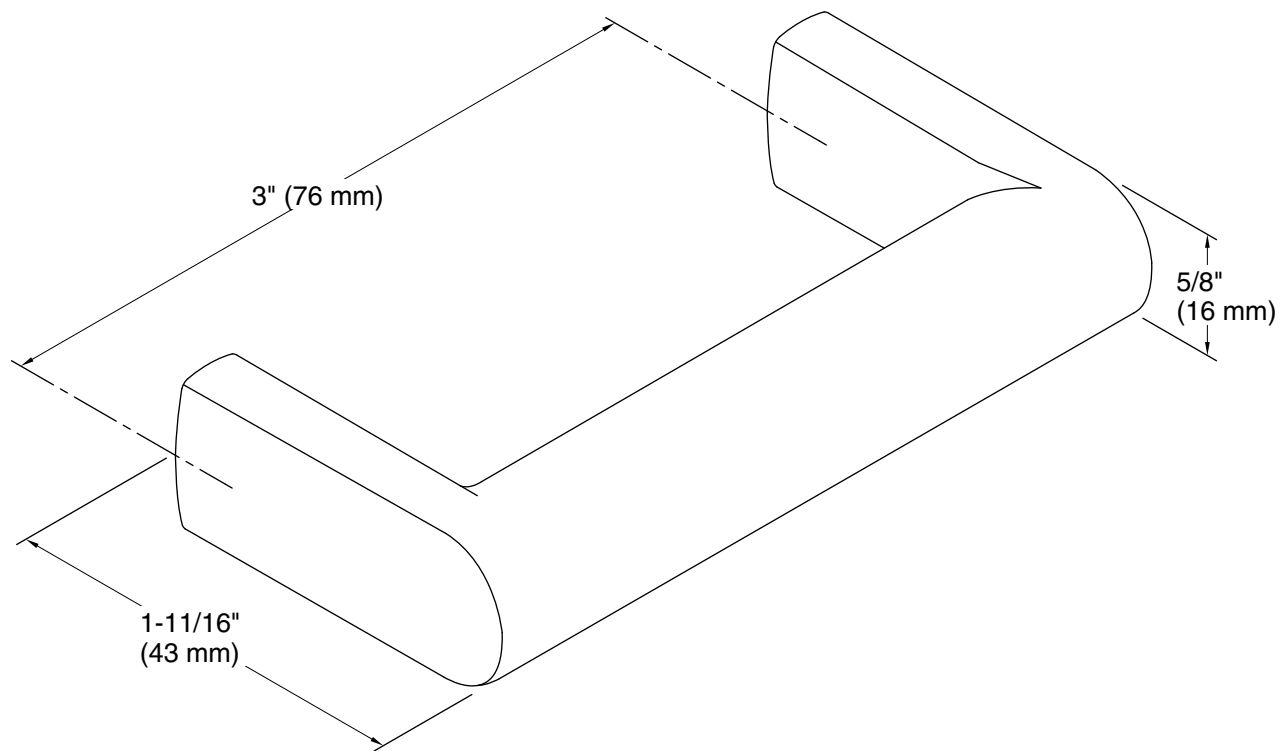

Technical Information

All product dimensions are nominal.

Material: Zinc

Notes

Install this product according to the installation instructions.

CAUTION: Risk of personal injury. Do not install these products in any area where they are likely to be used inadvertently as a grab bar or support bar. These products are not designed or intended for use as a grab bar or support bar.