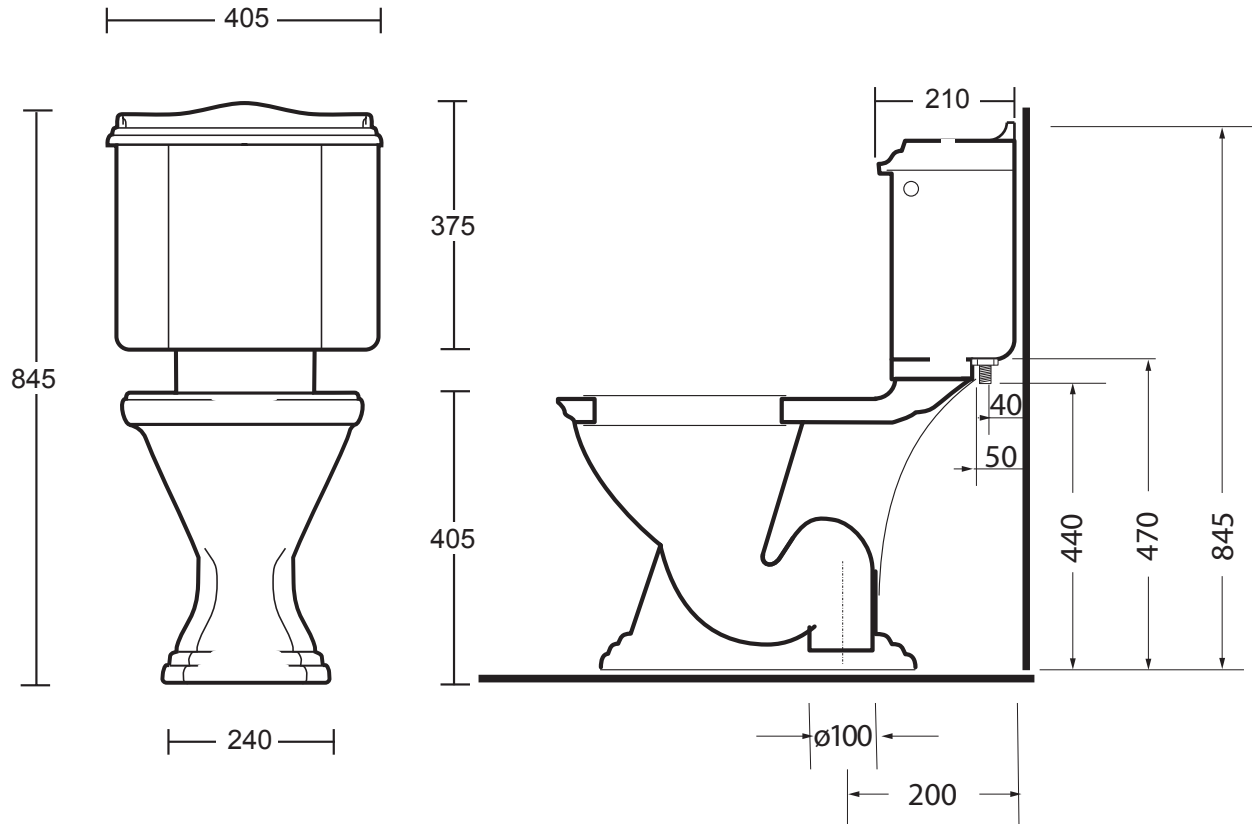

Category	
Heyford	CC S Trap Pan - R + T Fittings

We recommend that all products are purchased with the assistance of a specialist bathroom retailer and always installed by an experienced installer who is a member of a recognized association. All sizes quoted are nominal: items may vary by plus or minus 2% against the figures quoted. When planning installations where dimensions are critical, it is essential that the space allowed for individual items is physically checked. Imperial Bathrooms can not be held liable for any costs associated with items not fitting in any given area. The contents of this statement are based on information correct at the time of publication. We reserve the right to make alterations and changes in product characteristics, fixing, packaging, operation etc at any time without notice.