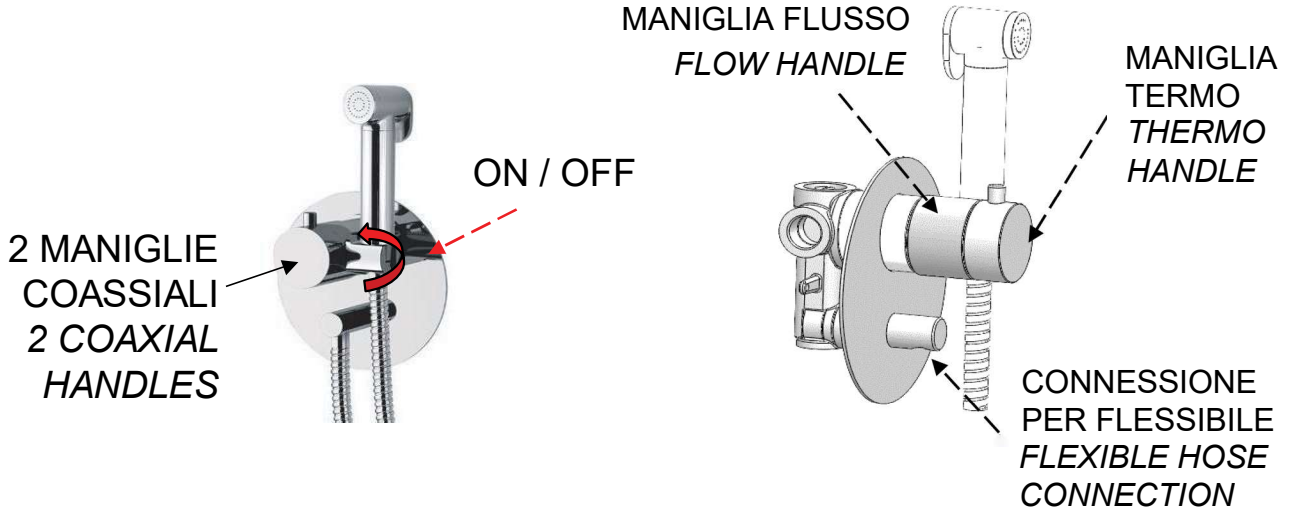

DANIEL

SCHEDA TECNICA TECHNICAL FEATURES

ART. COD.

ST206424DC

MATERIALI / MATERIALS

OTTONE CROMATO / CHROME PLATED BRASS

CROMATURA / CHROME PLATING

UNI EN 248