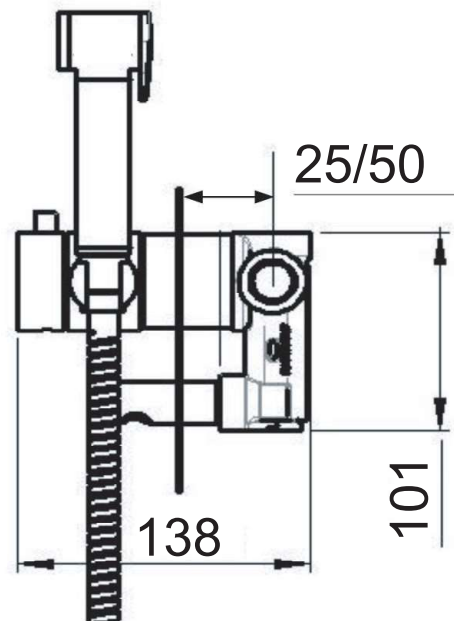

DANIEL

SCHEDA TECNICA TECHNICAL FEATURES

ART. COD.

ST206424DC

MATERIALI / MATERIALS

OTTONE CROMATO / CHROME PLATED BRASS

CROMATURA / CHROME PLATING

UNI EN 248