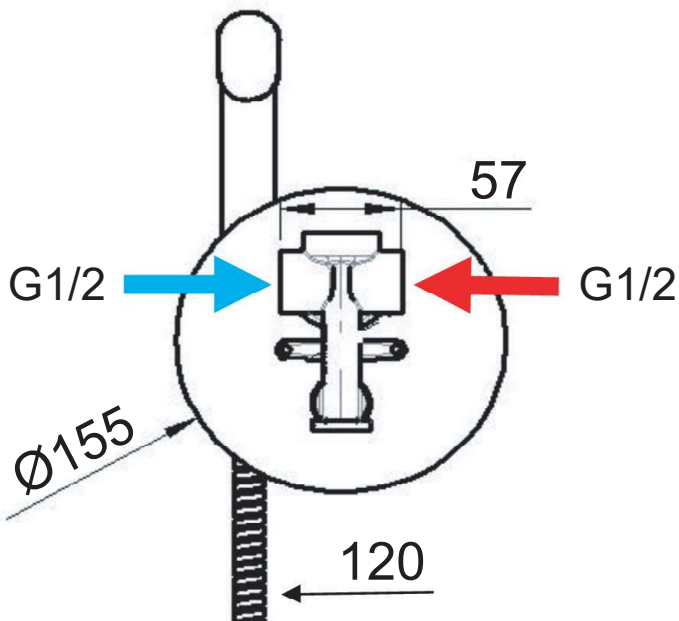

DANIEL

SCHEDA TECNICA TECHNICAL FEATURES

ART. COD.

ST206424DC

MATERIALI / MATERIALS

OTTONE CROMATO / CHROME PLATED BRASS

CROMATURA / CHROME PLATING

UNI EN 248