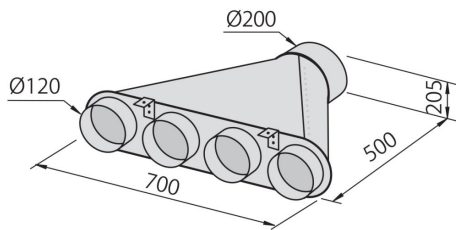

Air exhaust hole \varnothing 120 mm

Lighting LED lighting 2 x 1,2 W (4.000 kelvin)

Air flow rate 450mc/h

Motor power 125W

Hood type Wall-mounted suction wood

Suction speed 3 operating speeds

Notes: Fume exhaust ducts must have an internal diameter not lower than 120 mm

TECHNICAL DATA

OPTIONAL ACCESSORIES

Carbon filter 9700 402

Collector for 2 pipes 2523 000

Collector for 3 pipes 2524 000

Collector for 4 pipes 2525 000

Flexible silencing canalization
9700 602

Flexible silencing canalization
9700 603