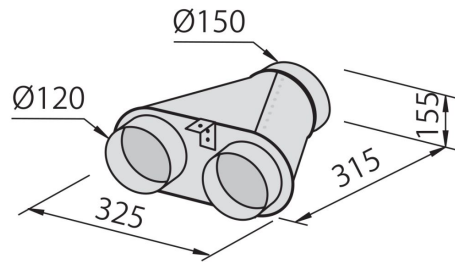

Collector for 2 pipes 2523 000