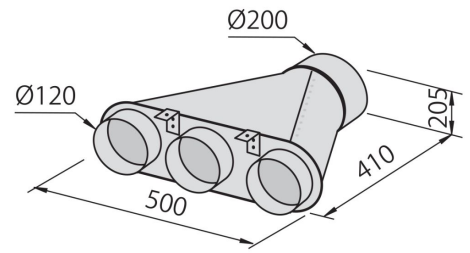

Air exhaust hole \varnothing 120 mm

Lighting LED lighting 2 x 1,2 W (4.000 kelvin)

Air flow rate 450mc/h

Motor power 125W

Hood type Wall-mounted suction wood

Suction speed 3 operating speeds

Notes: Fume exhaust ducts must have an internal diameter not lower than 120 mm

TECHNICAL DATA

OPTIONAL ACCESSORIES

Carbon filter 9700 402

Collector for 2 pipes 2523 000

Collector for 3 pipes 2524 000

Collector for 4 pipes 2525 000

Flexible silencing canalization
9700 602

Flexible silencing canalization
9700 603