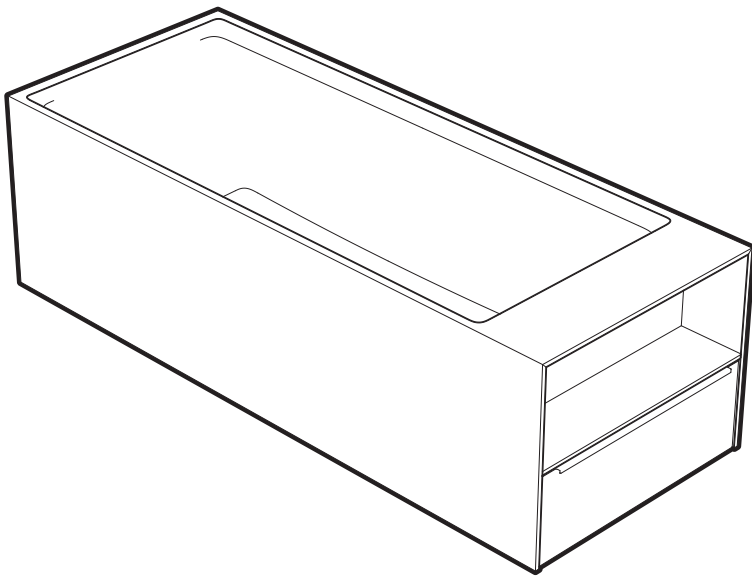

Roca

MODO

125

[mm]

| | Ref. | A | B |
|---|------------------|------|------|
|  | AB1007D03E800..0 | 2000 | 1000 |
| | AB1007C038400..0 | 1900 | 900 |
| | AB10070832000..0 | 1800 | 800 |
|  | AB1207D032000..0 | 2000 | 800 |
| | AB1107D032000..0 | 2000 | 800 |

 **1**

2

3

4

5

6

7

8