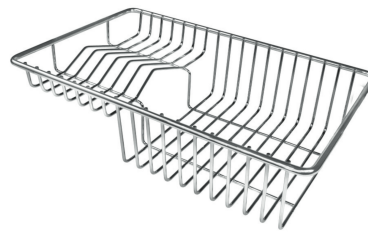

Basket 3,5" waste fitting The drain is equipped with a large 3.5" drain, with the practical basket cap that prevents the discharge of solid parts. The 3.5 "drain allows the use of the Foster waste-disposer, compatible with all models.

Deep bowls This bowls reach an important depth, over 20 cm, thanks to the advanced production technology, that can be offer great capiciency and practicity in all the washing operations.

Small radius Bowls with squared shapes with a modern design and an increased capacity, for a minimal aesthetics connected with an extreme practicity.

Cestello inox 8612 000

Glass chopping board 8631 300

HPDE Chopping board 8657 001

HPDE Twin chopping board 8644 101

Iroko-wood chopping board with stainless steel colander 8644 042

Iroko-wood sliding chopping board 8644 041

Iroko-wood twin chopping board 8644 004

Stainless steel plate rack 8100 303

White bowl 8153 100

Glass chopping board 8633 300

Graters kit with ring-holder and food collection tray 8159 101

Iroko-wood chopping board 8646 000