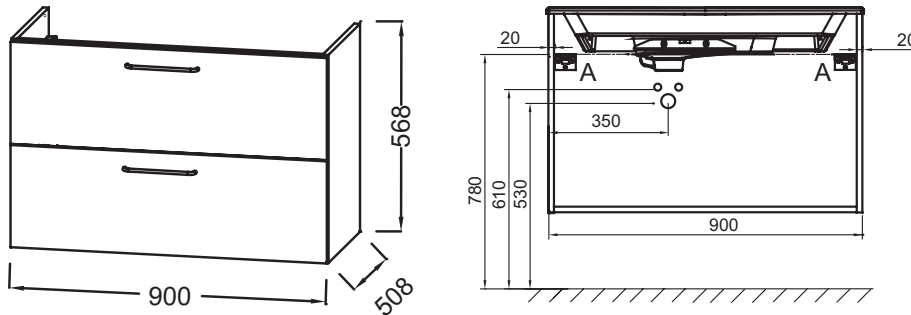

EB2523-R8

Collection: ODÉON RIVE GAUCHE

Finish*:

Main features:

Features

- DIMENSIONS: 90 x 50.80 x 56.80 cm
- MATERIAL: Lacquer or melamine
- NORMS AND REGULATION: NF
- WEIGHT: 36.1 kg
- INSTALLATION TYPE: Wall-hung
- VERSION: Gold handle

Required products

- EXAV112-Z: Vanity top 90 cm
- EB2563: Frosted glass vanity top, 91 cm

Technical drawing

Product Specification: Base unit for vanity top 90 cm, 2 drawers, gold handles. EB2523-R8. Collection: ODÉON RIVE GAUCHE. DIMENSIONS: 90 x 50.80 x 56.80 cm. WEIGHT: 36.1 kg. MATERIAL: Lacquer or melamine. INSTALLATION TYPE: Wall-hung. NORMS AND REGULATION: NF. VERSION: Gold handle.