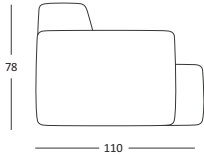

SOFT

KOO STUDIO

SF028
RINCON TERM. IZQ./TERM. CORNER LEFT
145x110cm.