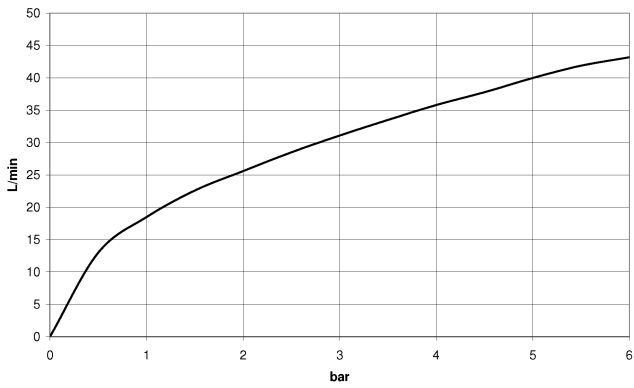

Wall elbow with integrated shower holder - Champagne (22kt Gold)

TARA

28 490 660

- 3/8" shower outlet
- rosette Ø 60 mm
- 1/2" connection
- WRAS 1912049

Intrinsic protection against back flow.

Fits: TARA, VAIA, META

28 490 660

mm [inches]

Flow rate chart

28 490 660

Product version from 10/1/2023

Parts for other finishes can be found here: [Chrome](#)

Wall elbow with integrated shower holder - Champagne (22kt Gold)

TARA