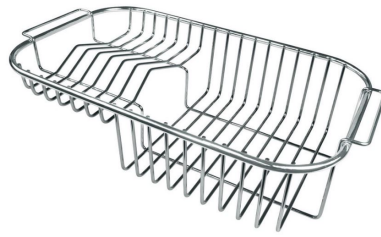

TECHNICAL DATA

GALLERY

OPTIONAL ACCESSORIES

Cestello inox 8612 000

Glass chopping board 8631 300

Glass chopping board 8633 300

HPDE Chopping board 8657 001

HPDE Twin chopping board 8644 101

Iroko-wood chopping board 8646 000

Iroko-wood chopping board 8647 000

Iroko-wood chopping board with stainless steel colander 8644 042

Iroko-wood sliding chopping board 8644 041

Stainless steel basket 8611 000

Stainless steel plate rack 8100 301

Stainless steel plate rack 8100 303

White bowl 8153 100

WARNING:

The accessories 8159101, 8100303,8151000 are only usable in combination with 8644101