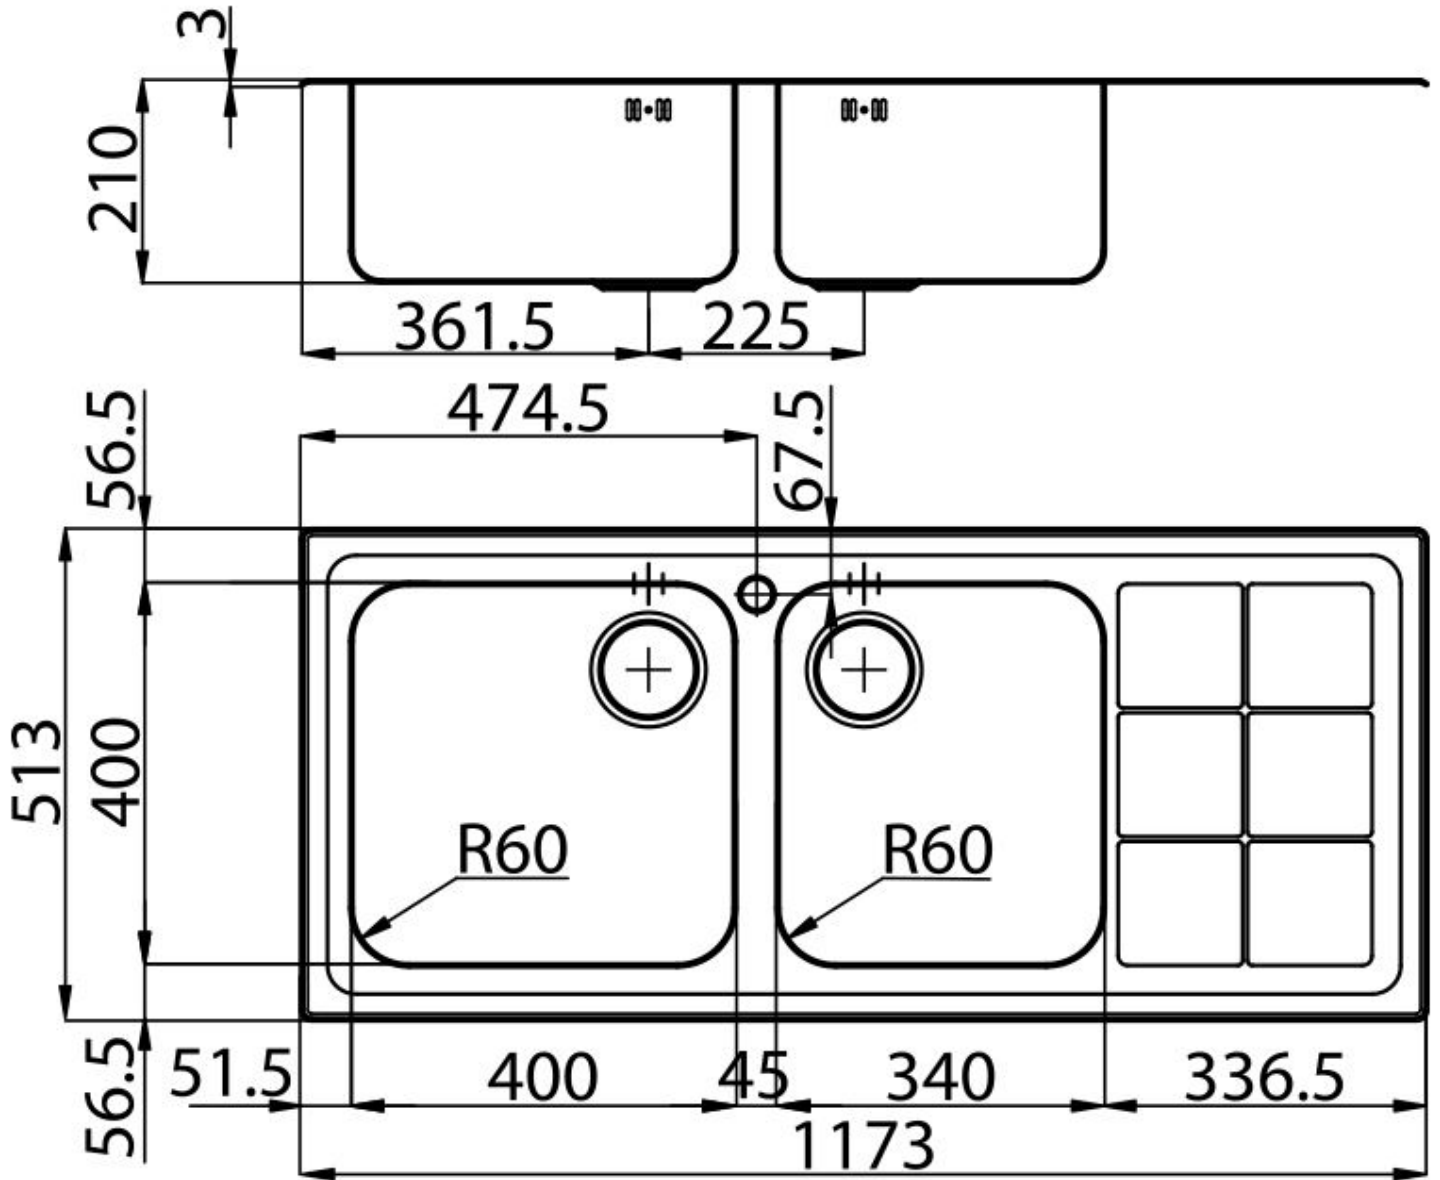

TECHNICAL DATA