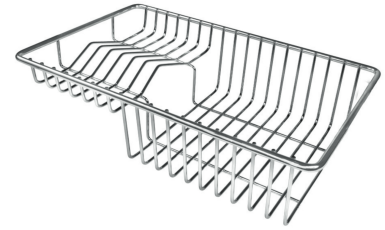

TECHNICAL DATA

GALLERY

OPTIONAL ACCESSORIES

Cestello inox 8612 000

Glass chopping board 8631 300

Glass chopping board 8633 300

HPDE Chopping board 8657 001

HPDE Twin chopping board 8644 101

Iroko-wood chopping board 8646 000

Iroko-wood chopping board 8647 000

Iroko-wood chopping board with stainless steel colander 8644 042

Iroko-wood sliding chopping board 8644 041

Stainless steel basket 8611 000

Stainless steel plate rack 8100 301

Stainless steel plate rack 8100 303

White bowl 8153 100

WARNING:

The accessories 8159101, 8100303,8151000 are only usable in combination with 8644101