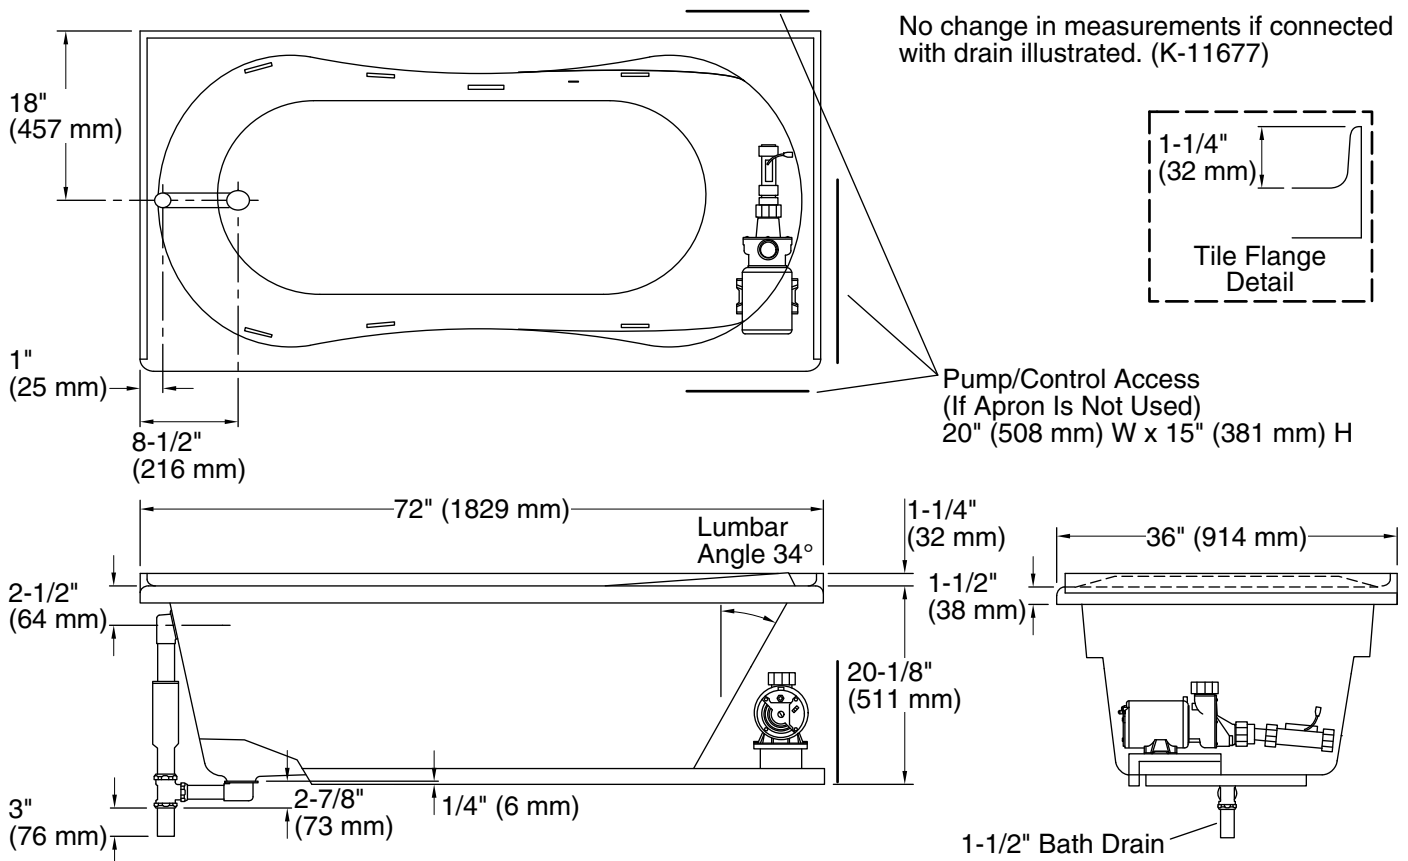

Required Electrical Service

Two dedicated circuits required, protected with Class A Ground-Fault Circuit-Interrupter (GFCI). Outside North America, this device may be known as a Residual Current Device (RCD).

Pump: 120 V, 15 A, 60 Hz
Heater: 120 V, 15 A, 60 Hz

Technical Information

All product dimensions are nominal.

Installation: Three-wall alcove
Drain location: Left
Basin area, bottom: 55" x 21" (1397 mm x 533 mm)
Basin area, top: 65" x 26" (1651 mm x 660 mm)
Weight: 71 lbs (32.2 kg)
Minimum floor load: 39 lbs/ft² (190.4 kg/m²)
Water depth: 15" (381 mm)
Water capacity: 72 gal (272.5 L)
Electrical component rating: Pump: 120 V, 7.5 A, 60 Hz
Heater: 120 V, 12.5 A, 60 Hz, 1500 W
Pump speed: Single
Minimum flat for door: 2-5/8" (67 mm)

Notes

Measure your actual product for rough-in details. Install this product according to the installation instructions.
The hot water supply should be 70% of the capacity of the bath or greater. Installations will vary.
Bath may require shimming if installing an apron.