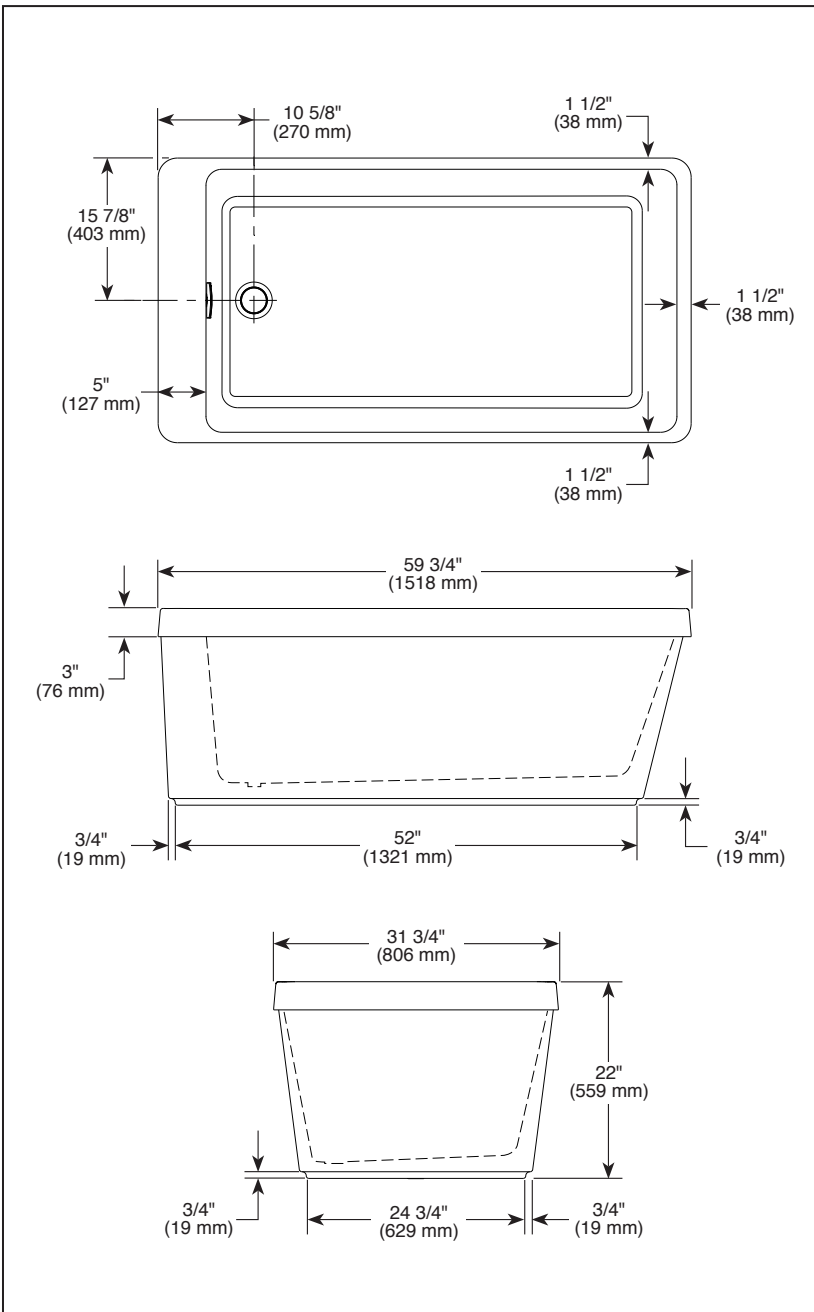

see what Delta can do™

FREESTANDING BATHTUB

■ 60" x 32" (1524 mm x 813 mm)

STANDARD SPECIFICATIONS

- Vacuum formed acrylic reinforced with fiberglass
- Scratch, stain and fade resistant high gloss finish
- Installation friendly two-piece design
- Accepts deck mounted faucet
- Includes integral pop-up drain and slotted overflow with cover
- Average weight: 85 lbs (39 kg)
- Bathing well at bottom: 44" x 21.5" (1118 mm x 546 mm)
- Capacity drain to overflow: 70 gallons (264 liters)
- Water depth drain to overflow: 15.25" (387 mm)
- Drain opening: 2" (51 mm)
- Drain to floor clearance: 3-1/4" (83 mm)

WARRANTY

- 10 year warranty residential. 1 year commercial.

COMPLIES WITH

- CSA B45.5/IAPMO Z124

▲ Designate proper finish suffix (-WH for white)

Delta Faucet Company

55 E 111th Street, Indianapolis, Indiana 46280
350 South Edgeware Road, St. Thomas, ON N5P 4L1
© 2019 Delta Faucet Company