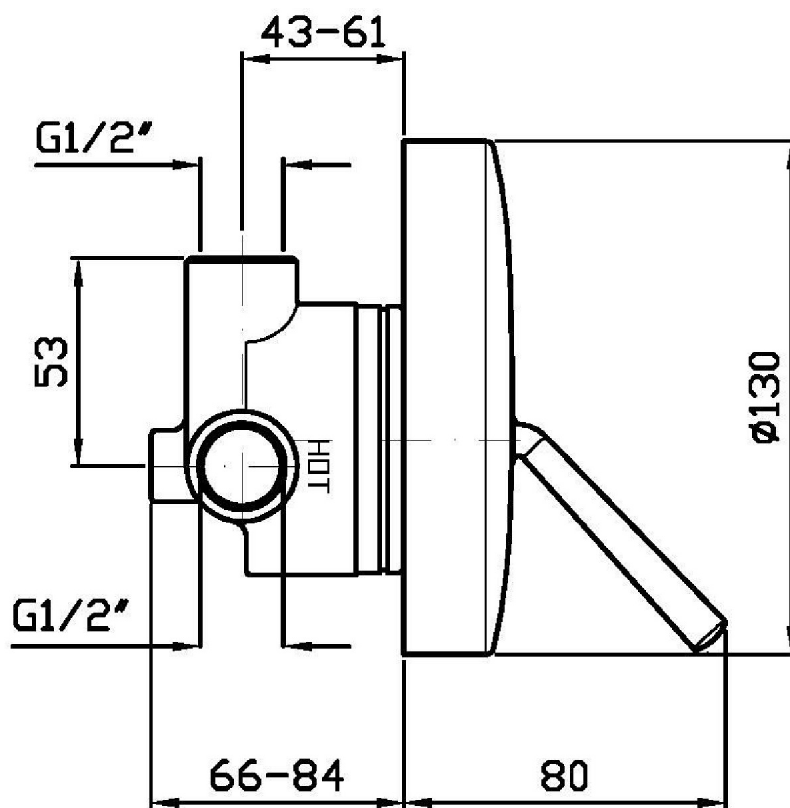

## ISY

ZP1607

Miscelatore monocomando incasso doccia. / Built-in single lever shower mixer.

Miscelatore monocomando incasso doccia.

Built-in single lever shower mixer.

R99613

Parte incasso. / Built-in part.

## ISY

ZP1607

Disegno Complessivo / Overall Drawing

## ISY

ZP1607

Pesi e Misure / Weights and Sizes

Peso ( Kg ) Weight ( lb )	1,80 ( Kg )	3,97 ( lb )
Volume test ( dc3 ) - ( in3 )	7,09 ( dc3 )	432,66 ( in3 )
h ( mm ) - ( in )	105,00 ( mm )	4,13 ( in )
L1 ( mm ) - ( in )	250,00 ( mm )	9,84 ( in )
L2 ( mm ) - ( in )	270,00 ( mm )	10,63 ( in )