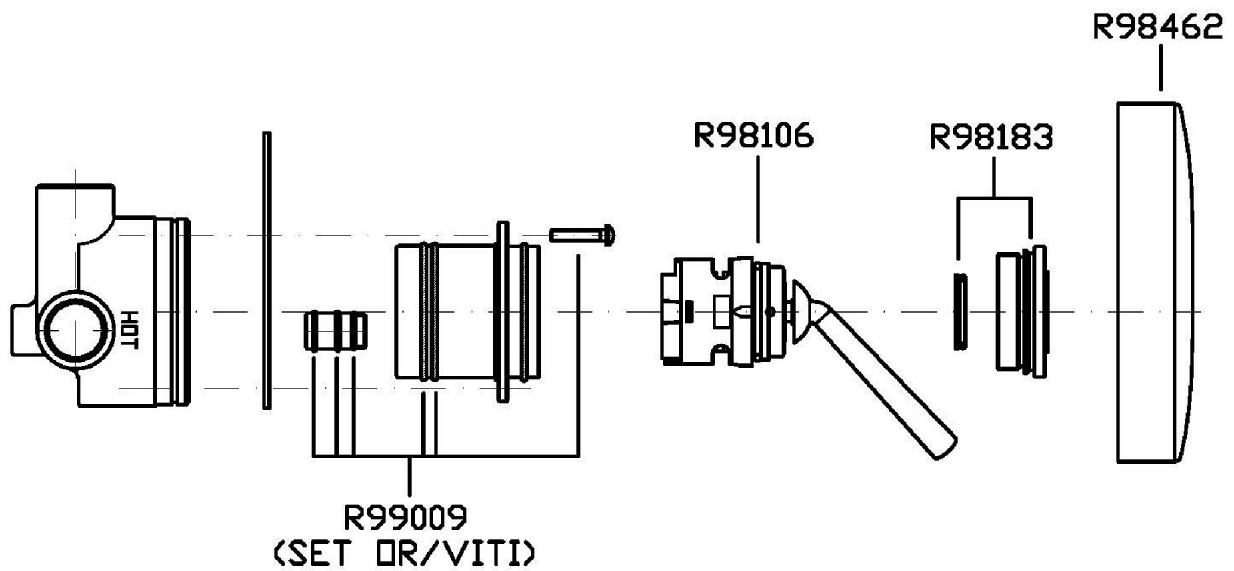

ISY

ZP1607

Esplosi / Exploded