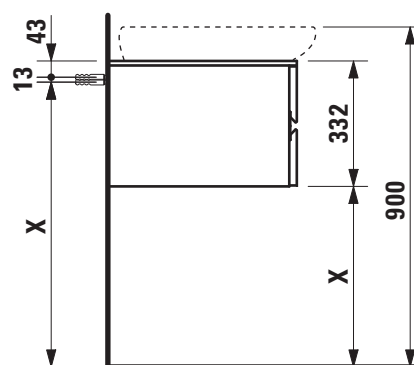

IL BAGNO ALESSI ONE FURNITURE

Vanity unit

42412.1

42413.1

TECHNICAL DATA

Order no.	42412.1, 42413.1 / 4 drawers	Mounting acc. incl.	Installation set, order no. 49240.7
Dimensions (WxHxD)	1200 x 332 x 500 mm	Mounting information	The walls installed on must meet the requirements of the furniture in terms of weight and the supplied fastening elements. If this cannot be guaranteed another method of installation needs to be chosen.
Matching for	42412.1 – washbasin, order no. 81897.1 42413.1 – washbasin, order no. 81897.2	Colours	630 – Noce canaletto, surface lacquered real wood veneer 631 – White, surface lacquered with technical marble top
Specification	Body/Front – Surface lacquered real wood veneer or lacquered white with technical marble top Integrated handle in the front 1 cut out left		
Weight	630 – 53,5 kg 631 – 63,5 kg		
Accessories excl.	Drawer separations small, order no. 49240.1 large, order no. 49240.2 Space saving siphon, order no. 89424.0		

TECHNICAL DRAWINGS / S 1 : 20

X = The exact height must be set during installation.