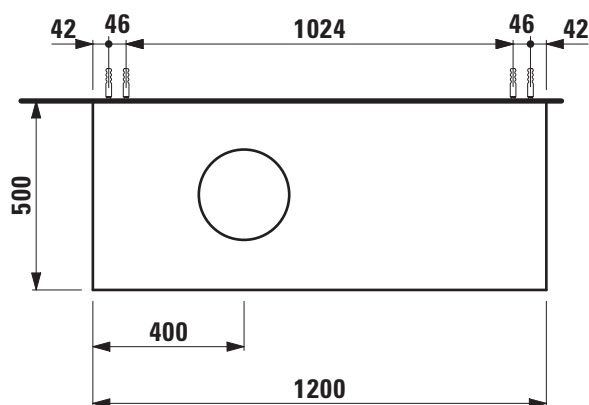

IL BAGNO ALESSI ONE FURNITURE

Vanity unit

42412.1

42413.1

TECHNICAL DATA

Order no.	42412.1, 42413.1 / 4 drawers	Mounting acc. incl.	Installation set, order no. 49240.7
Dimensions (WxHxD)	1200 x 332 x 500 mm	Mounting information	The walls installed on must meet the requirements of the furniture in terms of weight and the supplied fastening elements. If this cannot be guaranteed another method of installation needs to be chosen.
Matching for	42412.1 – washbasin, order no. 81897.1 42413.1 – washbasin, order no. 81897.2	Colours	630 – Noce canaletto, surface lacquered real wood veneer 631 – White, surface lacquered with technical marble top
Specification	Body/Front – Surface lacquered real wood veneer or lacquered white with technical marble top Integrated handle in the front 1 cut out left		
Weight	630 – 53,5 kg 631 – 63,5 kg		
Accessories excl.	Drawer separations small, order no. 49240.1 large, order no. 49240.2 Space saving siphon, order no. 89424.0		

TECHNICAL DRAWINGS / S 1 : 20

X = The exact height must be set during installation.