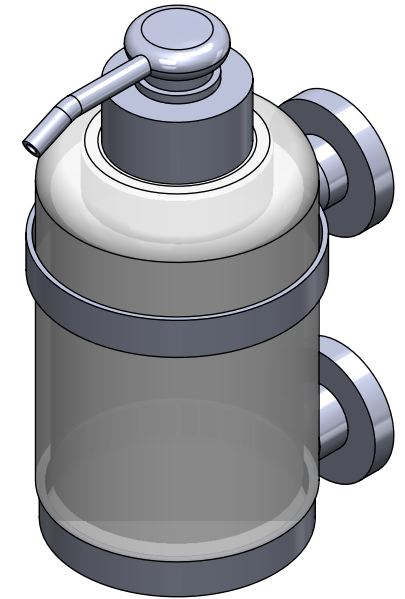

**Collections : Céleste**

**Distributeur de savon liquide mural. GM, cristallin, cont.360ml.**

**Wall-mounted soap dispenser. large size, cristallin, cont.360ml.**

Ref : C22-530

Ref : C23-530

**CRISTAL & BRONZE**