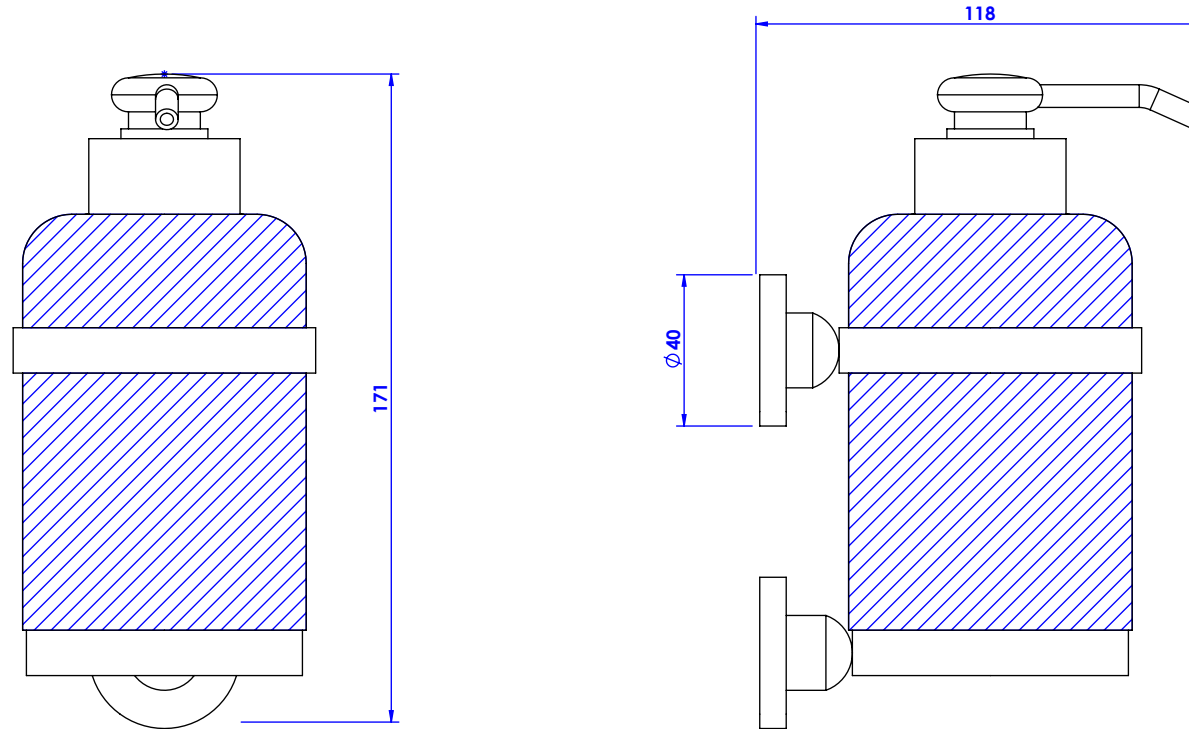

**Collections : Céleste**

**Distributeur de savon liquide mural. GM, cristallin, cont.360ml.**

**Wall-mounted soap dispenser. large size, cristallin, cont.360ml.**

Ref : C22-530

Ref : C23-530

**CRISTAL & BRONZE**