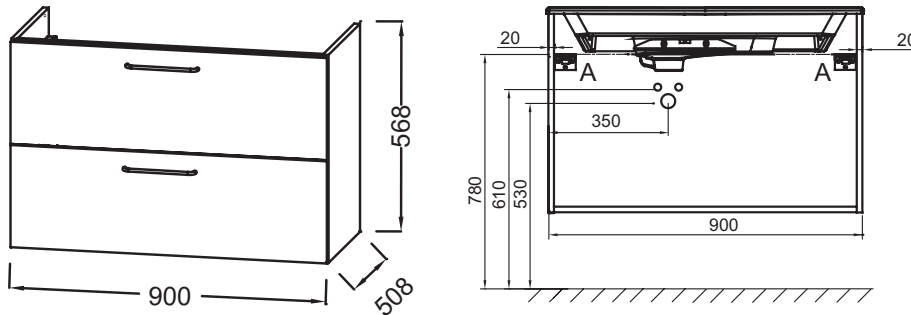

**EB2523-R9**

**Collection:** ODÉON RIVE GAUCHE

**Finish\*:**

**Main features:**

**Features**

- DIMENSIONS: 90 x 50.80 x 56.80 cm
- MATERIAL: Lacquer or melamine
- NORMS AND REGULATION: NF
- WEIGHT: 36.1 kg
- INSTALLATION TYPE: Wall-hung
- VERSION: Black handle

**Required products**

- EXAV112-Z: Vanity top 90 cm
- EB2563: Frosted glass vanity top, 91 cm

**Technical drawing**

Product Specification: Base unit for vanity top 90 cm, 2 drawers, black handles. EB2523-R9. Collection: ODÉON RIVE GAUCHE. DIMENSIONS: 90 x 50.80 x 56.80 cm. WEIGHT: 36.1 kg. MATERIAL: Lacquer or melamine. INSTALLATION TYPE: Wall-hung. NORMS AND REGULATION: NF. VERSION: Black handle.