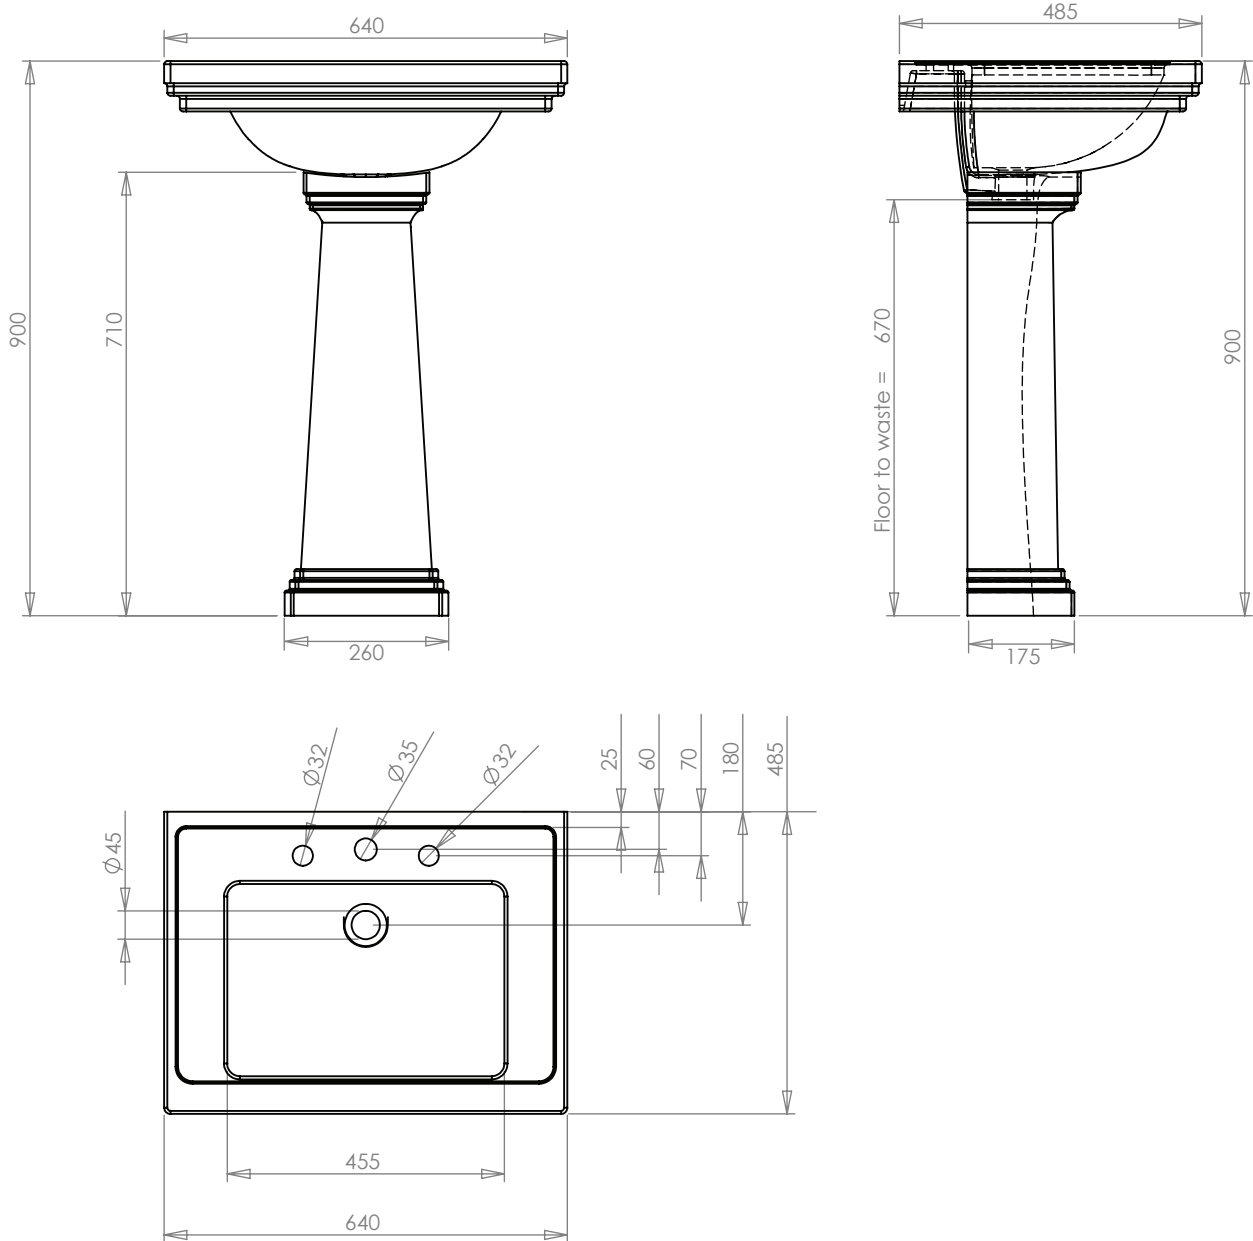

Ceramic Collection

Astoria Deco	Large Basin & Tall Pedestal
--------------	-----------------------------

IMPORTANT NOTE: The pedestal as detailed in this drawing is a non standard product of increase height. If you require this taller version of our pedestal please ensure to order AD1PE01000T. This will enable our sales order teams to ensure you receive the correct product configuration.