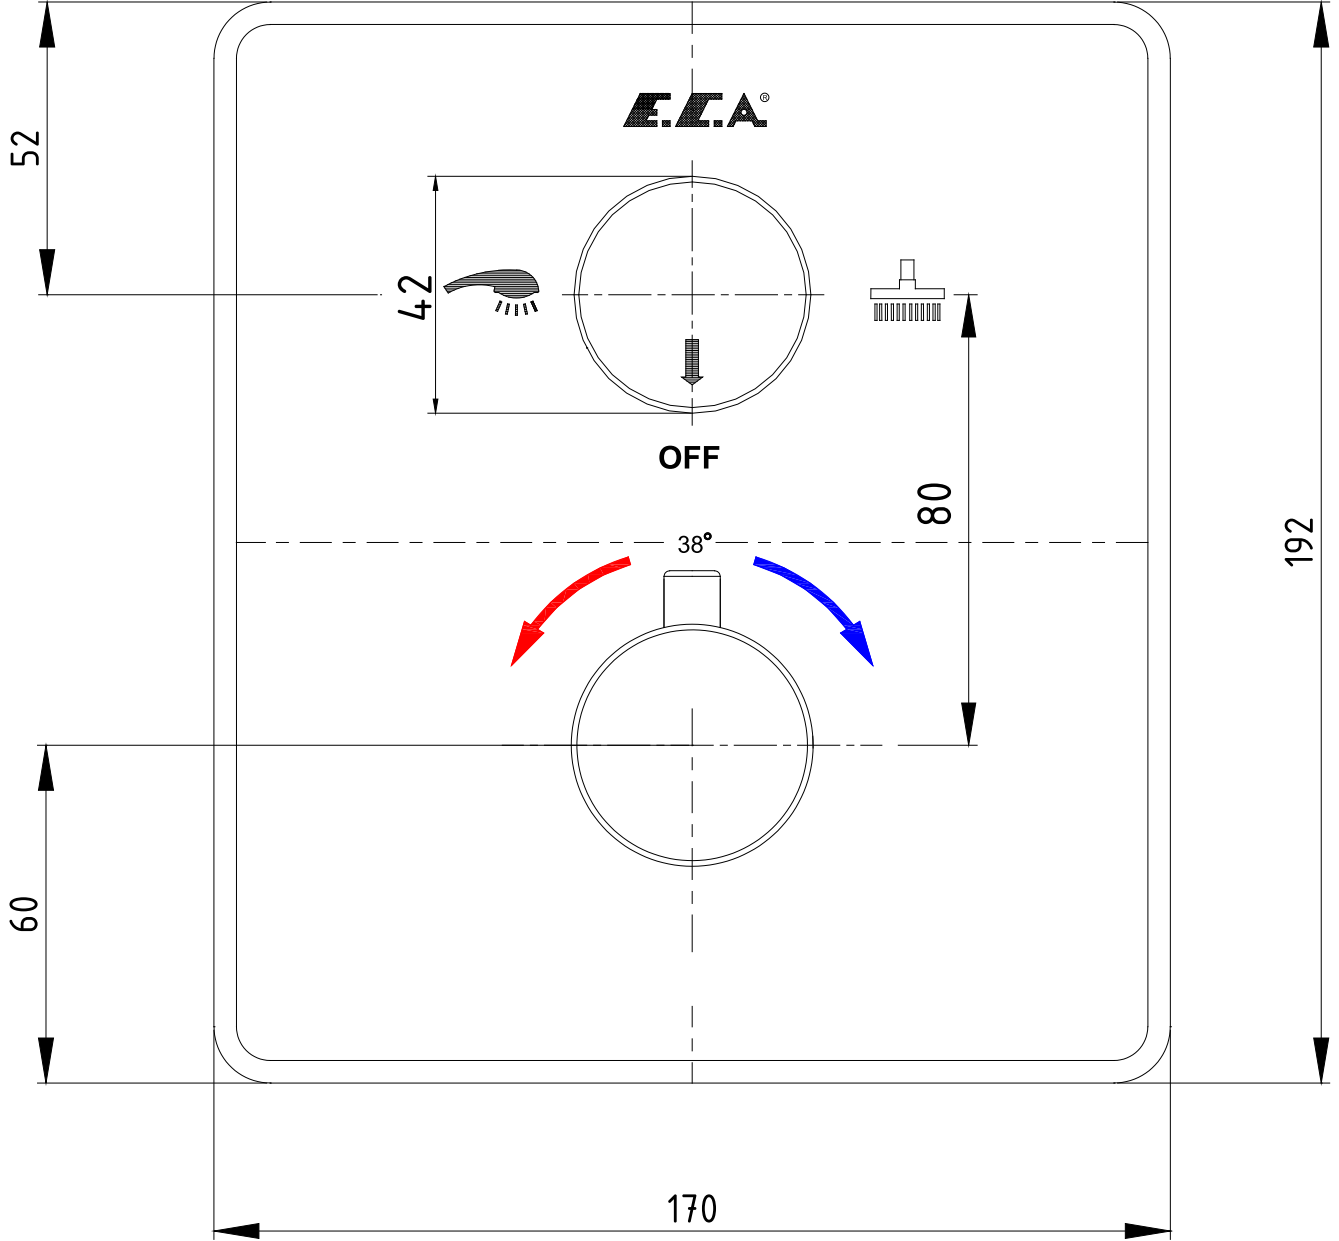

# ANKASTRE BANYO/DUŞ BATARYALARI CONCEALED BATH/SHOWER MIXERS

Ürün Kodu : 102167215-KDE - Termostatik Ankastr Banyo/Duş Bataryası Sıva Üstü Grubu - 2 Yollu (İhracat Kodu: 102167215EX-KDE)  
Product Code: 102167215-KDE - Thermostatic Concealed Bath/Shower Mixer Surface Mounted Group - 2 Way Diverter (Export Code: 102167215EX-KDE)  
\*Localization product codes are available.