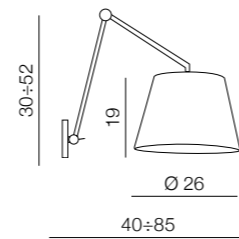

Adam Wall S

LAMP BODY + ZF SHADES
1x E27 MAX 60W
metal/fabric