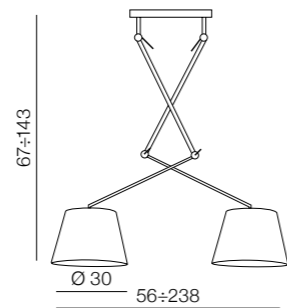

Adam 2 S

LAMP BODY + ZF SHADES
2x E27 MAX 60W
metal/fabric