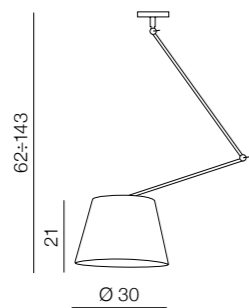

Lamp bodies	+	Shades	=	Bodies + Shades
 <p>Adam S LAMP BODY AZ1841</p>	+	 <p>Shade ZF GR AZ2598 Ø 20 (grey) AZ2601 Ø 26 (grey) AZ2604 Ø 36 (grey)</p>	=	 <p>Adam S LAMP BODY + SHADES • AZ1841 + AZ2586 or • AZ1841 + AZ2588</p>
 <p>Adam 2S LAMP BODY AZ1842</p>	+	 <p>Shade ZF BK AZ2597 Ø 20 (black) AZ2600 Ø 26 (black) AZ2586 Ø 30 (black) AZ2603 Ø 36 (black)</p>	=	 <p>Adam 2S LAMP BODY + SHADES • AZ1842 + 2x AZ2586 or • AZ1842 + 2x AZ2588</p>
 <p>Adam Wall S LAMP BODY AZ1843</p>	+	 <p>Shade ZF WH AZ2599 Ø 20 (white) AZ2602 Ø 26 (white) AZ2588 Ø 30 (white) AZ2605 Ø 36 (white)</p>	=	 <p>Adam Wall S LAMP BODY + SHADES • AZ1843 + AZ2602 or • AZ1843 + AZ2600</p>