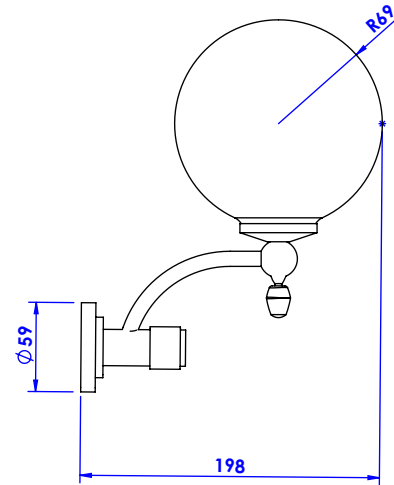

Collection : Céleste

Applique un globe satiné fermé, classe II.

Single wall light, one closed frosted globe, class II

Ref : C22-522 Argent / Silver
Ref : C23-522 Or / Gold

CRISTAL & BRONZE

PARIS • 1937

04/09/2020-1