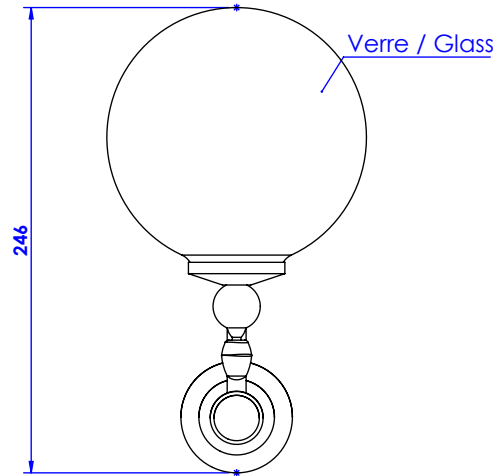

Collection : Céleste

Applique un globe satiné fermé, classe II.

Single wall light, one closed frosted globe, class II

Ref : C22-522 Argent / Silver
Ref : C23-522 Or / Gold

CRISTAL & BRONZE

PARIS • 1937

04/09/2020-1