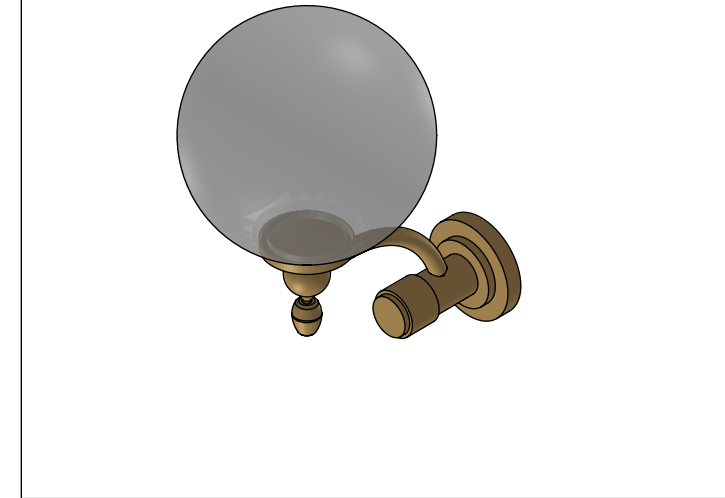

Collection : Céleste

Applique un globe satiné fermé, classe II.

Single wall light, one closed frosted globe, class II

Ref : C22-522 Argent / Silver
Ref : C23-522 Or / Gold

CRISTAL & BRONZE

PARIS • 1937

04/09/2020-1