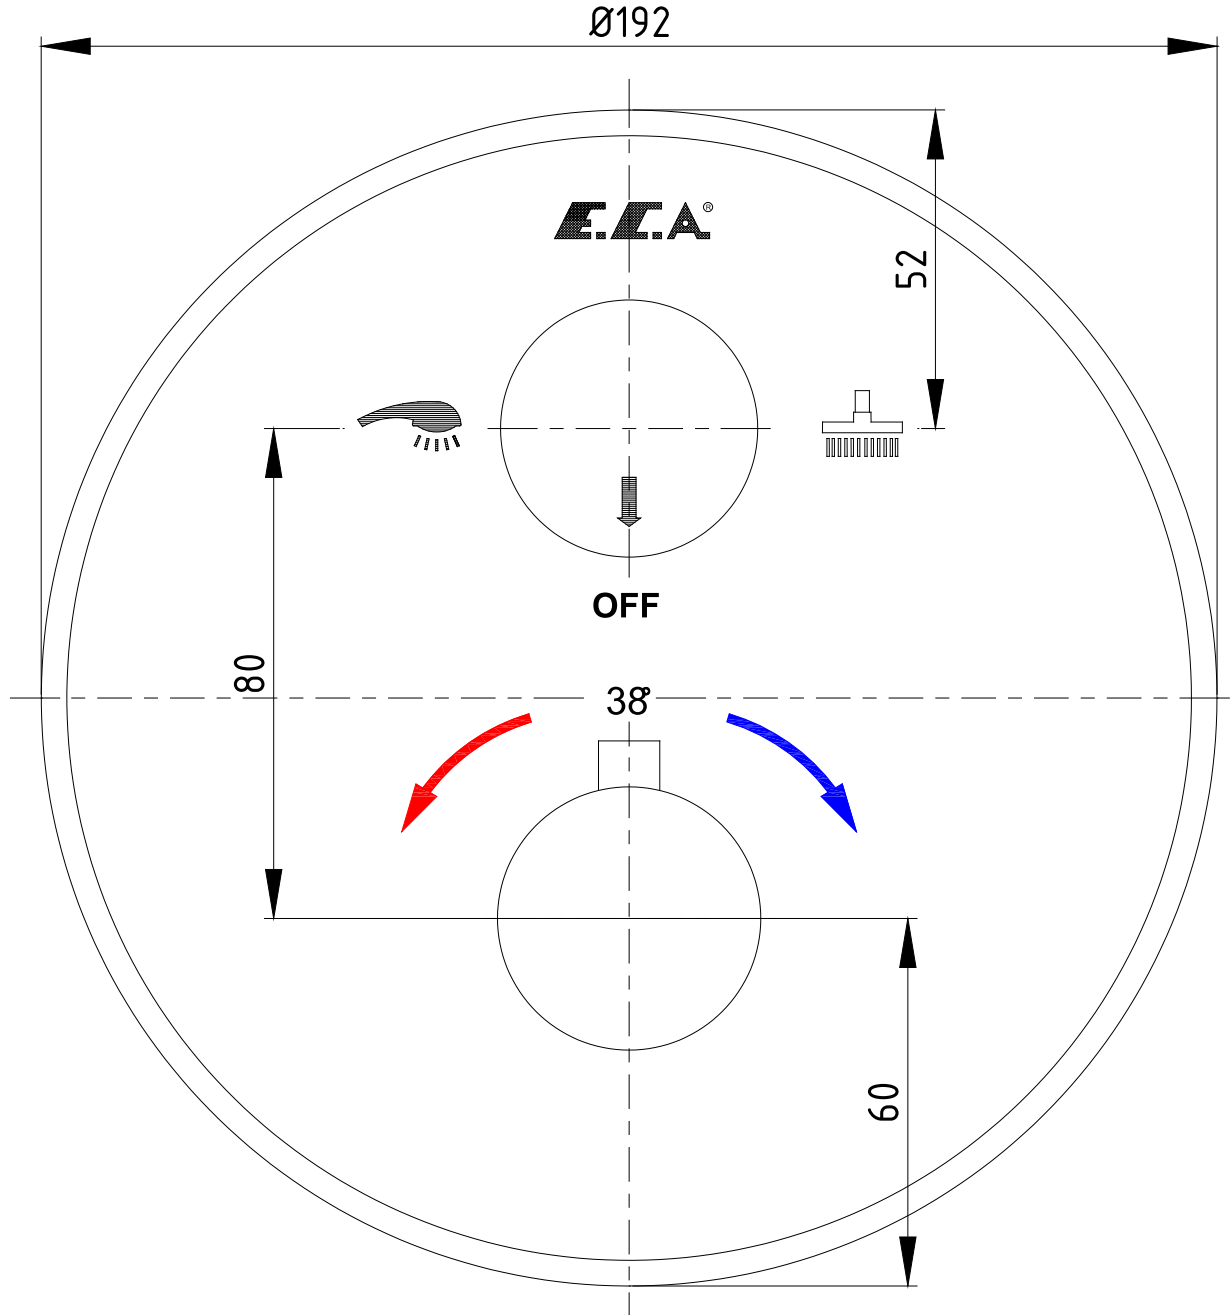

ANKASTRE BANYO/DUŞ BATARYALARI CONCEALED BATH/SHOWER MIXERS

E.C.A.®

Ürün Kodu : 102167215-YDE - Termostatik Ankastr Banyo/Duş Bataryası Sıva Üstü Grubu - 2 Yollu (İhracat Kodu: 102167215EX-YDE)

Product Code: 102167215-YDE - Thermostatic Concealed Bath/Shower Mixer Surface Mounted Group - 2 Way Diverter (Export Code: 102167215EX-YDE)

*Localization product codes are available.

Mart 2020 / March 2020

www.eca.com.tr

E.C.A. önceden haber vermeksizin, ürünler ve ürünlerin teknik detaylarında değişiklik yapma hakkını saklı tutar.

We reserve the right to alter product specification and colors and to make technical modifications without prior notice.

Elginkan