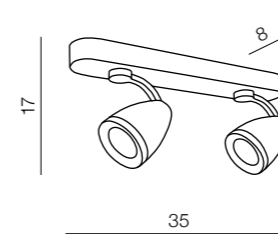

* BULB NOT INCLUDED

1 BLACK/CHROME

2 WHITE

Tubo 1

- 1 AZ1236 (black/chrome)
- 2 AZ1237 (white)

1x GU10 MAX 50W *
aluminium

Tubo 4

- 1 AZ1238 (black/chrome)
- 2 AZ1239 (white)

4x GU10 MAX 50W *
aluminium

* BULB NOT INCLUDED

Albico 1

AZ1240
(sand white)
1x GU10 MAX 50W *
aluminium

Albico 2

AZ1241
(sand white)
2x GU10 MAX 50W *
aluminium

Albico 3

AZ1242
(sand white)
3x GU10 MAX 50W *
aluminium