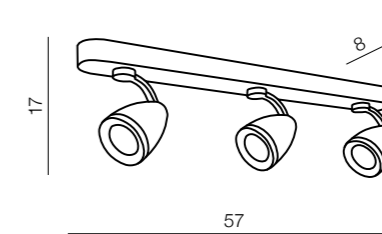

* BULB NOT INCLUDED

1 BLACK/CHROME

2 WHITE

Tubo 1

- 1 AZ1236 (black/chrome)
- 2 AZ1237 (white)

1x GU10 MAX 50W *
aluminium

Tubo 4

- 1 AZ1238 (black/chrome)
- 2 AZ1239 (white)

4x GU10 MAX 50W *
aluminium

* BULB NOT INCLUDED

Albico 1

AZ1240
(sand white)
1x GU10 MAX 50W *
aluminium

Albico 2

AZ1241
(sand white)
2x GU10 MAX 50W *
aluminium

Albico 3

AZ1242
(sand white)
3x GU10 MAX 50W *
aluminium