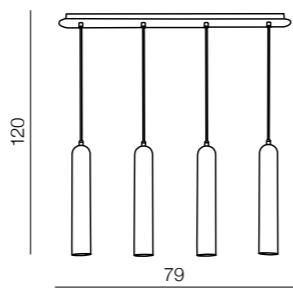

* BULB NOT INCLUDED

1 BLACK/CHROME

2 WHITE

Tubo 1

- 1 AZ1236 (black/chrome)
- 2 AZ1237 (white)

1x GU10 MAX 50W *
aluminium

Tubo 4

- 1 AZ1238 (black/chrome)
- 2 AZ1239 (white)

4x GU10 MAX 50W *
aluminium

* BULB NOT INCLUDED

Albico 1

AZ1240
(sand white)
1x GU10 MAX 50W *
aluminium

Albico 2

AZ1241
(sand white)
2x GU10 MAX 50W *
aluminium

Albico 3

AZ1242
(sand white)
3x GU10 MAX 50W *
aluminium

Albico 3 round

AZ1243
(sand white)
3x GU10 MAX 50W *
aluminium