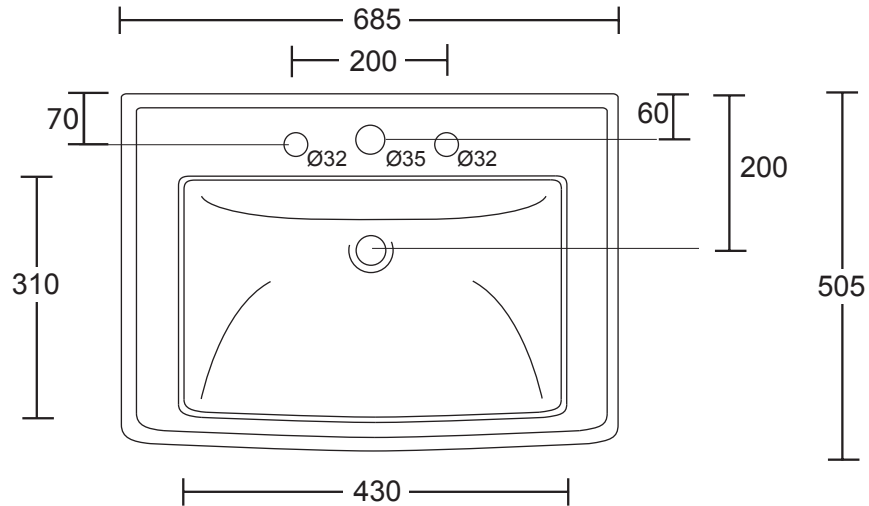

Ceramic Collection	
Radcliffe	Pedestal Basin

Bowl depth
to overflow:
110

Fisher bolt fixing

We recommend that all products are purchased with the assistance of a specialist bathroom retailer and always installed by an experienced installer who is a member of a recognized association. All sizes quoted are nominal: items may vary by plus or minus 2% against the figures quoted. When planning installations where dimensions are critical, it is essential that the space allowed for individual items is physically checked. Imperial Bathrooms can not be held liable for any costs associated with items not fitting in any given area. The contents of this statement are based on information correct at the time of publication. We reserve the right to make alterations and changes in product characteristics, fixing, packaging, operation etc at any time without notice.