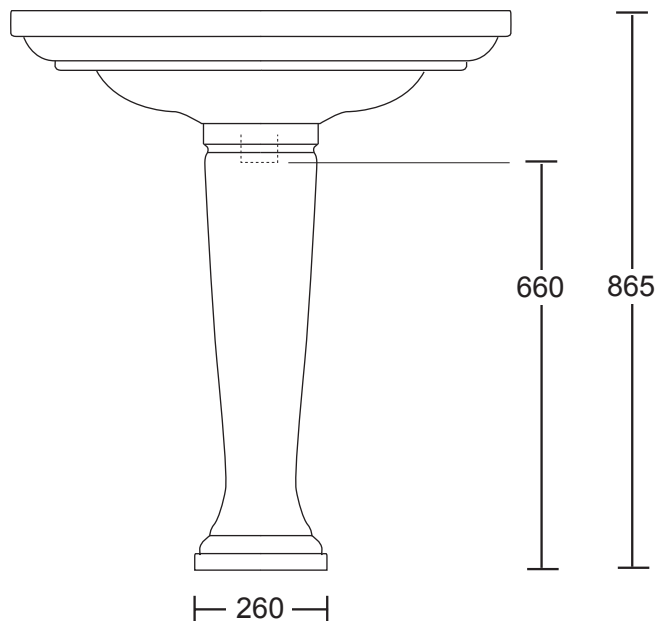

Ceramic Collection	
Radcliffe	Pedestal Basin

Bowl depth
to overflow:
110

Fisher bolt fixing

We recommend that all products are purchased with the assistance of a specialist bathroom retailer and always installed by an experienced installer who is a member of a recognized association. All sizes quoted are nominal: items may vary by plus or minus 2% against the figures quoted. When planning installations where dimensions are critical, it is essential that the space allowed for individual items is physically checked. Imperial Bathrooms can not be held liable for any costs associated with items not fitting in any given area. The contents of this statement are based on information correct at the time of publication. We reserve the right to make alterations and changes in product characteristics, fixing, packaging, operation etc at any time without notice.