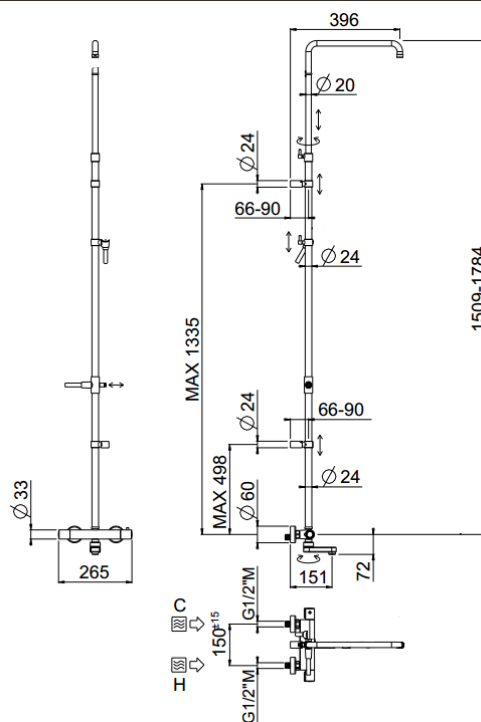

# Rigoletto telescopic tub

Rigoletto telescopic tub single shower column  
**01-0860-CR**

## TECHNICAL INFORMATION

Bridge telescopic shower column including exposed mixer with diverter and swinging bath spout, turning bar with 2 adjustable mountings. Without shower and hand shower. Smooth double anti-torsion PVC flexible hose, cm 150. CHROME

**Flow rate:**  
x rubinetto

## TECHNICAL DRAWING