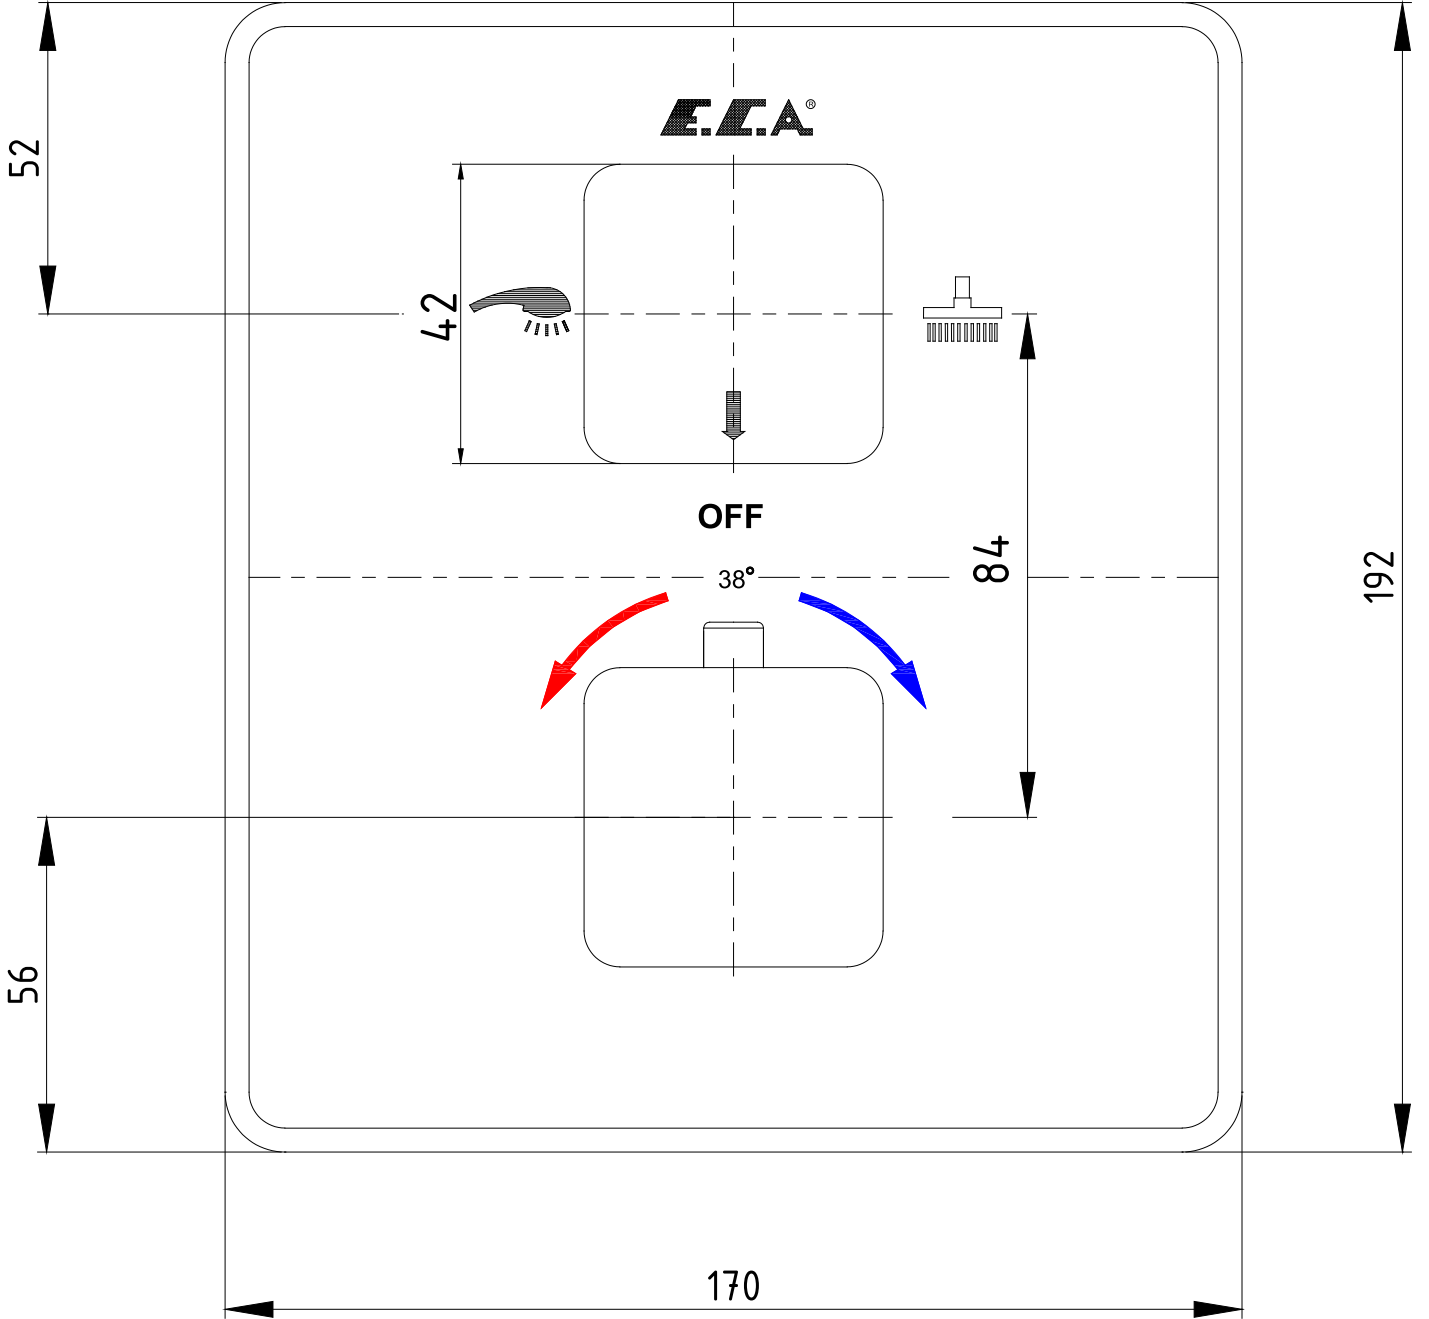

ANKASTRE BANYO/DUŞ BATARYALARI CONCEALED BATH/SHOWER MIXERS

Ürün Kodu : 102167216-KDE - Termostatik Ankastr Banyo/Duş Bataryası Sıva Üstü Grubu - 2 Yollu (İhracat Kodu: 102167216EX-KDE)
Product Code: 102167216-KDE - Thermostatic Concealed Bath/Shower Mixer Surface Mounted Group - 2 Way Diverter (Export Code: 102167216EX-KDE)
*Localization product codes are available.