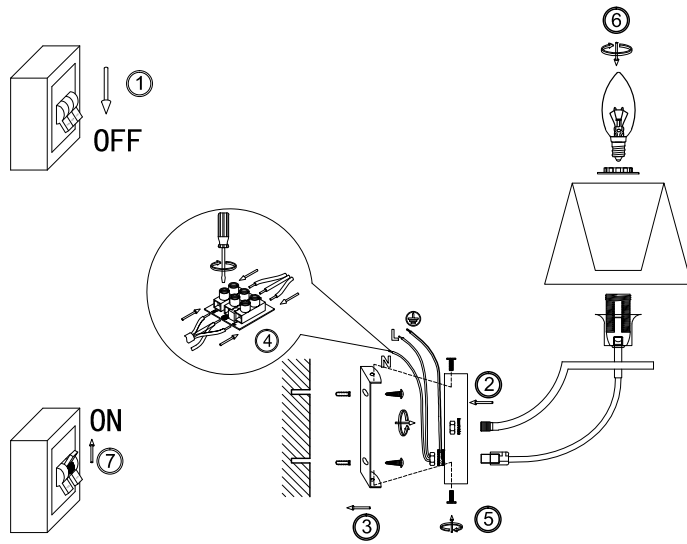

FREYA
TRADITION OF QUALITY

Instruction

FR5019WL-01CH

1 x E14 (40W)

Model: FR5019WL-01CH
Series: Felisa

Wall Lamps