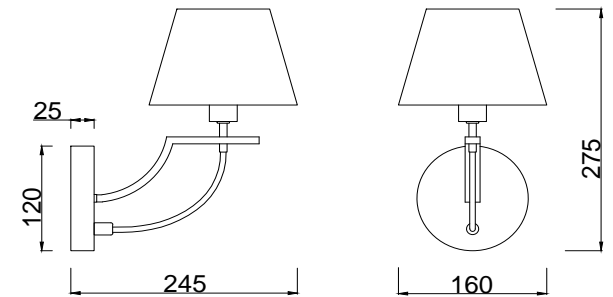

FREYA
TRADITION OF QUALITY

Instruction

FR5019WL-01CH

1 x E14 (40W)

Model: FR5019WL-01CH
Series: Felisa

Wall Lamps