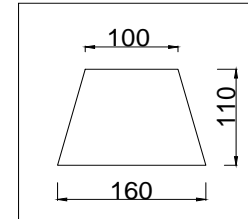

FREYA
TRADITION OF QUALITY

Instruction

FR5019WL-01CH

1 x E14 (40W)

Model: FR5019WL-01CH
Series: Felisa

Wall Lamps