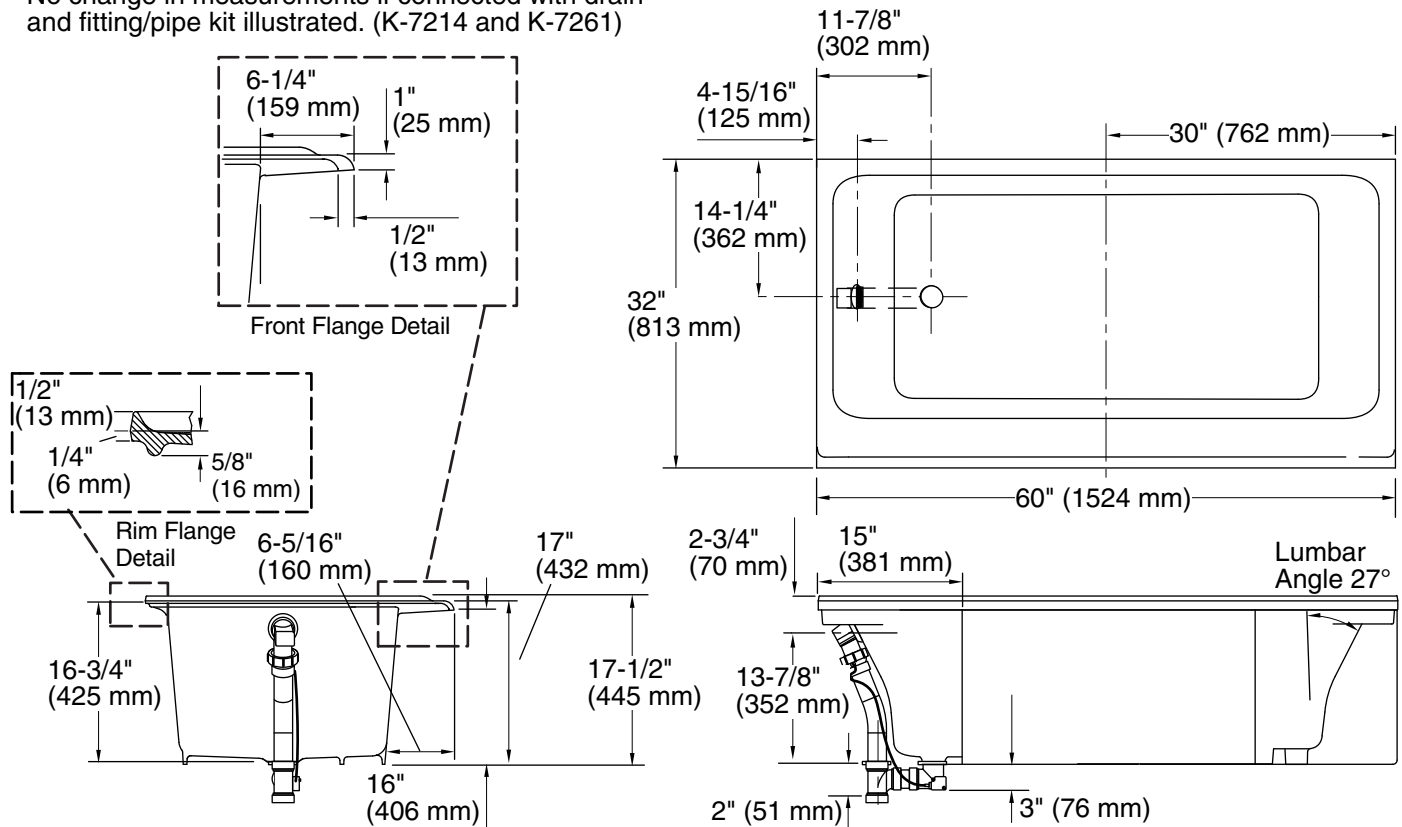

0

White

96

Biscuit

No change in measurements if connected with drain and fitting/pipe kit illustrated. (K-7214 and K-7261)

Technical Information

All product dimensions are nominal.

Installation:	Three-wall alcove
Drain location:	Left
Basin area, bottom:	43-7/8" x 20-15/16" (1114 mm x 532 mm)
Basin area, top:	53-3/16" x 23-5/16" (1351 mm x 592 mm)
Weight:	275 lbs (124.7 kg)
Minimum floor load:	54 lbs/ft ² (263.7 kg/m ²)
Water depth:	12-13/16" (325 mm)
Water capacity:	49.5 gal (187.4 L)
Minimum flat for door:	3-3/4" (95 mm)

Notes

- Measure your actual product for rough-in details. Install this product according to the installation instructions.
- The hot water supply should be 70% of the capacity of the bath or greater. Installations will vary.
- ADA compliant when installed to the specific requirements of these regulations.