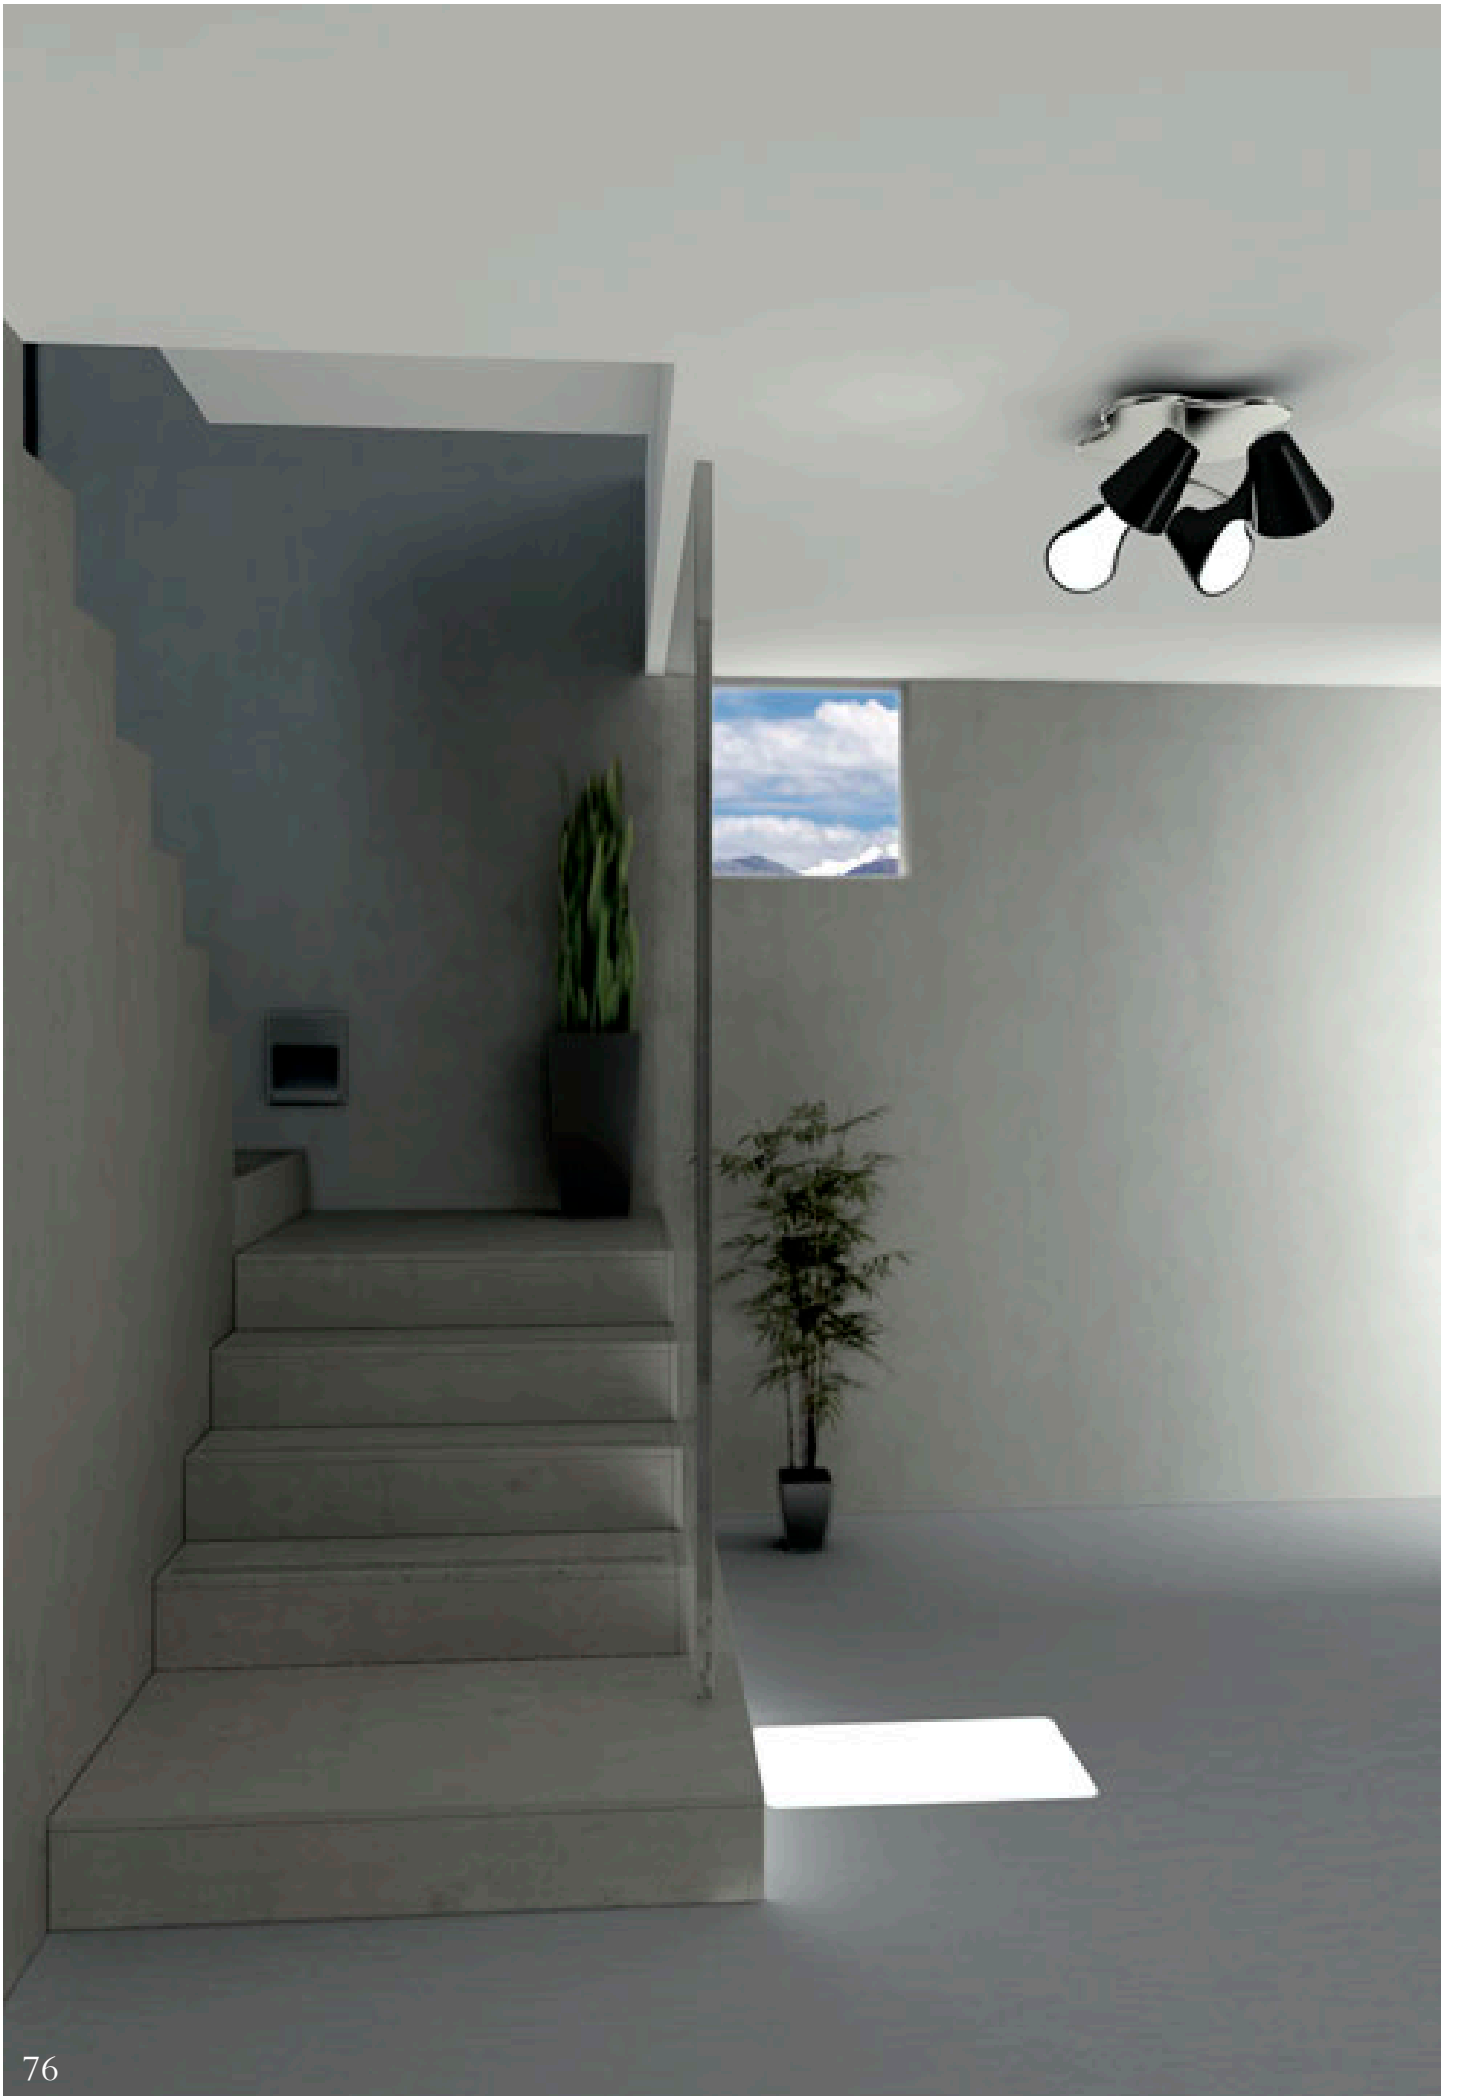

ORA

design

Santiago Sevillano

Mantra, te presenta una original colección para iluminar tus espacios, diseño vanguardista, eficaz y distinto, ... ORA. Rojo, Negro y blanco dan color a unas estructuras agradables formas combinables, que visten discretamente la eficaz luz de bajo consumo. Su diseñador Santiago Sevillano ha creado además los elementos de iluminación que junto a sus colgantes completan ORA, y van desde los apliques de pared y sobremesas hasta su espectacular p e de sal on. S ı, ORA ...es tu elecci on.

Mantra presents an original collection to light your spaces with an efficient and unique avant-garde design, ... ORA. Red, Black and White provide lovely colours to these pleasant structures with combinable forms, which discretely decorate space with efficient low-consumption light. Its designer, Santiago Sevillano, has also created lighting elements which jointly with his hanging lamps, complete the ORA collection, they range from wall and table lamps to his spectacular floor lamp. Yes, ORA ...is your perfect choice.