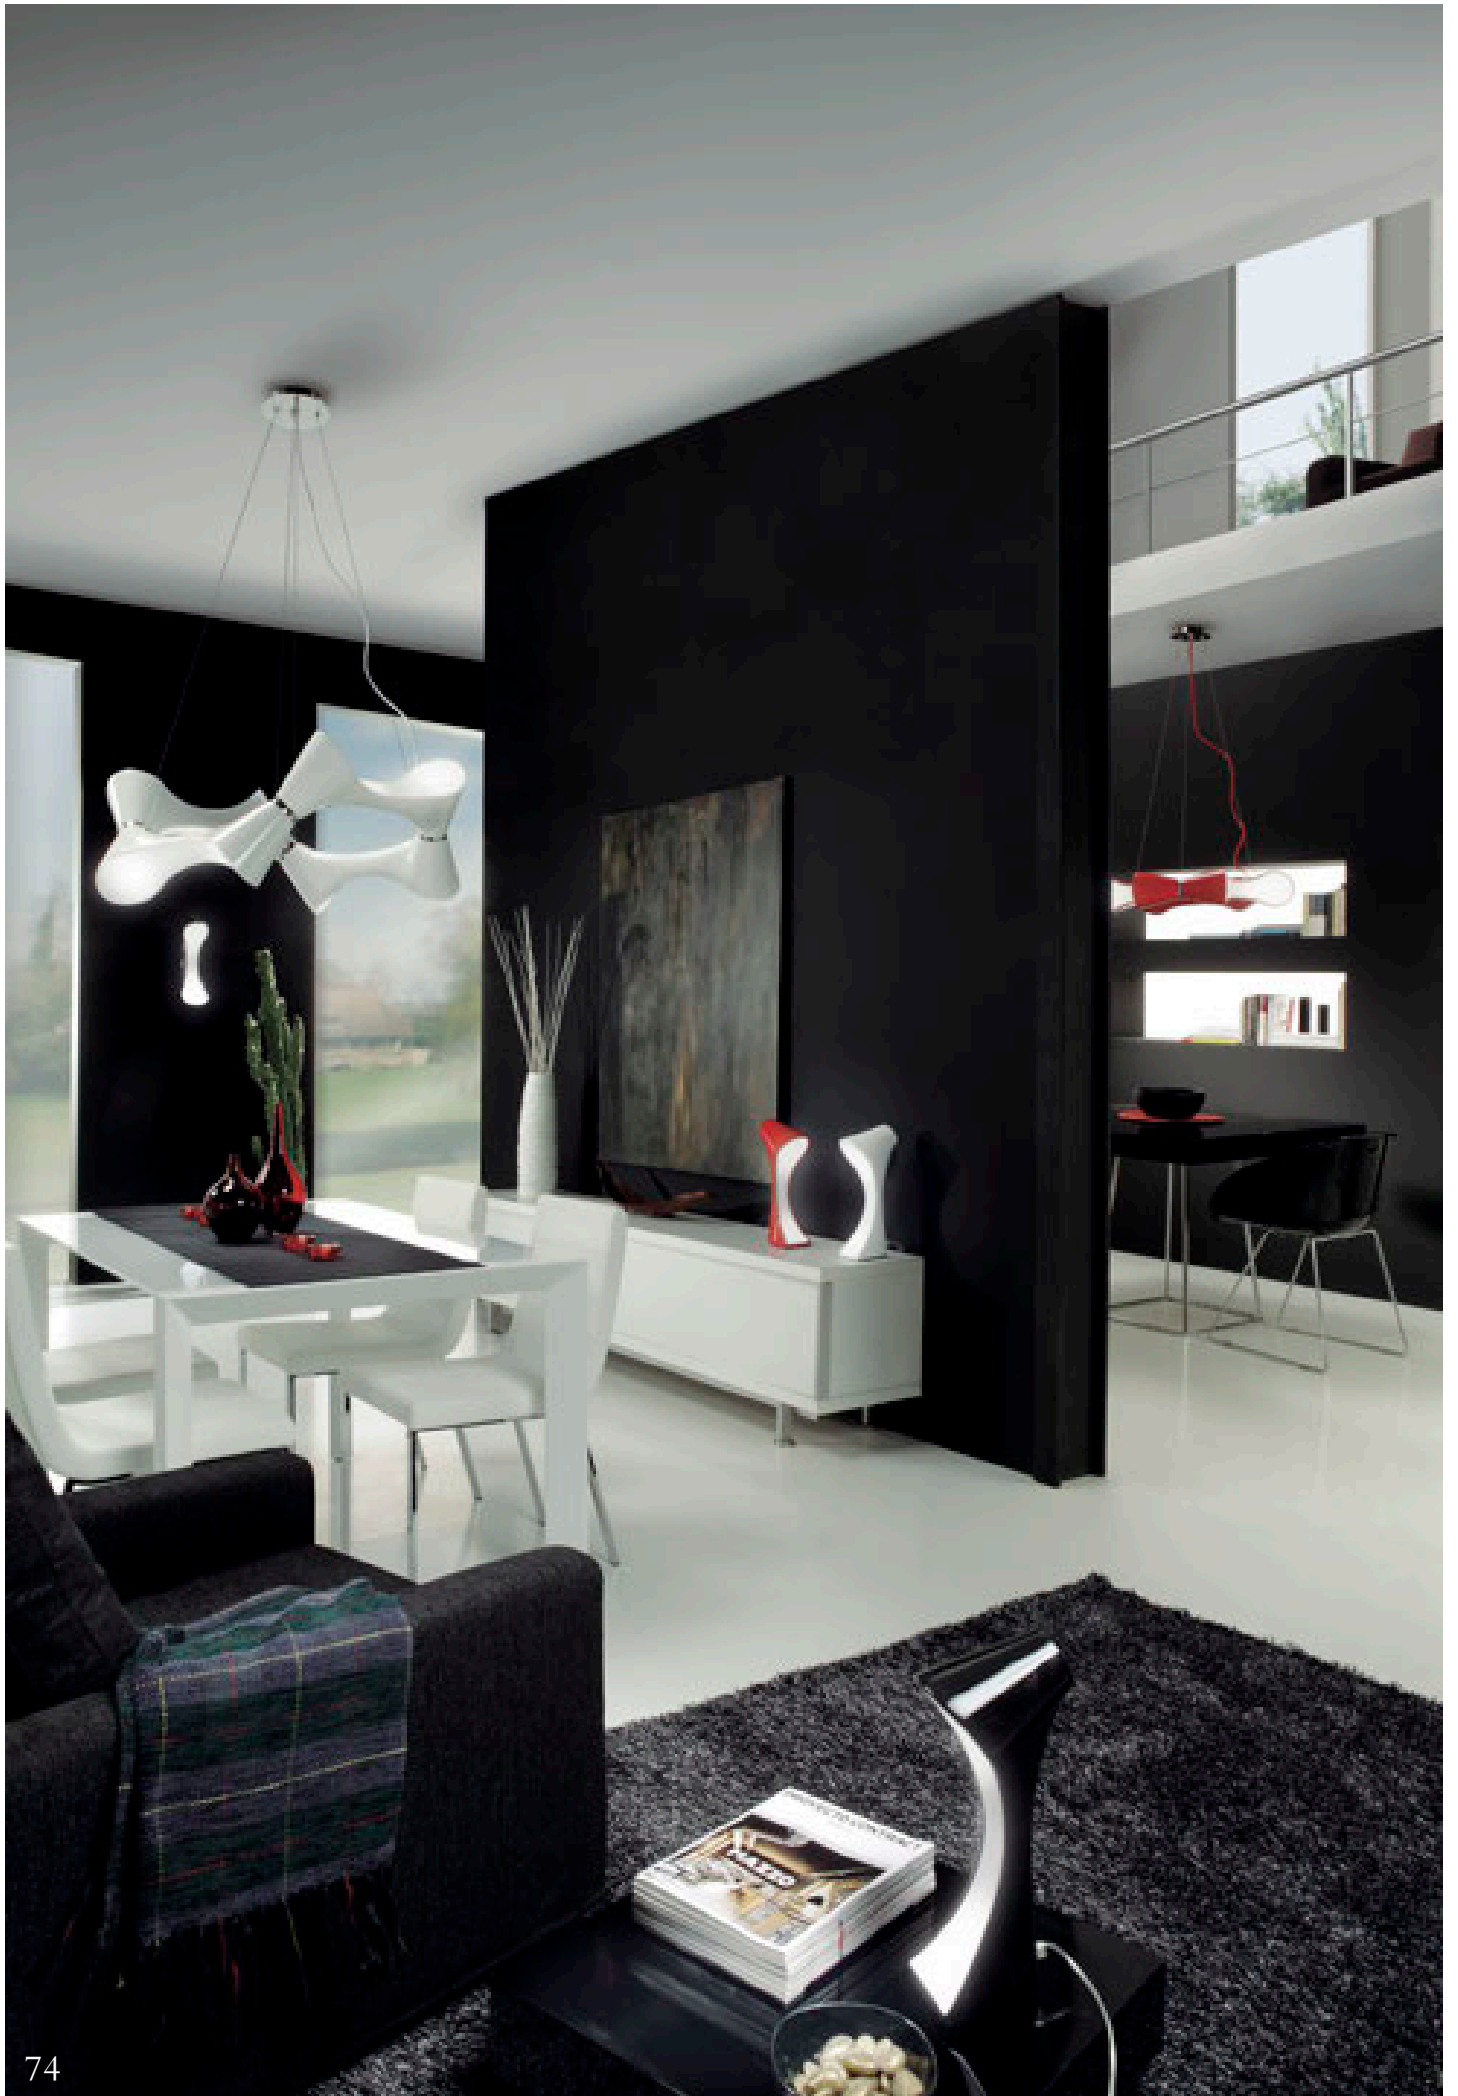

ORA

design

Santiago Sevillano

Mantra, te presenta una original colección para iluminar tus espacios, diseño vanguardista, eficaz y distinto, ... ORA. Rojo, Negro y blanco dan color a unas estructuras agradables formas combinables, que visten discretamente la eficaz luz de bajo consumo. Su diseñador Santiago Sevillano ha creado además los elementos de iluminación que junto a sus colgantes completan ORA, y van desde los apliques de pared y sobremesas hasta su espectacular p e de sal on. S ı, ORA ...es tu elecci on.

Mantra presents an original collection to light your spaces with an efficient and unique avant-garde design, ... ORA. Red, Black and White provide lovely colours to these pleasant structures with combinable forms, which discretely decorate space with efficient low-consumption light. Its designer, Santiago Sevillano, has also created lighting elements which jointly with his hanging lamps, complete the ORA collection, they range from wall and table lamps to his spectacular floor lamp. Yes, ORA ...is your perfect choice.