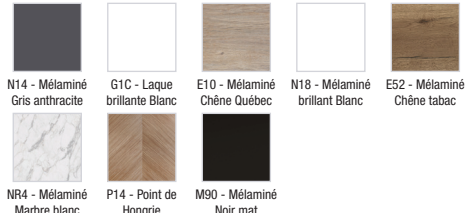

# ODÉON RIVE GAUCHE - Base unit for vanity top 90 cm, 2 drawers, chrome handles

Jacob Delafon  
PARIS

EB2523-R5

Collection: ODÉON RIVE GAUCHE

Finish\*:

Main features:

## Features

- DIMENSIONS: 90 x 50.80 x 56.80 cm
- MATERIAL: Lacquer or melamine
- NORMS AND REGULATION: NF
- WEIGHT: 36.1 kg
- INSTALLATION TYPE: Wall-hung
- VERSION: Chrome handle

\*Due to possible variations in computer and printer calibrations, technical factors and certain finish characteristics, the colors you see may not accurately portray the actual colors and are provided as a guide only.