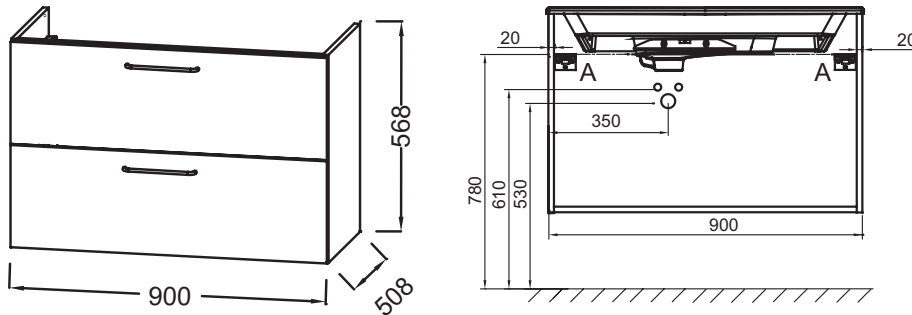

# ODÉON RIVE GAUCHE - Base unit for vanity top 90 cm, 2 drawers, chrome handles

Jacob Delafon  
PARIS

EB2523-R5

Collection: ODÉON RIVE GAUCHE

Finish\*:

Main features:

## Features

- DIMENSIONS: 90 x 50.80 x 56.80 cm
- MATERIAL: Lacquer or melamine
- NORMS AND REGULATION: NF
- WEIGHT: 36.1 kg
- INSTALLATION TYPE: Wall-hung
- VERSION: Chrome handle

## Required products

- EXAV112-Z: Vanity top 90 cm
- EB2563: Frosted glass vanity top, 91 cm

## Technical drawing

Product Specification: Base unit for vanity top 90 cm, 2 drawers, chrome handles. EB2523-R5. Collection: ODÉON RIVE GAUCHE. DIMENSIONS: 90 x 50.80 x 56.80 cm. WEIGHT: 36.1 kg. MATERIAL: Lacquer or melamine. INSTALLATION TYPE: Wall-hung. NORMS AND REGULATION: NF. VERSION: Chrome handle.