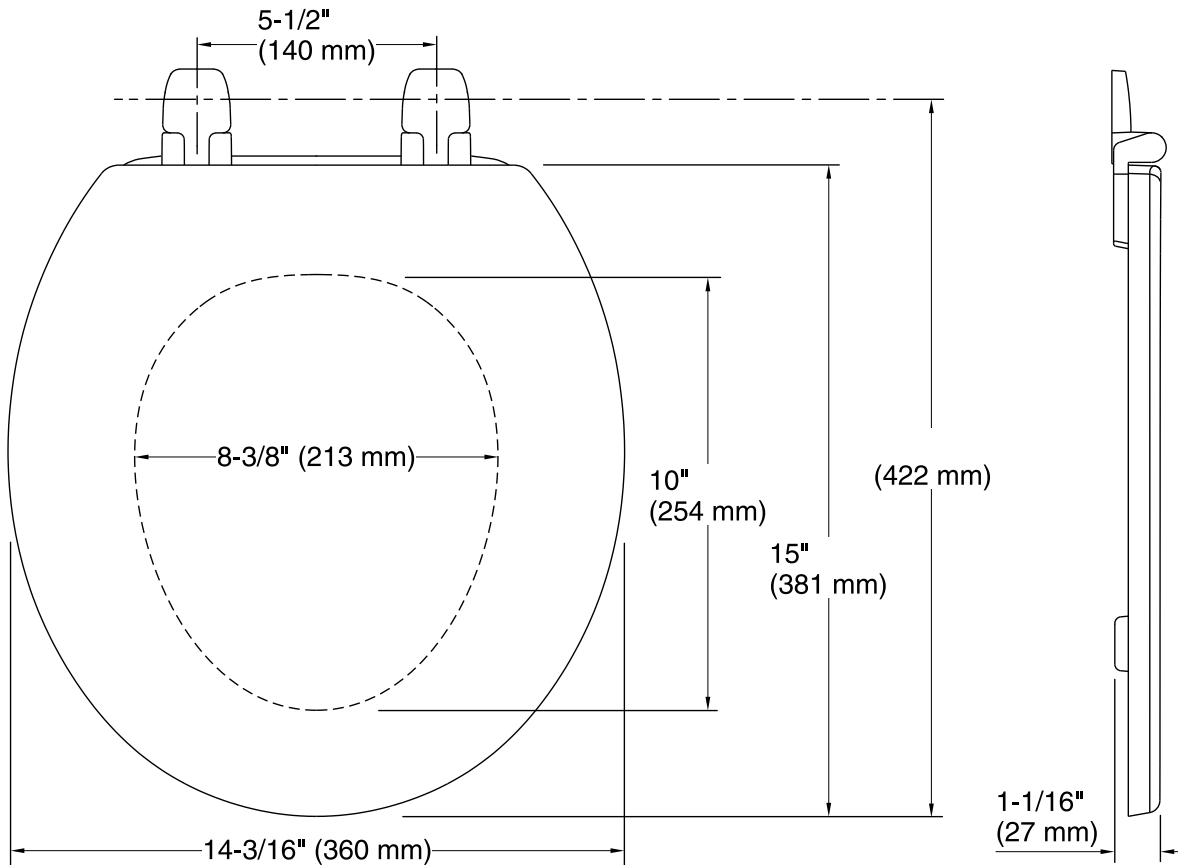

Available Colors/Finishes

Color tiles intended for reference only.

Color	Code	Description
-------	------	-------------

	0	White
	96	Biscuit
	47	Almond
	95	Ice™ Grey
	45	Wild Rose™

Technical Information

All product dimensions are nominal.

Seat shape type: Round-front

Seat front type: Closed-front

Seat-mounting holes: 5-1/2" (140 mm)

Notes

Install this product according to the installation guide.