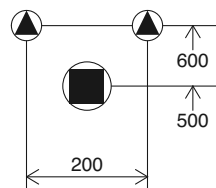

Tolleranza dimensioni $\pm 5\%$
Dimension tolerance $\pm 5\%$