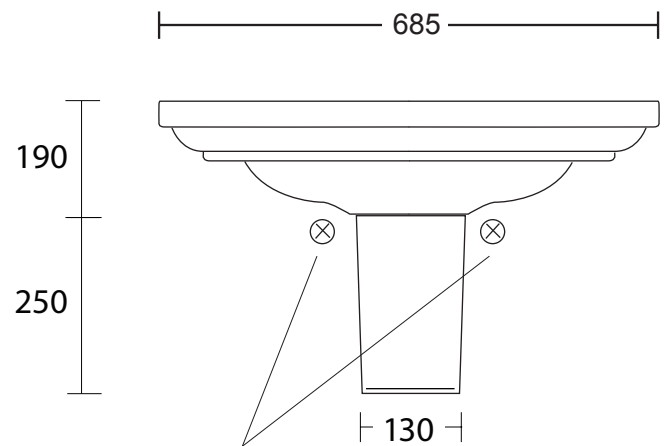

Ceramic Collection	
Radcliffe	Large Basin & Semi Ped

Bowl depth
to overflow:

110

Suggested feed positions.

Fisher bolt fixing

We recommend that all products are purchased with the assistance of a specialist bathroom retailer and always installed by an experienced installer who is a member of a recognized association. All sizes quoted are nominal: items may vary by plus or minus 2% against the figures quoted. When planning installations where dimensions are critical, it is essential that the space allowed for individual items is physically checked. Imperial Bathrooms can not be held liable for any costs associated with items not fitting in any given area. The contents of this statement are based on information correct at the time of publication. We reserve the right to make alterations and changes in product characteristics, fixing, packaging, operation etc at any time without notice.