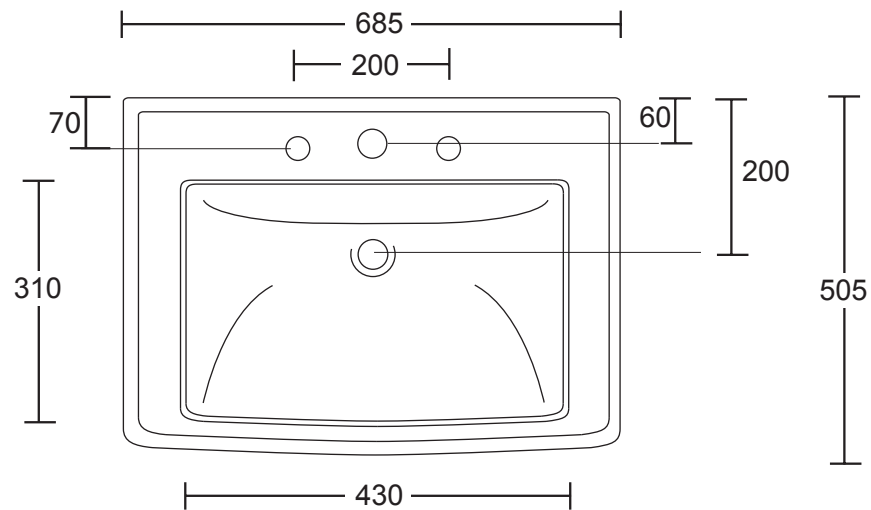

Ceramic Collection	
Radcliffe	Large Basin & Semi Ped

Bowl depth
to overflow:

110

Suggested feed positions.

Fisher bolt fixing

We recommend that all products are purchased with the assistance of a specialist bathroom retailer and always installed by an experienced installer who is a member of a recognized association. All sizes quoted are nominal: items may vary by plus or minus 2% against the figures quoted. When planning installations where dimensions are critical, it is essential that the space allowed for individual items is physically checked. Imperial Bathrooms can not be held liable for any costs associated with items not fitting in any given area. The contents of this statement are based on information correct at the time of publication. We reserve the right to make alterations and changes in product characteristics, fixing, packaging, operation etc at any time without notice.