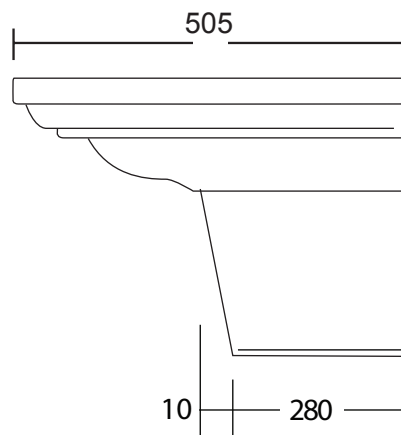

Ceramic Collection	
Radcliffe	Large Basin & Semi Ped

Bowl depth
to overflow:

110

Suggested feed positions.

Fisher bolt fixing

We recommend that all products are purchased with the assistance of a specialist bathroom retailer and always installed by an experienced installer who is a member of a recognized association. All sizes quoted are nominal: items may vary by plus or minus 2% against the figures quoted. When planning installations where dimensions are critical, it is essential that the space allowed for individual items is physically checked. Imperial Bathrooms can not be held liable for any costs associated with items not fitting in any given area. The contents of this statement are based on information correct at the time of publication. We reserve the right to make alterations and changes in product characteristics, fixing, packaging, operation etc at any time without notice.