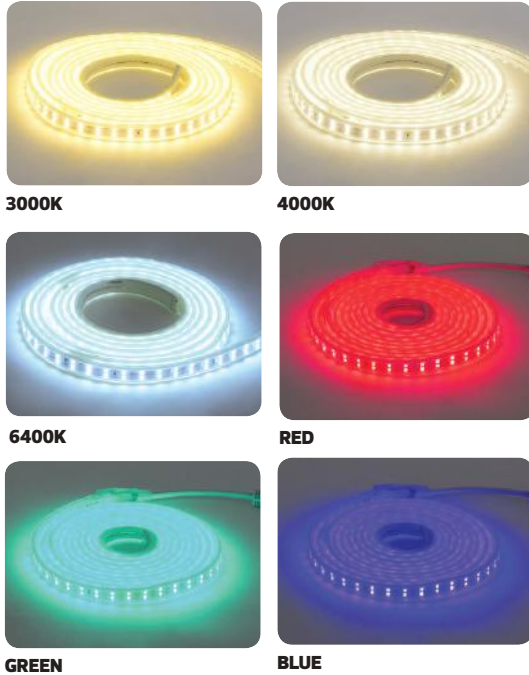

WATERPROOF LED STRIP

220-240V

Product&Family Code: 081 006 0001

COLORADO

| Technical Data | |
|--|----------------------------------|
| Voltage (V) | 220-240V |
| Power (W/m) | 5 |
| LED Type | 156 pcs 28x35 SMD LED / m |
| Colour Render Index (Ra) | >Ra70 |
| Colour Temperature (K) | 3000K/4000K/6400K/RED/GREEN BLUE |
| Materials | Silicon |
| Protection Class | II |
| Dimmable | No |
| EEI | A to A++ |
| Warm-up time up to 60 % of the full light output | Instant Full Light |
| Luminous Flux (lm) | 7 Lm / LED |
| Standart Length: | 50m Roll |
| Rated Life (hrs) ⌚ | 30.000 |
| IP Rating | 65 |
| Power Factor | 0.9 |
| LED Beam Angle | 120° |
| Starting Time | <0.2s |
| Number of ON-OFF cycling | x25.000 |