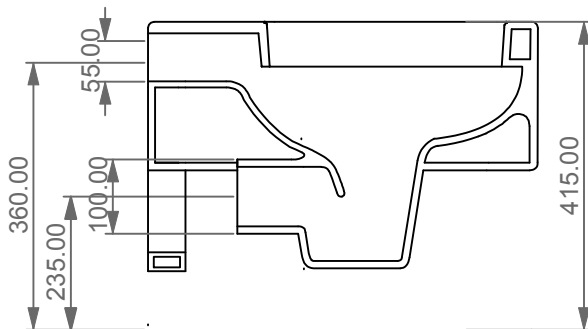

FRONT

LEFT

GSG
CERAMIC DESIGN

Vaso sospeso Box
Box wc wall hung

TOP

REAR

SECTION

Designation Vaso sospeso Box Box wc wall hung	<p>This drawing including the respectedata may neither be duplicated nor modified nor altered without the consent of GSG Ceramic Design. The use of the data/technical drawings take place at users own risk and under exclusion of any liability of GSG Ceramic Design. The dimensions are not binding; products are subject to changes. Measurement shown may be subjected to small variations or are indicative.</p>
Scale 1:10	
cod. BXWCSO	

Guida all'installazione dei vasi sospesi con kit di fissaggio dal basso (cod. ACS40)

Serie: LIKE - BRIO - TOUCH - OZ - BOX - GLASS - TIME - FLUT - SPEED

Installation guide for wall-hung wc's with bottom fixing kit (cod. ACS40)

Series: LIKE - BRIO - TOUCH - OZ - BOX - GLASS - TIME - FLUT - SPEED

①

Guida all'istallazione dei vasi sospesi con kit di fissaggio dal basso (cod. ACS40)

Serie: LIKE - BRIO - TOUCH - OZ - BOX - GLASS - TIME - FLUT - SPEED

Installation guide for wall-hung wc's with bottom fixing kit (cod. ACS40)

Series: LIKE - BRIO - TOUCH - OZ - BOX - GLASS - TIME - FLUT - SPEED

②