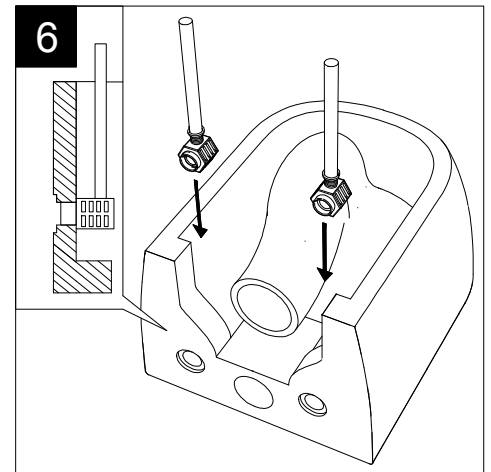

FRONT

LEFT

GSG
CERAMIC DESIGN

Vaso sospeso Box
Box wc wall hung

TOP

REAR

SECTION

Designation Vaso sospeso Box Box wc wall hung	<p>This drawing including the respectedata may neither be duplicated nor modified nor altered without the consent of GSG Ceramic Design. The use of the data/technical drawings take place at users own risk and under exclusion of any liability of GSG Ceramic Design. The dimensions are not binding; products are subject to changes. Measurement shown may be subjected to small variations or are indicative.</p>
Scale 1:10	
cod. BXWCSO	

Guida all'installazione dei vasi sospesi con kit di fissaggio dal basso (cod. ACS40)

Serie: LIKE - BRIO - TOUCH - OZ - BOX - GLASS - TIME - FLUT - SPEED

Installation guide for wall-hung wc's with bottom fixing kit (cod. ACS40)

Series: LIKE - BRIO - TOUCH - OZ - BOX - GLASS - TIME - FLUT - SPEED

①

Guida all'istallazione dei vasi sospesi con kit di fissaggio dal basso (cod. ACS40)

Serie: LIKE - BRIO - TOUCH - OZ - BOX - GLASS - TIME - FLUT - SPEED