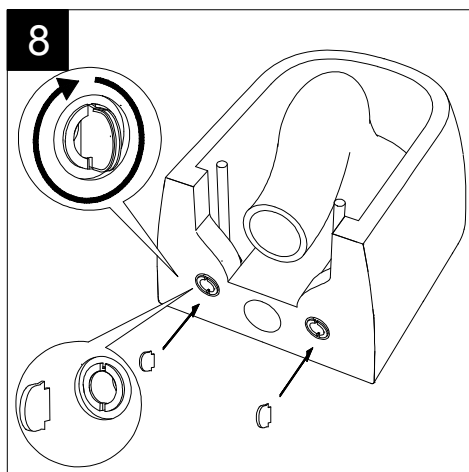

FRONT

LEFT

GSG
CERAMIC DESIGN

Vaso sospeso Box
Box wc wall hung

TOP

REAR

SECTION

Designation Vaso sospeso Box Box wc wall hung	<p>This drawing including the respectedata may neither be duplicated nor modified nor altered without the consent of GSG Ceramic Design. The use of the data/technical drawings take place at users own risk and under exclusion of any liability of GSG Ceramic Design. The dimensions are not binding; products are subject to changes. Measurement shown may be subjected to small variations or are indicative.</p>
Scale 1:10	
cod. BXWCSO	

Guida all'installazione dei vasi sospesi con kit di fissaggio dal basso (cod. ACS40)

Serie: LIKE - BRIO - TOUCH - OZ - BOX - GLASS - TIME - FLUT - SPEED

Installation guide for wall-hung wc's with bottom fixing kit (cod. ACS40)

Series: LIKE - BRIO - TOUCH - OZ - BOX - GLASS - TIME - FLUT - SPEED

①

Guida all'istallazione dei vasi sospesi con kit di fissaggio dal basso (cod. ACS40)

Serie: LIKE - BRIO - TOUCH - OZ - BOX - GLASS - TIME - FLUT - SPEED