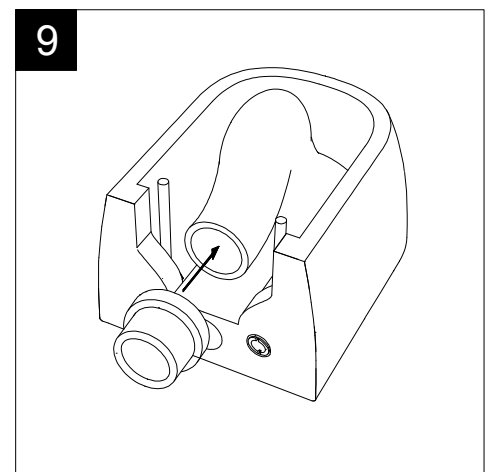

FRONT

LEFT

GSG
CERAMIC DESIGN

Vaso sospeso Box
Box wc wall hung

TOP

REAR

SECTION

Designation Vaso sospeso Box Box wc wall hung	<p>This drawing including the respectedata may neither be duplicated nor modified nor altered without the consent of GSG Ceramic Design. The use of the data/technical drawings take place at users own risk and under exclusion of any liability of GSG Ceramic Design. The dimensions are not binding; products are subject to changes. Measurement shown may be subjected to small variations or are indicative.</p>
Scale 1:10	
cod. BXWCSO	

Guida all'installazione dei vasi sospesi con kit di fissaggio dal basso (cod. ACS40)

Serie: LIKE - BRIO - TOUCH - OZ - BOX - GLASS - TIME - FLUT - SPEED

Installation guide for wall-hung wc's with bottom fixing kit (cod. ACS40)

Series: LIKE - BRIO - TOUCH - OZ - BOX - GLASS - TIME - FLUT - SPEED

①

Guida all'istallazione dei vasi sospesi con kit di fissaggio dal basso (cod. ACS40)

Serie: LIKE - BRIO - TOUCH - OZ - BOX - GLASS - TIME - FLUT - SPEED