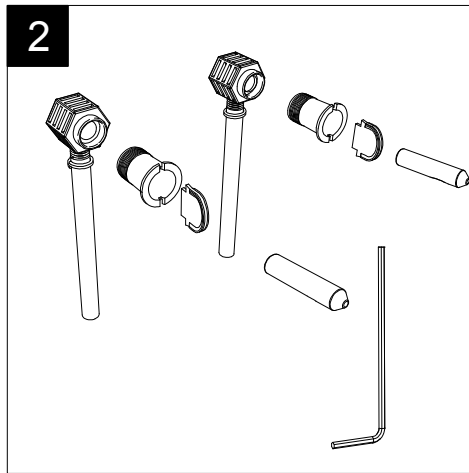

FRONT

LEFT

GSG
CERAMIC DESIGN

Vaso sospeso Box
Box wc wall hung

TOP

REAR

SECTION

Designation Vaso sospeso Box Box wc wall hung	<p>This drawing including the respectedata may neither be duplicated nor modified nor altered without the consent of GSG Ceramic Design. The use of the data/technical drawings take place at users own risk and under exclusion of any liability of GSG Ceramic Design. The dimensions are not binding; products are subject to changes. Measurement shown may be subjected to small variations or are indicative.</p>
Scale 1:10	
cod. BXWCSO	

Guida all'installazione dei vasi sospesi con kit di fissaggio dal basso (cod. ACS40)

Serie: LIKE - BRIO - TOUCH - OZ - BOX - GLASS - TIME - FLUT - SPEED

Installation guide for wall-hung wc's with bottom fixing kit (cod. ACS40)

Series: LIKE - BRIO - TOUCH - OZ - BOX - GLASS - TIME - FLUT - SPEED

①

Guida all'istallazione dei vasi sospesi con kit di fissaggio dal basso (cod. ACS40)

Serie: LIKE - BRIO - TOUCH - OZ - BOX - GLASS - TIME - FLUT - SPEED

Installation guide for wall-hung wc's with bottom fixing kit (cod. ACS40)

Series: LIKE - BRIO - TOUCH - OZ - BOX - GLASS - TIME - FLUT - SPEED

②