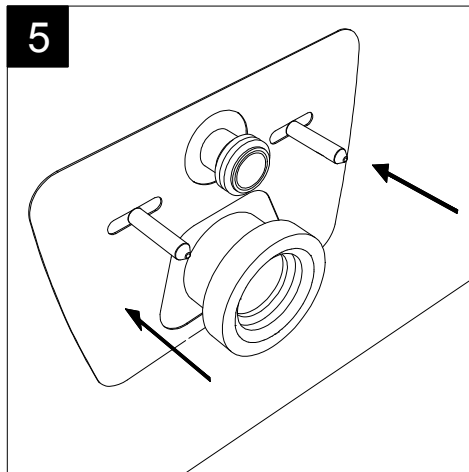

FRONT

LEFT

GSG
CERAMIC DESIGN

Vaso sospeso Box
Box wc wall hung

TOP

REAR

SECTION

Designation Vaso sospeso Box Box wc wall hung	<p>This drawing including the respectedata may neither be duplicated nor modified nor altered without the consent of GSG Ceramic Design. The use of the data/technical drawings take place at users own risk and under exclusion of any liability of GSG Ceramic Design. The dimensions are not binding; products are subject to changes. Measurement shown may be subjected to small variations or are indicative.</p>
Scale 1:10	
cod. BXWCSO	

Guida all'installazione dei vasi sospesi con kit di fissaggio dal basso (cod. ACS40)

Serie: LIKE - BRIO - TOUCH - OZ - BOX - GLASS - TIME - FLUT - SPEED

Installation guide for wall-hung wc's with bottom fixing kit (cod. ACS40)

Series: LIKE - BRIO - TOUCH - OZ - BOX - GLASS - TIME - FLUT - SPEED

①

Guida all'istallazione dei vasi sospesi con kit di fissaggio dal basso (cod. ACS40)

Serie: LIKE - BRIO - TOUCH - OZ - BOX - GLASS - TIME - FLUT - SPEED