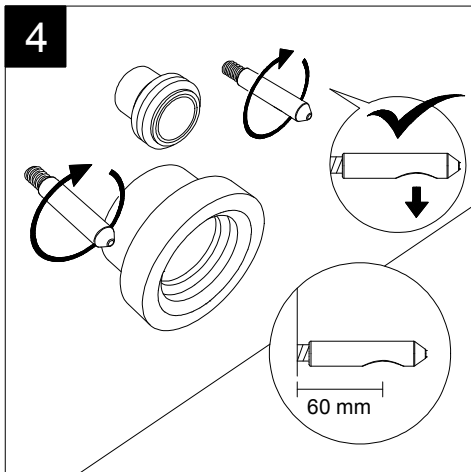

FRONT

LEFT

GSG
CERAMIC DESIGN

Vaso sospeso Box
Box wc wall hung

TOP

REAR

SECTION

Designation Vaso sospeso Box Box wc wall hung	<p>This drawing including the respectedata may neither be duplicated nor modified nor altered without the consent of GSG Ceramic Design. The use of the data/technical drawings take place at users own risk and under exclusion of any liability of GSG Ceramic Design. The dimensions are not binding; products are subject to changes. Measurement shown may be subjected to small variations or are indicative.</p>
Scale 1:10	
cod. BXWCSO	

Guida all'installazione dei vasi sospesi con kit di fissaggio dal basso (cod. ACS40)

Serie: LIKE - BRIO - TOUCH - OZ - BOX - GLASS - TIME - FLUT - SPEED

Installation guide for wall-hung wc's with bottom fixing kit (cod. ACS40)

Series: LIKE - BRIO - TOUCH - OZ - BOX - GLASS - TIME - FLUT - SPEED

①

Guida all'istallazione dei vasi sospesi con kit di fissaggio dal basso (cod. ACS40)

Serie: LIKE - BRIO - TOUCH - OZ - BOX - GLASS - TIME - FLUT - SPEED

Installation guide for wall-hung wc's with bottom fixing kit (cod. ACS40)

Series: LIKE - BRIO - TOUCH - OZ - BOX - GLASS - TIME - FLUT - SPEED

②