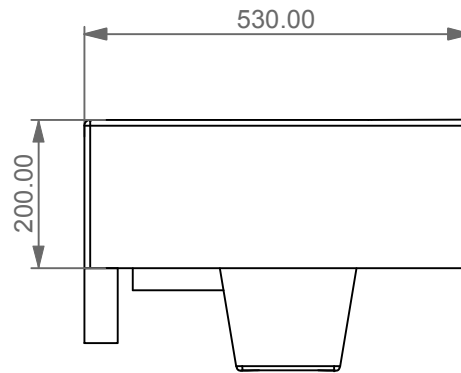

FRONT

LEFT

GSG
CERAMIC DESIGN

Vaso sospeso Box
Box wc wall hung

TOP

REAR

SECTION

Designation Vaso sospeso Box Box wc wall hung	<p>This drawing including the respectedata may neither be duplicated nor modified nor altered without the consent of GSG Ceramic Design. The use of the data/technical drawings take place at users own risk and under exclusion of any liability of GSG Ceramic Design. The dimensions are not binding; products are subject to changes. Measurement shown may be subjected to small variations or are indicative.</p>
Scale 1:10	
cod. BXWCSO	

Guida all'installazione dei vasi sospesi con kit di fissaggio dal basso (cod. ACS40)

Serie: LIKE - BRIO - TOUCH - OZ - BOX - GLASS - TIME - FLUT - SPEED

Installation guide for wall-hung wc's with bottom fixing kit (cod. ACS40)

Series: LIKE - BRIO - TOUCH - OZ - BOX - GLASS - TIME - FLUT - SPEED

①

Guida all'istallazione dei vasi sospesi con kit di fissaggio dal basso (cod. ACS40)

Serie: LIKE - BRIO - TOUCH - OZ - BOX - GLASS - TIME - FLUT - SPEED