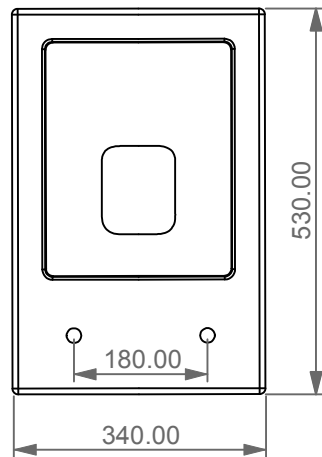

FRONT

LEFT

GSG
CERAMIC DESIGN

Vaso sospeso Box
Box wc wall hung

TOP

REAR

SECTION

Designation Vaso sospeso Box Box wc wall hung	<p>This drawing including the respectedata may neither be duplicated nor modified nor altered without the consent of GSG Ceramic Design. The use of the data/technical drawings take place at users own risk and under exclusion of any liability of GSG Ceramic Design. The dimensions are not binding; products are subject to changes. Measurement shown may be subjected to small variations or are indicative.</p>
Scale 1:10	
cod. BXWCSO	

Guida all'installazione dei vasi sospesi con kit di fissaggio dal basso (cod. ACS40)

Serie: LIKE - BRIO - TOUCH - OZ - BOX - GLASS - TIME - FLUT - SPEED

Installation guide for wall-hung wc's with bottom fixing kit (cod. ACS40)