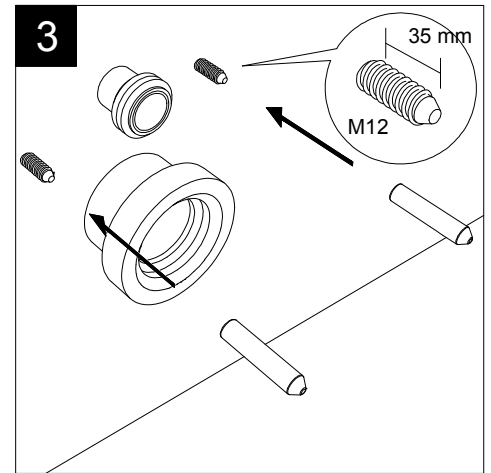

FRONT

LEFT

GSG
CERAMIC DESIGN

Vaso sospeso Box
Box wc wall hung

TOP

REAR

SECTION

Designation Vaso sospeso Box Box wc wall hung	<p>This drawing including the respectedata may neither be duplicated nor modified nor altered without the consent of GSG Ceramic Design. The use of the data/technical drawings take place at users own risk and under exclusion of any liability of GSG Ceramic Design. The dimensions are not binding; products are subject to changes. Measurement shown may be subjected to small variations or are indicative.</p>
Scale 1:10	
cod. BXWCSO	

Guida all'installazione dei vasi sospesi con kit di fissaggio dal basso (cod. ACS40)

Serie: LIKE - BRIO - TOUCH - OZ - BOX - GLASS - TIME - FLUT - SPEED

Installation guide for wall-hung wc's with bottom fixing kit (cod. ACS40)

Series: LIKE - BRIO - TOUCH - OZ - BOX - GLASS - TIME - FLUT - SPEED

①

Guida all'istallazione dei vasi sospesi con kit di fissaggio dal basso (cod. ACS40)

Serie: LIKE - BRIO - TOUCH - OZ - BOX - GLASS - TIME - FLUT - SPEED

Installation guide for wall-hung wc's with bottom fixing kit (cod. ACS40)

Series: LIKE - BRIO - TOUCH - OZ - BOX - GLASS - TIME - FLUT - SPEED

②