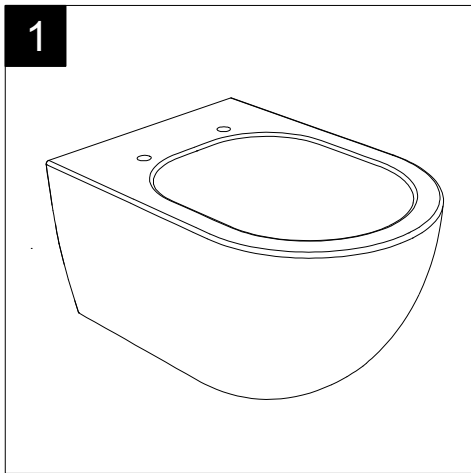

FRONT

LEFT

GSG
CERAMIC DESIGN

Vaso sospeso Box
Box wc wall hung

TOP

REAR

SECTION

Designation Vaso sospeso Box Box wc wall hung	<p>This drawing including the respectedata may neither be duplicated nor modified nor altered without the consent of GSG Ceramic Design. The use of the data/technical drawings take place at users own risk and under exclusion of any liability of GSG Ceramic Design. The dimensions are not binding; products are subject to changes. Measurement shown may be subjected to small variations or are indicative.</p>
Scale 1:10	
cod. BXWCSO	

Guida all'installazione dei vasi sospesi con kit di fissaggio dal basso (cod. ACS40)

Serie: LIKE - BRIO - TOUCH - OZ - BOX - GLASS - TIME - FLUT - SPEED

Installation guide for wall-hung wc's with bottom fixing kit (cod. ACS40)

Series: LIKE - BRIO - TOUCH - OZ - BOX - GLASS - TIME - FLUT - SPEED

①

Guida all'istallazione dei vasi sospesi con kit di fissaggio dal basso (cod. ACS40)

Serie: LIKE - BRIO - TOUCH - OZ - BOX - GLASS - TIME - FLUT - SPEED