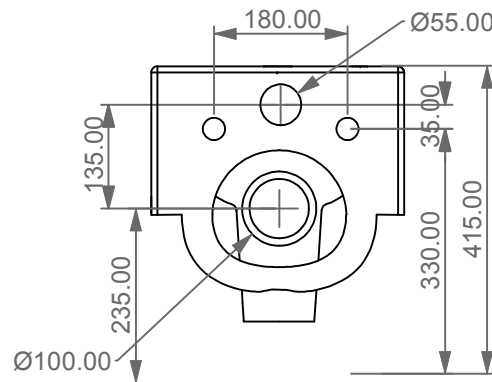

FRONT

LEFT

GSG
CERAMIC DESIGN

Vaso sospeso Box
Box wc wall hung

TOP

REAR

SECTION

Designation Vaso sospeso Box Box wc wall hung	<p>This drawing including the respectedata may neither be duplicated nor modified nor altered without the consent of GSG Ceramic Design. The use of the data/technical drawings take place at users own risk and under exclusion of any liability of GSG Ceramic Design. The dimensions are not binding; products are subject to changes. Measurement shown may be subjected to small variations or are indicative.</p>
Scale 1:10	
cod. BXWCSO	

Guida all'installazione dei vasi sospesi con kit di fissaggio dal basso (cod. ACS40)

Serie: LIKE - BRIO - TOUCH - OZ - BOX - GLASS - TIME - FLUT - SPEED

Installation guide for wall-hung wc's with bottom fixing kit (cod. ACS40)

Series: LIKE - BRIO - TOUCH - OZ - BOX - GLASS - TIME - FLUT - SPEED

①

Guida all'istallazione dei vasi sospesi con kit di fissaggio dal basso (cod. ACS40)

Serie: LIKE - BRIO - TOUCH - OZ - BOX - GLASS - TIME - FLUT - SPEED