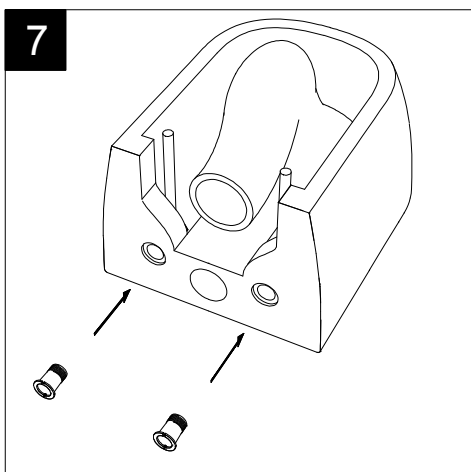

FRONT

LEFT

GSG
CERAMIC DESIGN

Vaso sospeso Box
Box wc wall hung

TOP

REAR

SECTION

Designation Vaso sospeso Box Box wc wall hung	<p>This drawing including the respectedata may neither be duplicated nor modified nor altered without the consent of GSG Ceramic Design. The use of the data/technical drawings take place at users own risk and under exclusion of any liability of GSG Ceramic Design. The dimensions are not binding; products are subject to changes. Measurement shown may be subjected to small variations or are indicative.</p>
Scale 1:10	
cod. BXWCSO	

Guida all'installazione dei vasi sospesi con kit di fissaggio dal basso (cod. ACS40)

Serie: LIKE - BRIO - TOUCH - OZ - BOX - GLASS - TIME - FLUT - SPEED

Installation guide for wall-hung wc's with bottom fixing kit (cod. ACS40)

Series: LIKE - BRIO - TOUCH - OZ - BOX - GLASS - TIME - FLUT - SPEED

①

Guida all'istallazione dei vasi sospesi con kit di fissaggio dal basso (cod. ACS40)

Serie: LIKE - BRIO - TOUCH - OZ - BOX - GLASS - TIME - FLUT - SPEED