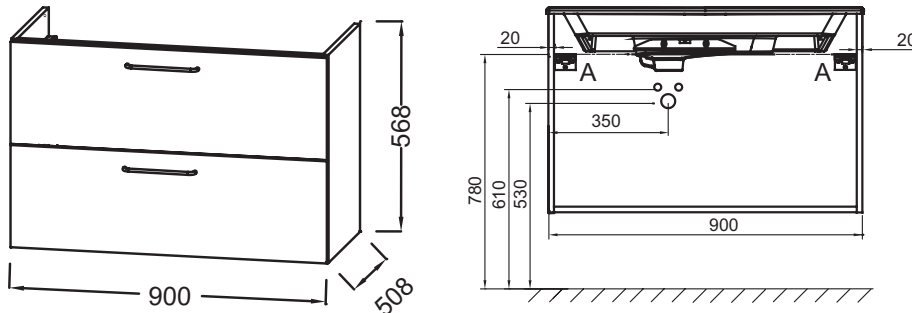

# ODÉON RIVE GAUCHE - Base unit for vanity top 90 cm, 2 drawers, white handles

Jacob Delafon  
PARIS

EB2523-R6

Collection: ODÉON RIVE GAUCHE

Finish\*:

Main features:

## Features

- DIMENSIONS: 90 x 50.80 x 56.80 cm
- MATERIAL: Lacquer or melamine
- NORMS AND REGULATION: NF
- WEIGHT: 36.1 kg
- INSTALLATION TYPE: Wall-hung
- VERSION: White handle

## Required products

- EXAV112-Z: Vanity top 90 cm
- EB2563: Frosted glass vanity top, 91 cm

## Technical drawing

Product Specification: Base unit for vanity top 90 cm, 2 drawers, white handles. EB2523-R6. Collection: ODÉON RIVE GAUCHE. DIMENSIONS: 90 x 50.80 x 56.80 cm. WEIGHT: 36.1 kg. MATERIAL: Lacquer or melamine. INSTALLATION TYPE: Wall-hung. NORMS AND REGULATION: NF. VERSION: White handle.