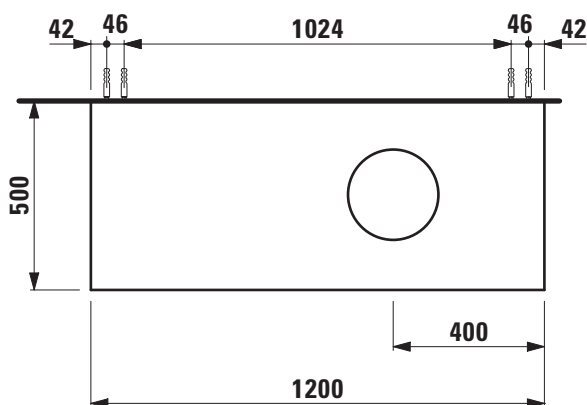

### TECHNICAL DATA

Order no.	42412.2, 42413.2 / 4 drawers	Mounting acc. incl.	Installation set, order no. 49240.7
Dimensions (WxHxD)	1200 x 332 x 500 mm	Mounting information	The walls installed on must meet the requirements of the furniture in terms of weight and the supplied fastening elements. If this cannot be guaranteed another method of installation needs to be chosen.
Matching for	42412.2 – washbasin, order no. 81897.1 42413.2 – washbasin, order no. 81897.2	Colours	630 – Noce canaletto, surface lacquered real wood veneer 631 – White, surface lacquered with technical marble top
Specification	Body/Front – Surface lacquered real wood veneer or lacquered white with technical marble top Integrated handle in the front 1 cut out right		
Weight	630 – 53,5 kg 631 – 63,5 kg		
Accessories excl.	Drawer separations small, order no. 49240.1 large, order no. 49240.2 Space saving siphon, order no. 89424.0		

### TECHNICAL DRAWINGS / S 1 : 20

X = The exact height must be set during installation.