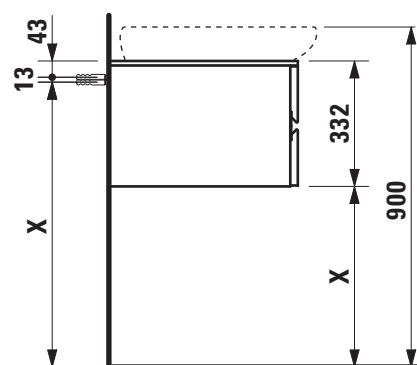

### TECHNICAL DATA

Order no.	42412.2, 42413.2 / 4 drawers	Mounting acc. incl.	Installation set, order no. 49240.7
Dimensions (WxHxD)	1200 x 332 x 500 mm	Mounting information	The walls installed on must meet the requirements of the furniture in terms of weight and the supplied fastening elements. If this cannot be guaranteed another method of installation needs to be chosen.
Matching for	42412.2 – washbasin, order no. 81897.1 42413.2 – washbasin, order no. 81897.2	Colours	630 – Noce canaletto, surface lacquered real wood veneer 631 – White, surface lacquered with technical marble top
Specification	Body/Front – Surface lacquered real wood veneer or lacquered white with technical marble top Integrated handle in the front 1 cut out right		
Weight	630 – 53,5 kg 631 – 63,5 kg		
Accessories excl.	Drawer separations small, order no. 49240.1 large, order no. 49240.2 Space saving siphon, order no. 89424.0		

### TECHNICAL DRAWINGS / S 1 : 20

X = The exact height must be set during installation.