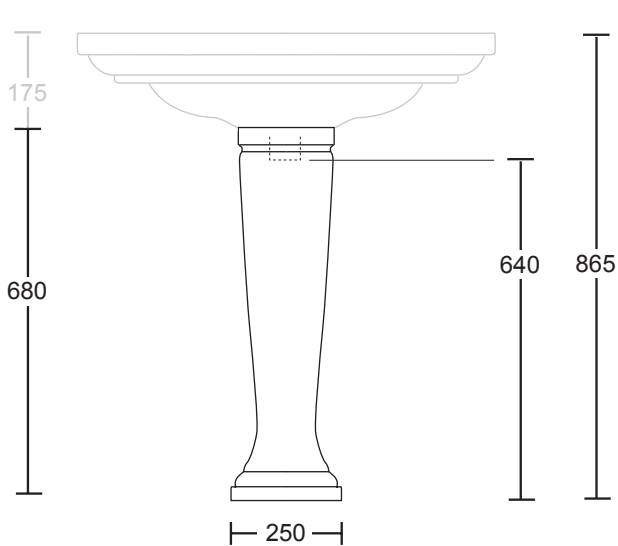

Ceramic Collection	
Radcliffe	Pedestal

We recommend that all products are purchased with the assistance of a specialist bathroom retailer and always installed by an experienced installer who is a member of a recognized association. All sizes quoted are nominal: items may vary by plus or minus 2% against the figures quoted. When planning installations where dimensions are critical, it is essential that the space allowed for individual items is physically checked. Imperial Bathrooms can not be held liable for any costs associated with items not fitting in any given area. The contents of this statement are based on information correct at the time of publication. We reserve the right to make alterations and changes in product characteristics, fixing, packaging, operation etc at any time without notice.