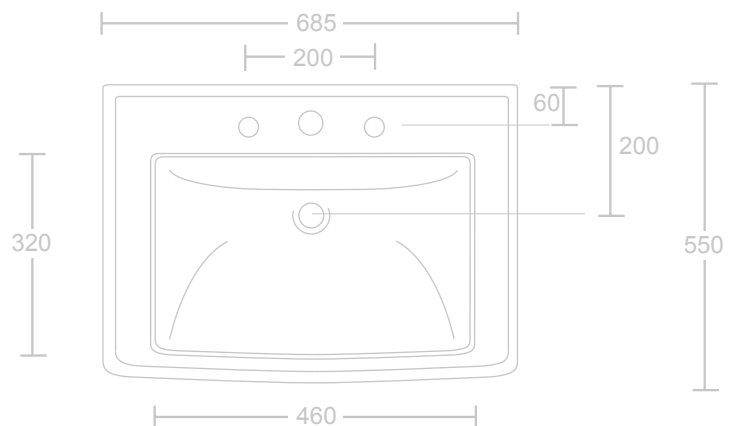

Ceramic Collection	
Radcliffe	Pedestal

We recommend that all products are purchased with the assistance of a specialist bathroom retailer and always installed by an experienced installer who is a member of a recognized association. All sizes quoted are nominal: items may vary by plus or minus 2% against the figures quoted. When planning installations where dimensions are critical, it is essential that the space allowed for individual items is physically checked. Imperial Bathrooms can not be held liable for any costs associated with items not fitting in any given area. The contents of this statement are based on information correct at the time of publication. We reserve the right to make alterations and changes in product characteristics, fixing, packaging, operation etc at any time without notice.