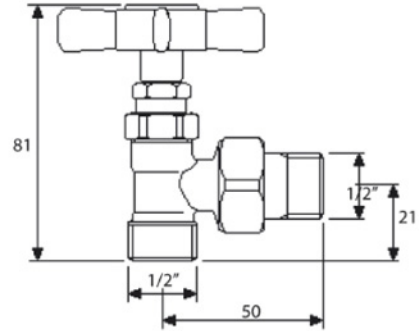

TOWELWARMER Collection	
Code	Description
9060-C 9061-I/N/O/OR 9061-B/ND/R	Angel towel warmer 675x970 mm (430 W - 380 Kcal/h t 50°) Chrome Incalux, Nickel, Dark Gold, Rose Gold Bronze, Dark Nickel, Copper

Verona - Italy
 tel. +39 045 8006917
 fax. +39 045 8020111
 gentry-home.com

TOWELWARMER Collection	
Code	Description
9127-C 9128-I/N/O/OR 9128-B/ND/R	Valves (pair) Chrome Incalux, Nickel, Dark Gold, Rose Gold Bronze, Dark Nickel, Copper Fittings available 12/14/16 copper 12/14/16 covered
9126	Electrical element complete with thermostatic control