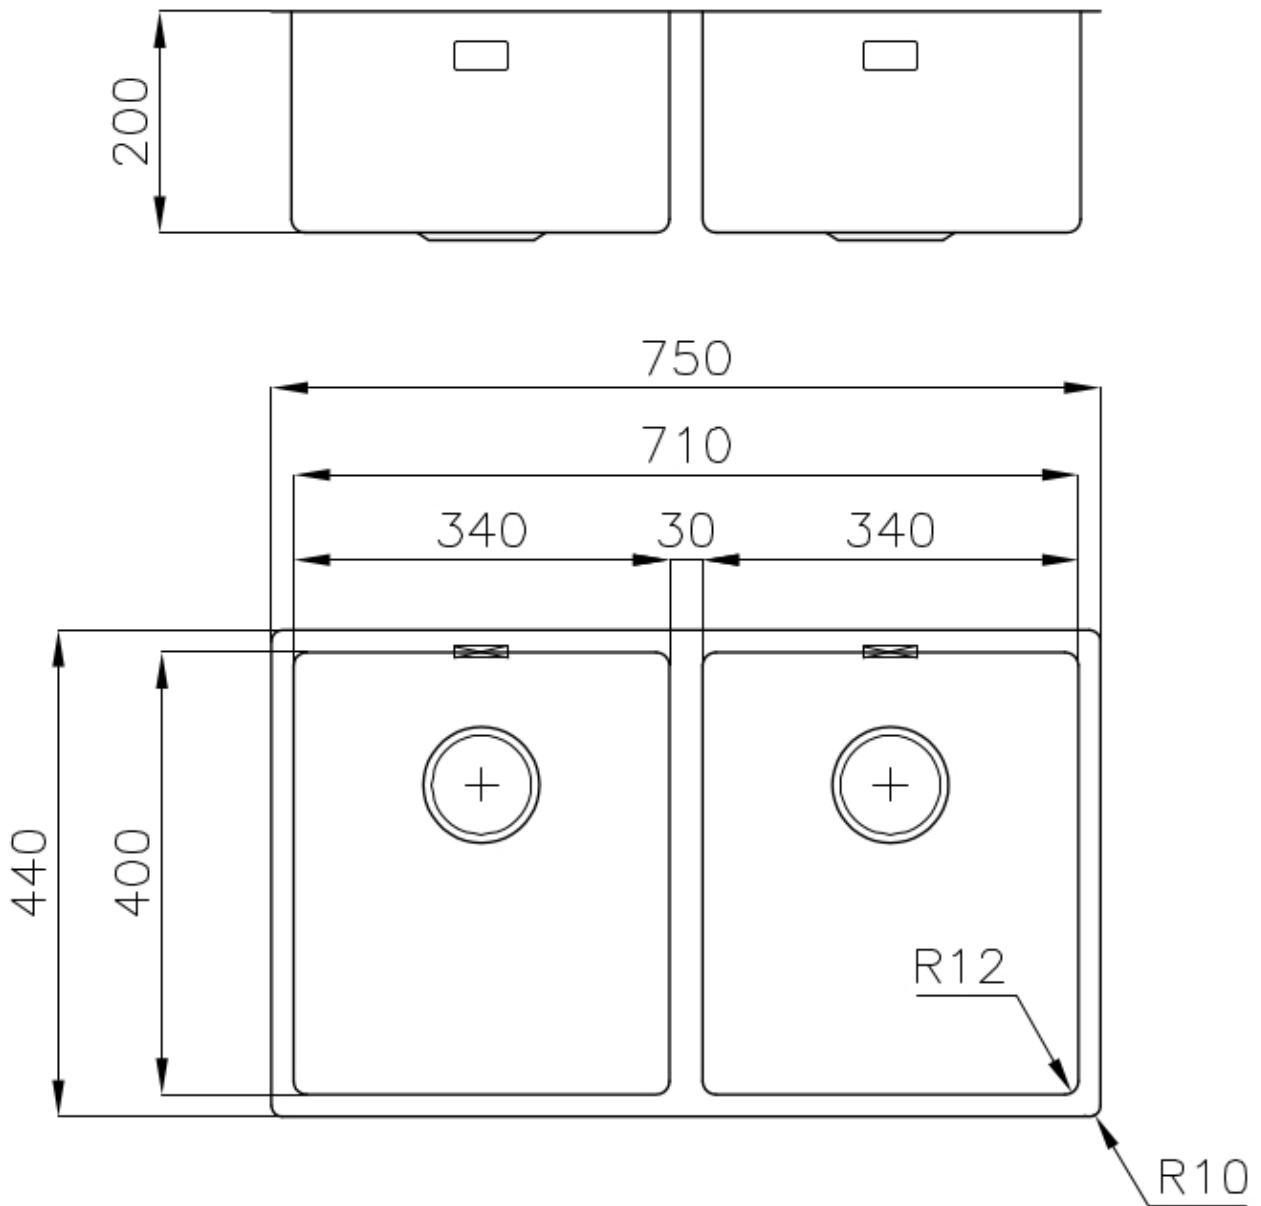

Sink S4001 - 3352 050

Sinks

Code: 3352 050

DETAILS

Finish Foster brushed

Material AISI 304 stainless steel

Texture Satin

Base 80 cm

Edge/Installation Type Flush-mount | Top-mount

Dimensions 750x440 mm

Standard fittings Fixing hooks, gasket, drain, overflow and siphon, boxed packing

Mixer holes No standard holes

Built-in hole View technical data sheet (for all Flush-mount / Top-mount models and Under-mount models)

Drainer	No
Width	75 cm
Bowl dimension	340x400mm
Number of bowls	2 bowls
Waste fitting	Drain SPACE 3,5"

FEATURES

Deep bowls	This bowls reach an important depth, over 20 cm, thanks to the advanced production technology, that can be offer great capieny and practicity in all the washing operations.
High thickness	1mm thick steel. A significant thickness, which guarantees the maximum sturdiness and durability.
Perimetral overflow	The overflow is always a security on the Foster sinks that prevents the overflow of water in case of oversights. The perimeter drain solution improves aesthetics thanks to its square and essential shape.
Save space system	Drain and siphon are designed to leave as much space as possible in the under-sink area, more and more useful today for theseparate waste collection systems.
Small radius	Bowls with squared shapes with a modern design and an increased capacity, for a minimal aesthetics connected with an extreme practicity.
Space waste fitting	The elegant SPACE steel cap closes the drain and leaves no visible residues collected in the basket below. Space also has a small footprint and allows the optimal use of the under-sink compartment.

TECHNICAL DATA

intaglio per il troppo-pieno
solo con top > 30 mm

recess for housing the over-flow
only for top > 30 mm

- Built-in cut out for FTS – Foratura per installazione FTS

OPTIONAL ACCESSORIES

Glass chopping board 8631 300