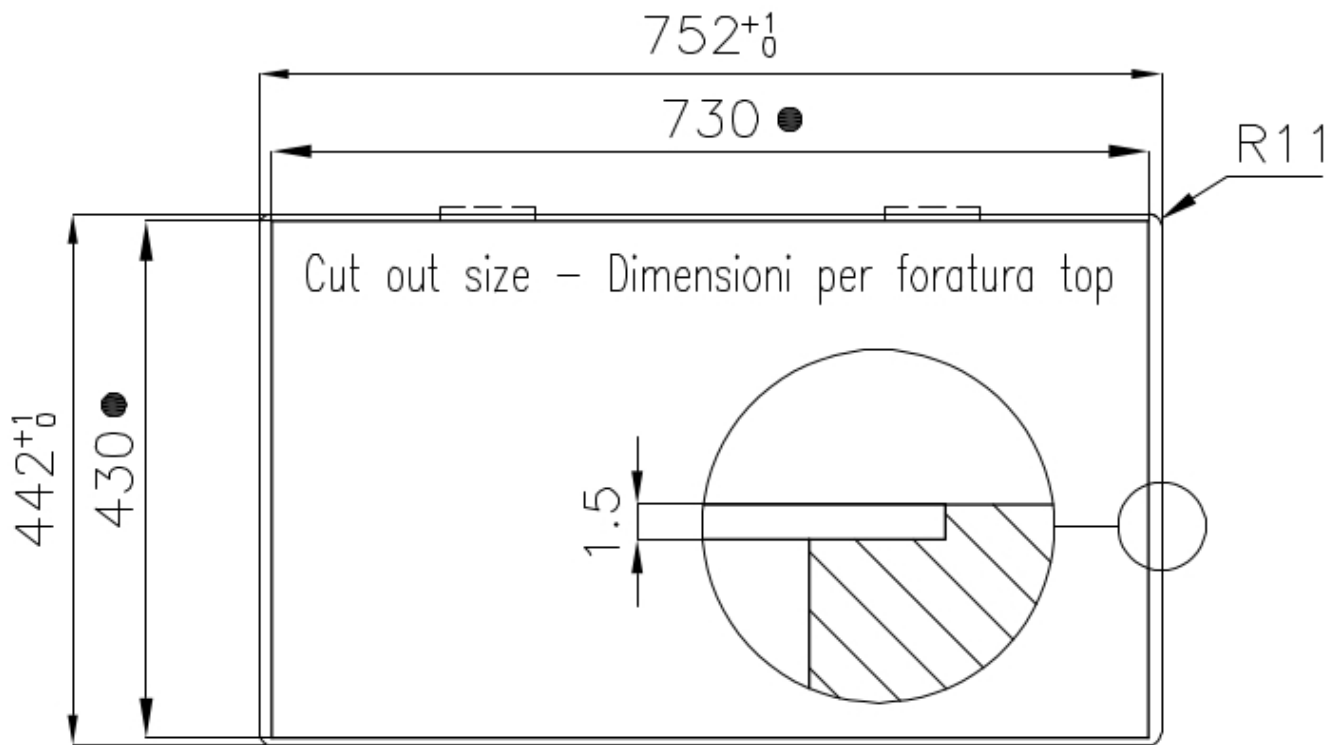

Edge/Installation Type Flush-mount | Top-mount

Dimensions 750x440 mm

Standard fittings Fixing hooks, gasket, drain, overflow and siphon, boxed packing

Mixer holes No standard holes

Built-in hole View technical data sheet (for all Flush-mount / Top-mount models and Under-mount models)

Drainer	No
Width	75 cm
Bowl dimension	340x400mm
Number of bowls	2 bowls
Waste fitting	Drain SPACE 3,5"

FEATURES

Deep bowls	This bowls reach an important depth, over 20 cm, thanks to the advanced production technology, that can be offer great capieny and practicity in all the washing operations.
High thickness	1mm thick steel. A significant thickness, which guarantees the maximum sturdiness and durability.
Perimetral overflow	The overflow is always a security on the Foster sinks that prevents the overflow of water in case of oversights. The perimeter drain solution improves aesthetics thanks to its square and essential shape.
Save space system	Drain and siphon are designed to leave as much space as possible in the under-sink area, more and more useful today for theseparate waste collection systems.
Small radius	Bowls with squared shapes with a modern design and an increased capacity, for a minimal aesthetics connected with an extreme practicity.
Space waste fitting	The elegant SPACE steel cap closes the drain and leaves no visible residues collected in the basket below. Space also has a small footprint and allows the optimal use of the under-sink compartment.

TECHNICAL DATA

intaglio per il troppo-pieno
solo con top > 30 mm

recess for housing the over-flow
only for top > 30 mm

- Built-in cut out for FTS – Foratura per installazione FTS

OPTIONAL ACCESSORIES

Glass chopping board 8631 300