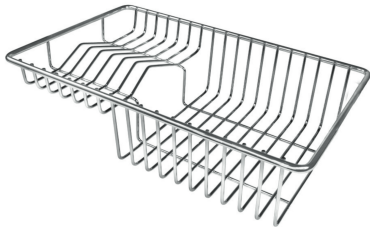

Drainer	No
Width	75 cm
Bowl dimension	340x400mm
Number of bowls	2 bowls
Waste fitting	Drain SPACE 3,5"

FEATURES

Deep bowls	This bowls reach an important depth, over 20 cm, thanks to the advanced production technology, that can be offer great capieny and practicity in all the washing operations.
High thickness	1mm thick steel. A significant thickness, which guarantees the maximum sturdiness and durability.
Perimetral overflow	The overflow is always a security on the Foster sinks that prevents the overflow of water in case of oversights. The perimeter drain solution improves aesthetics thanks to its square and essential shape.
Save space system	Drain and siphon are designed to leave as much space as possible in the under-sink area, more and more useful today for theseparate waste collection systems.
Small radius	Bowls with squared shapes with a modern design and an increased capacity, for a minimal aesthetics connected with an extreme practicity.
Space waste fitting	The elegant SPACE steel cap closes the drain and leaves no visible residues collected in the basket below. Space also has a small footprint and allows the optimal use of the under-sink compartment.

HPDE Chopping board 8657 001

HPDE Twin chopping board 8644 101

Iroko-wood chopping board with stainless steel colander 8644 042

Iroko-wood sliding chopping board 8644 041

Stainless steel plate rack 8100 201

Stainless steel plate rack 8100 303

White bowl 8153 100

Graters kit with ring-holder and food collection tray 8159 101

Stainless steel basket 8611 000

Stainless steel perforated tray 8151 000

WARNING:

The accessories 8159101, 8100303,8151000 are only usable in combination with 8644101