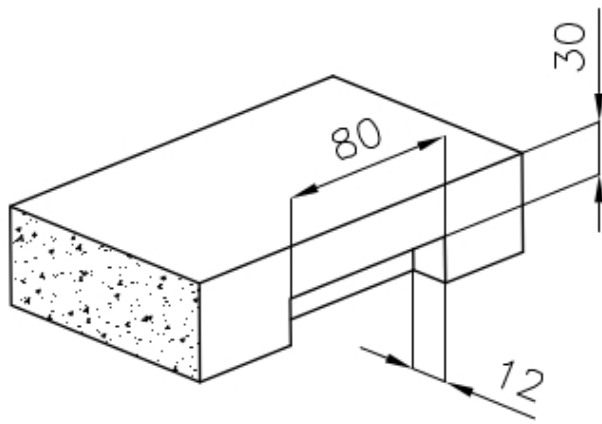

Sink S4001 - 3352 050

Sinks

Code: 3352 050

DETAILS

Finish Foster brushed

Material AISI 304 stainless steel

Texture Satin

Base 80 cm

Edge/Installation Type Flush-mount | Top-mount

Dimensions 750x440 mm

Standard fittings Fixing hooks, gasket, drain, overflow and siphon, boxed packing

Mixer holes No standard holes

Built-in hole View technical data sheet (for all Flush-mount / Top-mount models and Under-mount models)

Drainer	No
Width	75 cm
Bowl dimension	340x400mm
Number of bowls	2 bowls
Waste fitting	Drain SPACE 3,5"

FEATURES

Deep bowls	This bowls reach an important depth, over 20 cm, thanks to the advanced production technology, that can be offer great capieny and practicity in all the washing operations.
High thickness	1mm thick steel. A significant thickness, which guarantees the maximum sturdiness and durability.
Perimetral overflow	The overflow is always a security on the Foster sinks that prevents the overflow of water in case of oversights. The perimeter drain solution improves aesthetics thanks to its square and essential shape.
Save space system	Drain and siphon are designed to leave as much space as possible in the under-sink area, more and more useful today for theseparate waste collection systems.
Small radius	Bowls with squared shapes with a modern design and an increased capacity, for a minimal aesthetics connected with an extreme practicity.
Space waste fitting	The elegant SPACE steel cap closes the drain and leaves no visible residues collected in the basket below. Space also has a small footprint and allows the optimal use of the under-sink compartment.

TECHNICAL DATA

intaglio per il troppo-pieno
solo con top > 30 mm

recess for housing the over-flow
only for top > 30 mm

- Built-in cut out for FTS – Foratura per installazione FTS

OPTIONAL ACCESSORIES

Glass chopping board 8631 300