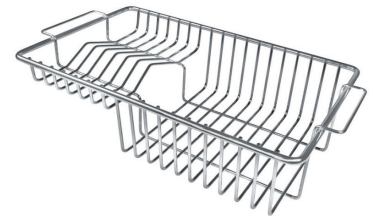

Drainer	No
Width	75 cm
Bowl dimension	340x400mm
Number of bowls	2 bowls
Waste fitting	Drain SPACE 3,5"

FEATURES

Deep bowls	This bowls reach an important depth, over 20 cm, thanks to the advanced production technology, that can be offer great capieny and practicity in all the washing operations.
High thickness	1mm thick steel. A significant thickness, which guarantees the maximum sturdiness and durability.
Perimetral overflow	The overflow is always a security on the Foster sinks that prevents the overflow of water in case of oversights. The perimeter drain solution improves aesthetics thanks to its square and essential shape.
Save space system	Drain and siphon are designed to leave as much space as possible in the under-sink area, more and more useful today for theseparate waste collection systems.
Small radius	Bowls with squared shapes with a modern design and an increased capacity, for a minimal aesthetics connected with an extreme practicity.
Space waste fitting	The elegant SPACE steel cap closes the drain and leaves no visible residues collected in the basket below. Space also has a small footprint and allows the optimal use of the under-sink compartment.

HPDE Chopping board 8657 001

HPDE Twin chopping board 8644 101

Iroko-wood chopping board with stainless steel colander 8644 042

Iroko-wood sliding chopping board 8644 041

Stainless steel plate rack 8100 201

Stainless steel plate rack 8100 303

White bowl 8153 100

Graters kit with ring-holder and food collection tray 8159 101

Stainless steel basket 8611 000

Stainless steel perforated tray 8151 000

WARNING:

The accessories 8159101, 8100303,8151000 are only usable in combination with 8644101