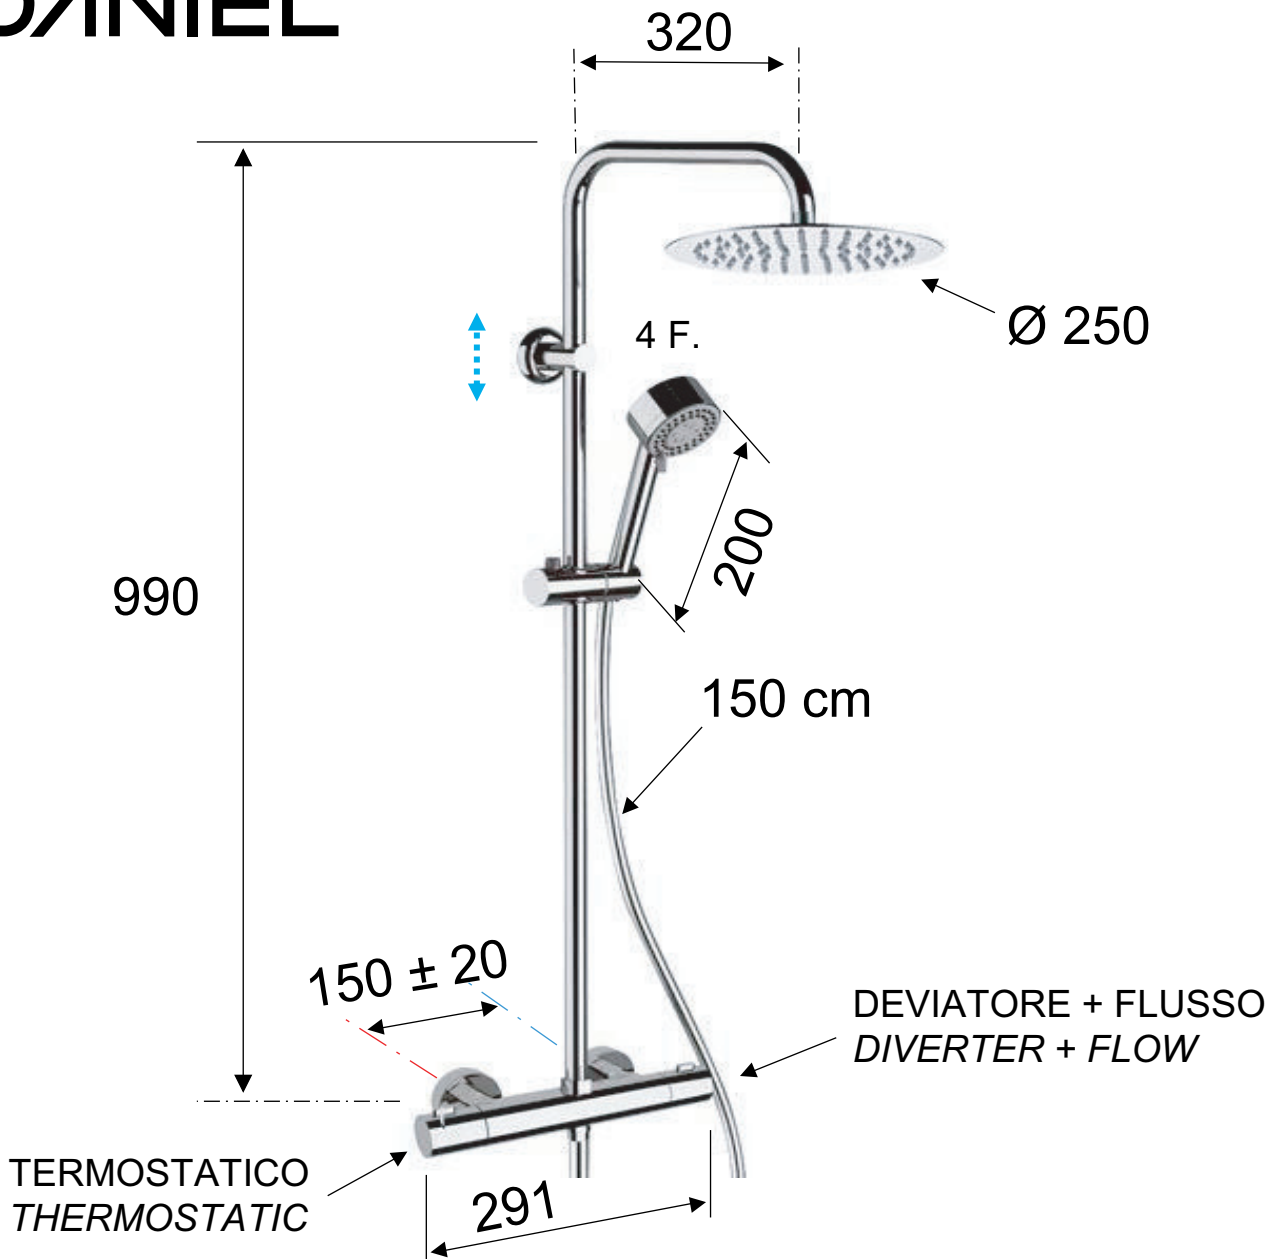

DANIEL

SCHEDA TECNICA TECHNICAL FEATURES

ART. COD.

XF636X7825

MATERIALI / MATERIALS

OTTONE CROMATO / CHROME PLATED BRASS
ABS CROMATO / CHROME PLATED ABS - INOX - SILICONE

CROMATURA / CHROME PLATING

UNI EN 248