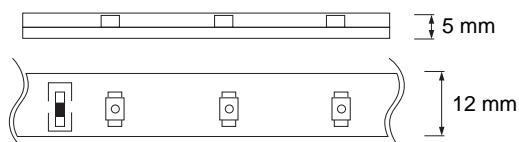

Technical Drawing

Features

- •High Lumen and CRI, Good quality & Constant Current driver.
- •High heat dissipation, low carbon and environmental protection.
- •SMD LED Lamp Base.
- •Very low energy consumption.