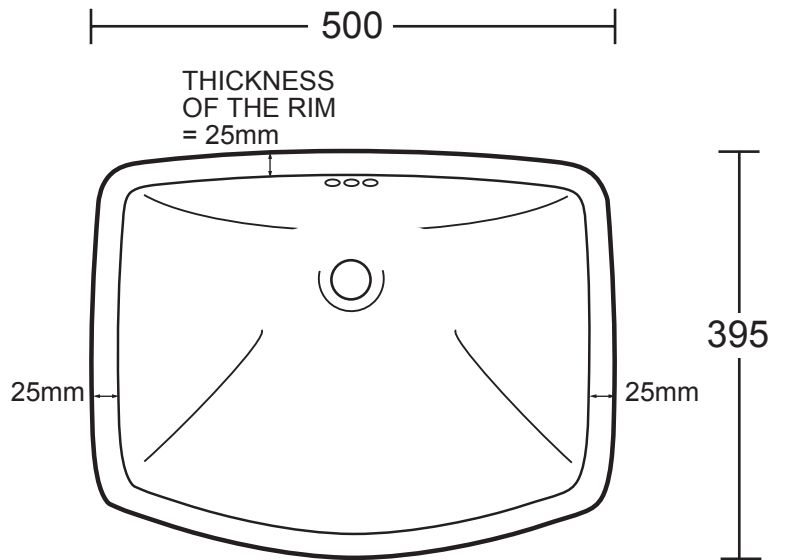

Ceramic Collection	
Radcliffe	Underslung basin

We recommend that all products are purchased with the assistance of a specialist bathroom retailer and always installed by an experienced installer who is a member of a recognized association. All sizes quoted are nominal: items may vary by plus minus 2% against the figures quoted. When planning installations where dimensions are critical, it is essential that the space allowed for individual items is physically checked. Imperial Bathrooms cannot be held liable for any costs associated with item not fitting in any given area. The contents of this statement are based on information correct at the time of publication. We reserve the right to make alterations and changes in product characteristics, fixing, packaging, operation etc. at any time without notice.