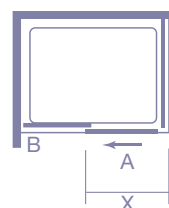

This product comes with the option of an eyelit handle
 - please add E to the end of the code for this preference e.g.
ARXFSL100E

Side Panels

| Size | Code | Adjustment Min-Max |
|------|-------------|--------------------|
| 760 | ARXFSPSL76 | 730-750 |
| 800 | ARXFSPSL80 | 770-790 |
| 900 | ARXFSPSL90 | 870-890 |
| 1000 | ARXFSPSL100 | 970-990 |

Tower Rail Handle

Eyelet Handle

Bottom Roller

Side Panel

A - Moving Panel
 B - Fixed Panel
 X - Door Opening

Configuration

| Size | Code | Door Opening X | Panel A Moving Panel | Panel B Fixed Panel |
|------|-----------|----------------|----------------------|---------------------|
| 1000 | ARXFSL100 | 385 | 505 | 440 |
| 1100 | ARXFSL110 | 435 | 555 | 490 |
| 1200 | ARXFSL120 | 485 | 605 | 540 |
| 1300 | ARXFSL130 | 535 | 655 | 590 |
| 1400 | ARXFSL140 | 585 | 705 | 640 |
| 1500 | ARXFSL150 | 585 | 705 | 740 |
| 1600 | ARXFSL160 | 585 | 705 | 840 |
| 1700 | ARXFSL170 | 585 | 705 | 940 |
| 1800 | ARXFSL180 | 585 | 705 | 1040 |

This product is handed - please choose L for Left and R for Right when ordering.