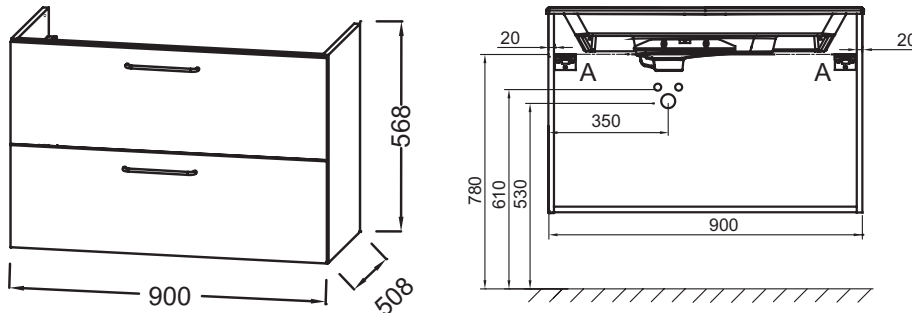

# ODÉON RIVE GAUCHE - Base unit for vanity top 90 cm, 2 drawers, bronze handles

Jacob Delafon  
PARIS

EB2523-R7

Collection: ODÉON RIVE GAUCHE

Finish\*:

Main features:

## Features

- DIMENSIONS: 90 x 50.80 x 56.80 cm
- MATERIAL: Lacquer or melamine
- NORMS AND REGULATION: NF
- WEIGHT: 36.1 kg
- INSTALLATION TYPE: Wall-hung
- VERSION: Bronze handle

## Required products

- EXAV112-Z: Vanity top 90 cm
- EB2563: Frosted glass vanity top, 91 cm

## Technical drawing

Product Specification: Base unit for vanity top 90 cm, 2 drawers, bronze handles. EB2523-R7. Collection: ODÉON RIVE GAUCHE. DIMENSIONS: 90 x 50.80 x 56.80 cm. WEIGHT: 36.1 kg. MATERIAL: Lacquer or melamine. INSTALLATION TYPE: Wall-hung. NORMS AND REGULATION: NF. VERSION: Bronze handle.