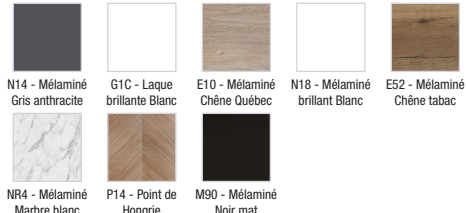

# ODÉON RIVE GAUCHE - Base unit for vanity top 90 cm, 2 drawers, bronze handles

Jacob Delafon  
PARIS

EB2523-R7

Collection: ODÉON RIVE GAUCHE

Finish\*:

Main features:

## Features

- DIMENSIONS: 90 x 50.80 x 56.80 cm
- MATERIAL: Lacquer or melamine
- NORMS AND REGULATION: NF
- WEIGHT: 36.1 kg
- INSTALLATION TYPE: Wall-hung
- VERSION: Bronze handle