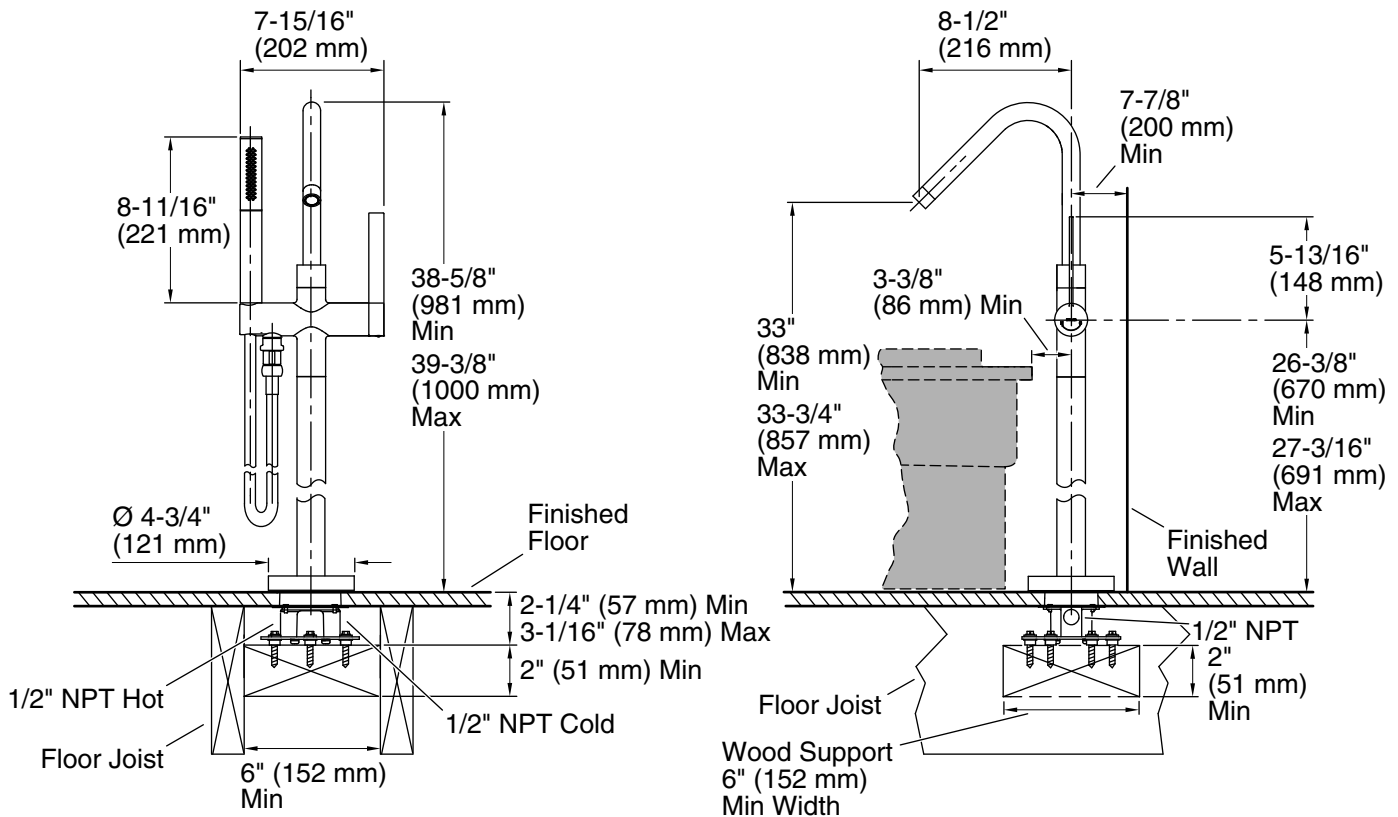

Features

- Single-lever handle allows for both on/off activation and temperature setting.
- Includes Shift® handshower and 60" shower hose.
- KOHLER ceramic disc valves exceed industry longevity standards for a lifetime of durable performance.
- 8 gal/min (30.3 l/min) maximum flow rate [max at 45 psi (3.1 bar)]
- 8-1/2" (216 mm) spout reach.
- 33-3/4" max. spout height.
- Coordinates with Stillness faucets, accessories, and showering components to complete your bathroom.

	CP	Polished Chrome
--	----	-----------------

Technical Information

All product dimensions are nominal.

Faucet:

Flow rate: 6 gal/min (22.7 l/min)

Pressure: 45 psi (3.1 bar)

Spout:

Spout reach: 8-1/2" (216 mm)