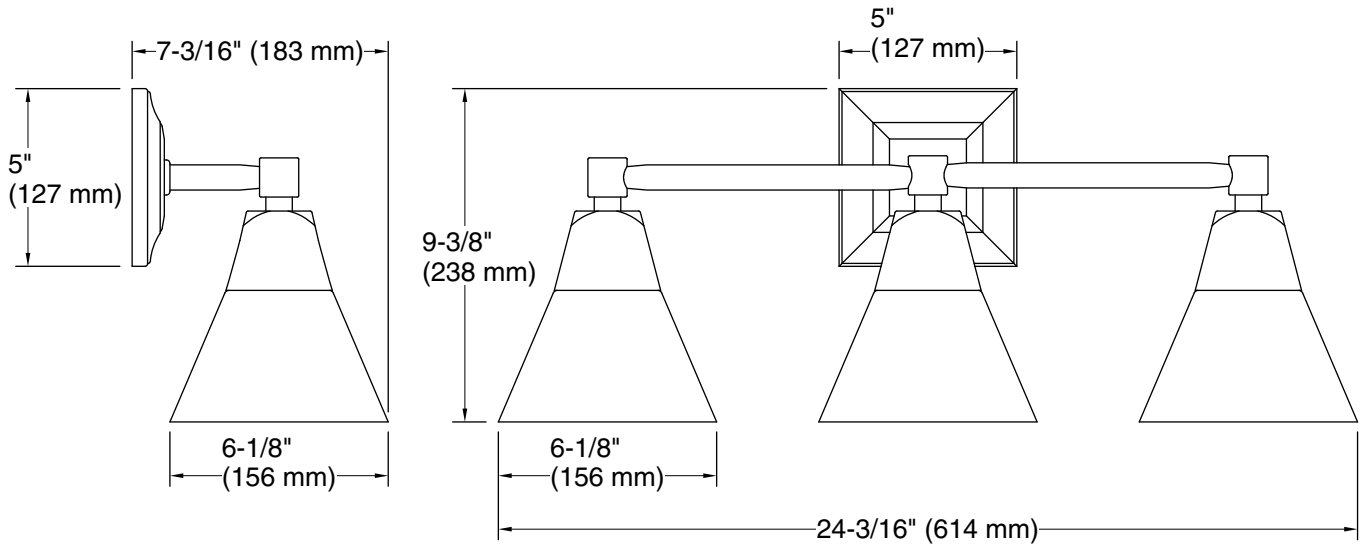

Required Electrical Service

One circuit required.

Lights: 120 V, 60 Hz

Technical Information

All product dimensions are nominal.

Installation Type: Wall-mount

Material: Brass

Number of Lights: 3

Lighting Type: Socket-based

Socket Type: E-26 Medium

Number of Shades: 3

Shade Type: Glass - frosted

Electrical component rating: Socket Rating: 60 Hz, 60 W, 2400 Lumens, 3000K